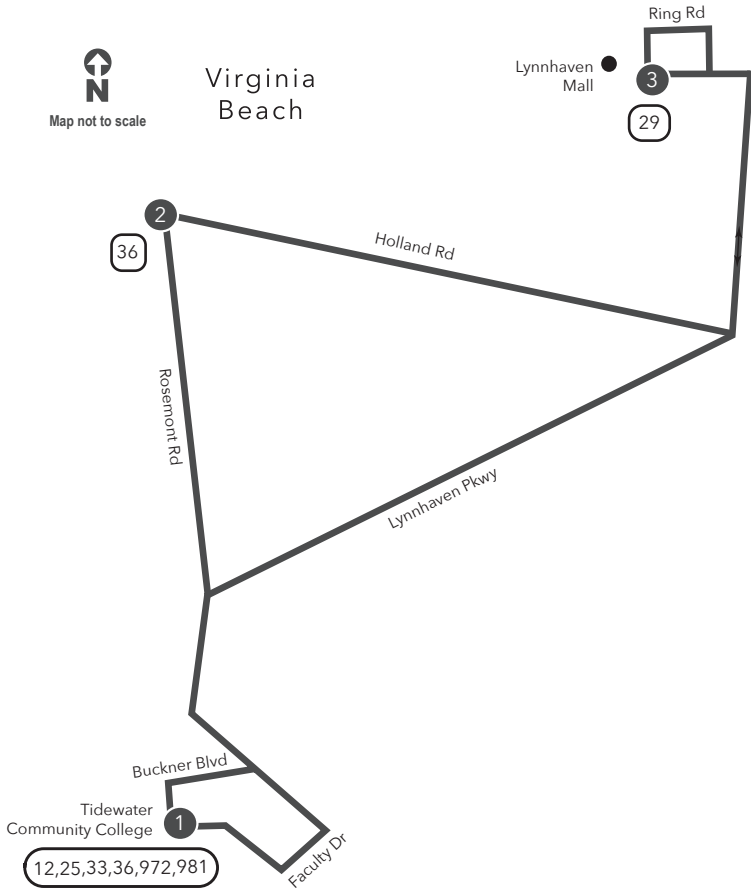

Route 26 TCC Virginia Beach / Lynnhaven Mall

Legend

- Weekday - Saturday
- Streets
- Time Point
- Connecting Bus Routes
- Point of Interest

PM times are shaded & in bold.

WEEKDAY: From TCC Virginia Beach to Lynnhaven Mall **WEEKDAY:** From Lynnhaven Mall to TCC Virginia Beach

1	2	3	3	2	1
TCC Virginia Beach	Rosemont Rd Holland Rd	Lynnhaven Mall	Lynnhaven Mall	Rosemont Rd Holland Rd	TCC Virginia Beach
-	-	-	6:15	6:24	6:31
6:48	6:55	7:04	7:15	7:24	7:31
7:18	7:25	7:34	7:37	-	7:45
7:48	-	8:01	8:02	8:12	8:21
8:15	8:22	8:31	8:36	-	8:45
8:48	-	9:01	9:06	9:17	9:25
9:15	9:23	9:32	9:36	-	9:45
9:48	-	10:01	10:06	10:17	10:25
10:15	10:23	10:32	10:35	-	10:45
10:48	-	11:01	11:05	11:16	11:24
11:15	11:23	11:32	11:35	-	11:45
11:48	-	12:01	12:05	12:16	12:24
12:13	12:22	12:31	12:35	-	12:45
12:48	-	1:01	1:05	1:16	1:24
1:15	1:24	1:33	1:35	-	1:45
1:48	-	2:01	2:05	2:16	2:24
2:13	2:22	2:31	2:34	-	2:45
2:48	-	3:01	3:04	3:15	3:24
3:13	3:22	3:31	3:34	-	3:45
3:48	-	4:01	4:04	4:15	4:24
4:15	4:24	4:34	4:34	-	4:45
4:48	-	5:01	5:04	5:15	5:24
5:13	5:22	5:33	5:34	-	5:45
5:50	-	6:03	6:06	6:17	6:26
6:15	6:24	6:33			