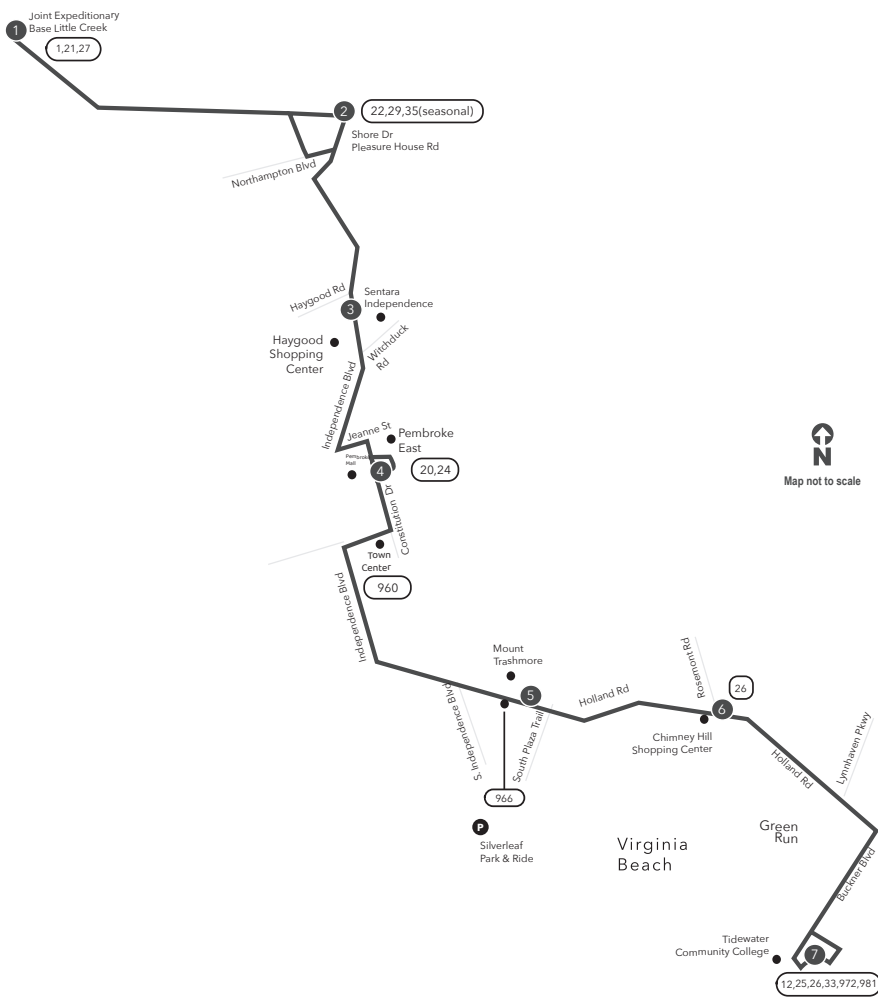

Route 36 Joint Expeditionary Base Little Creek / TCC Virginia Beach

Legend

- Weekday & Saturday
- Streets
- Time Point
- Connecting Bus Routes
- Point of Interest
- Park & Ride

PM times are shaded & in bold.

Route 36

Joint Expeditionary Base Little Creek / TCC Virginia Beach

Effective: 5.10.26