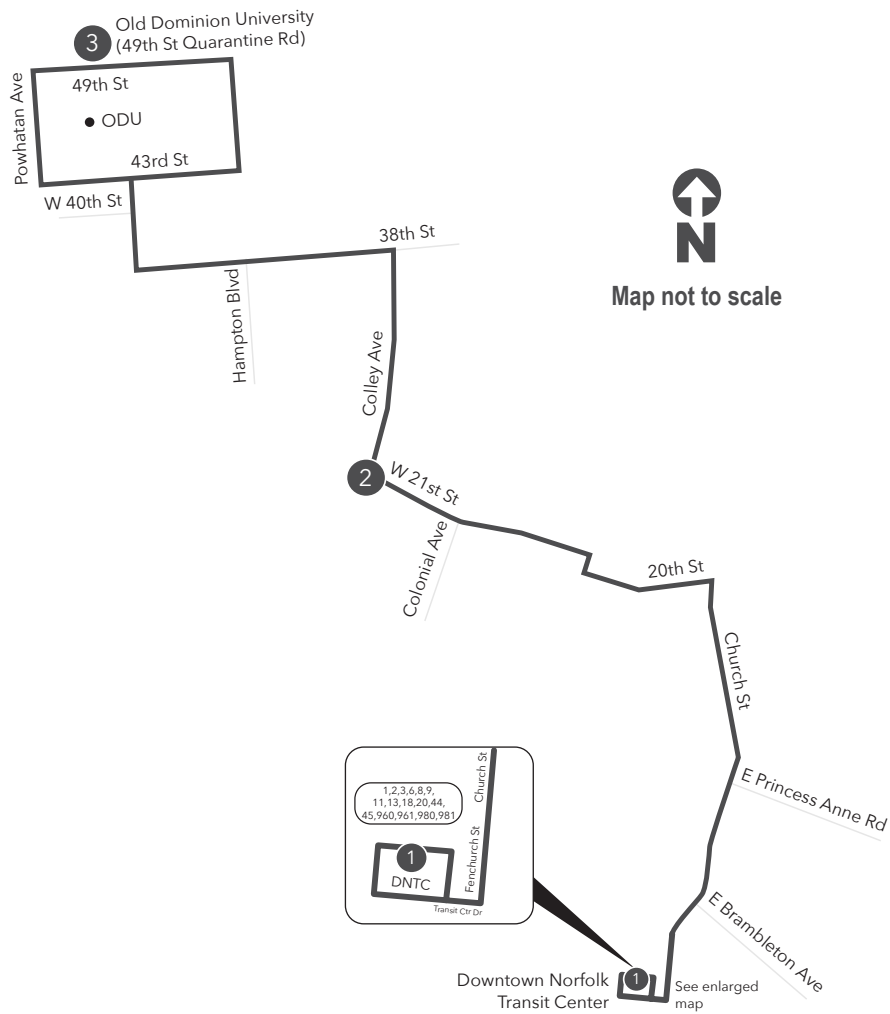

# Route 4 Downtown Norfolk Transit Center / Old Dominion University

**Legend**

- Daily Route
- Streets
- Time Point
- Connecting Bus Routes
- Point of Interest

PM times are shaded & in bold.

**WEEKDAY:** From Downtown Norfolk Transit Center to Old Dominion University

**WEEKDAY:** From Old Dominion University to Downtown Norfolk Transit Center

1	2	3	3	2	1
Downtown Norfolk Transit Center	Colley Ave 21st St	Old Dominion University (W. 49th St Quarantine Rd)	Old Dominion University (W. 49th St Quarantine Rd)	Colley Ave 21st St	Downtown Norfolk Transit Center
-	-	-	6:05	6:17	6:30
-	-	-	7:05	7:17	7:30
7:35	7:48	8:05	8:05	8:17	8:30
8:35	8:48	9:05	9:05	9:17	9:30
9:35	9:48	10:05	10:05	10:17	10:30
10:35	10:48	11:05	11:05	11:17	11:30
11:35	11:48	<b>12:05</b>	<b>12:05</b>	<b>12:17</b>	<b>12:30</b>
<b>12:35</b>	<b>12:48</b>	<b>1:05</b>	<b>1:05</b>	<b>1:17</b>	<b>1:30</b>
<b>1:35</b>	<b>1:48</b>	<b>2:05</b>	<b>2:05</b>	<b>2:17</b>	<b>2:30</b>
<b>2:35</b>	<b>2:48</b>	<b>3:05</b>	<b>3:05</b>	<b>3:17</b>	<b>3:30</b>
<b>3:35</b>	<b>3:48</b>	<b>4:05</b>	<b>4:05</b>	<b>4:17</b>	<b>4:30</b>
<b>4:35</b>	<b>4:48</b>	<b>5:05</b>	<b>5:05</b>	<b>5:17</b>	<b>5:30</b>
<b>5:35</b>	<b>5:48</b>	<b>6:05</b>	<b>6:05</b>	<b>6:17</b>	<b>6:30</b>
<b>6:35</b>	<b>6:48</b>	<b>7:05</b>	<b>7:05</b>	<b>7:17</b>	<b>7:30</b>
<b>7:35</b>	<b>7:48</b>	<b>8:05</b>	<b>8:05</b>	<b>8:17</b>	<b>8:30</b>
<b>8:35</b>	<b>8:48</b>	<b>9:05</b>	<b>9:05</b>	<b>9:17</b>	<b>9:30</b>
<b>9:35</b>	<b>9:48</b>	<b>10:05</b>	<b>10:05</b>	<b>10:17</b>	<b>10:30</b>
<b>10:35</b>	<b>10:48</b>	<b>11:05</b>			

# Route 4

Downtown Norfolk Transit Center / Old Dominion University

Effective: 5.10.26