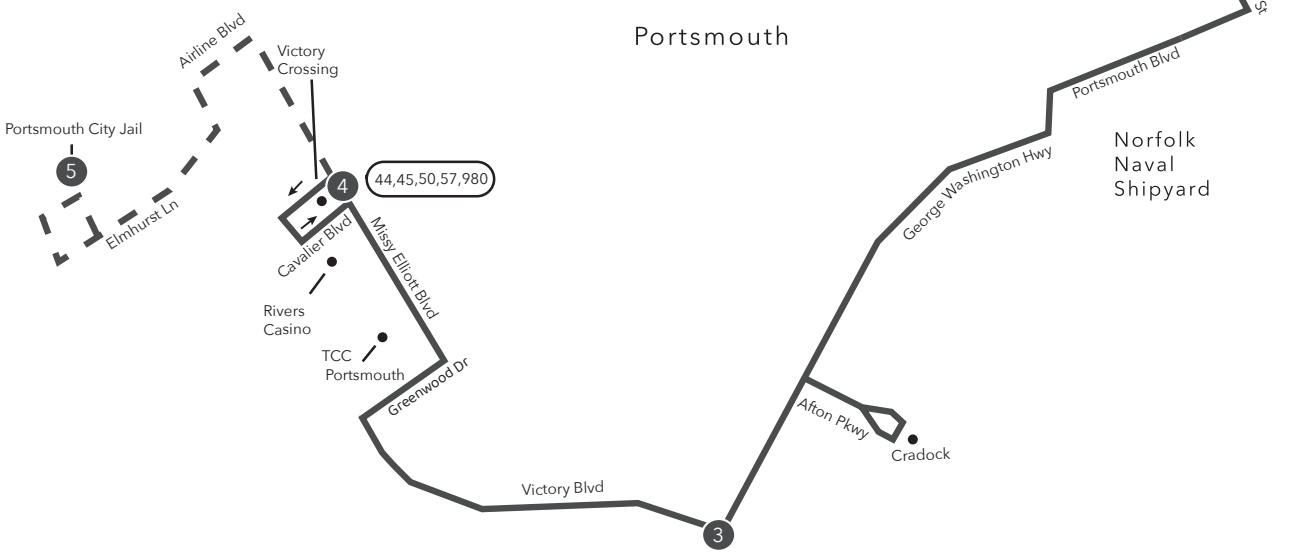

Route 41 Downtown Portsmouth / Cradock / Victory Crossing / Portsmouth City Jail

Legend

- Weekday & Saturday
- Weekday Only
- Streets
- Time Point
- Connecting Bus Routes
- Point of Interest

PM times are shaded & in bold.

WEEKDAY: From Downtown Portsmouth to Victory Crossing to Portsmouth City Jail

WEEKDAY: From Victory Crossing to Downtown Portsmouth

1	2	3	4	5	4	4	3	2	1
Downtown Portsmouth	Madison Highrise	Victory Blvd George Washington Hwy	Victory Crossing	Portsmouth City Jail	Victory Crossing	Victory Crossing	Victory Blvd George Washington Hwy	Madison Highrise	Downtown Portsmouth
-	-	-	-	-	-	5:06	5:16	5:30	5:38
5:03	5:10	5:24	5:34	-	-	6:06	6:16	6:30	6:38
6:03	6:10	6:24	6:34	-	-	7:06	7:16	7:30	7:38
7:03	7:10	7:24	7:34	-	-	8:06	8:16	8:30	8:38
8:03	8:10	8:24	8:34	-	-	9:06	9:16	9:30	9:38
9:03	9:10	9:23	9:33	-	-	10:06	10:16	10:30	10:38
10:03	10:10	10:23	10:33	-	-	11:06	11:16	11:30	11:38
11:03	11:10	11:23	11:33	-	-	12:06	12:16	12:30	12:38
12:03	12:10	12:23	12:33	-	-	1:06	1:16	1:30	1:38
1:03	1:10	1:23	1:33	-	-	2:06	2:16	2:30	2:38
2:03	2:10	2:23	2:33	-	-	3:06	3:16	3:30	3:38
3:03	3:10	3:24	3:34	3:41	3:48	4:06	4:16	4:30	4:38
4:03	4:10	4:24	4:34	4:41	4:48	5:06	5:16	5:30	5:38
5:03	5:10	5:24	5:34	5:41	5:48	6:15	6:25	6:39	6:47
6:03	6:10	6:23	6:33	6:39	6:45	7:06	7:16	7:30	7:38
7:03	7:10	7:23	7:33	7:39	7:45	8:06	8:16	8:30	8:38
8:03	8:10	8:23	8:33	8:39	8:45	9:06	9:16	9:30	9:38
9:03	9:10	9:23	9:33	9:39	9:45	10:06	10:16	10:30	10:38
10:03	10:10	10:23	10:33	10:39					

Route 41

Downtown Portsmouth / Cradock / Victory Crossing / Portsmouth City Jail

Effective: 5-10-26