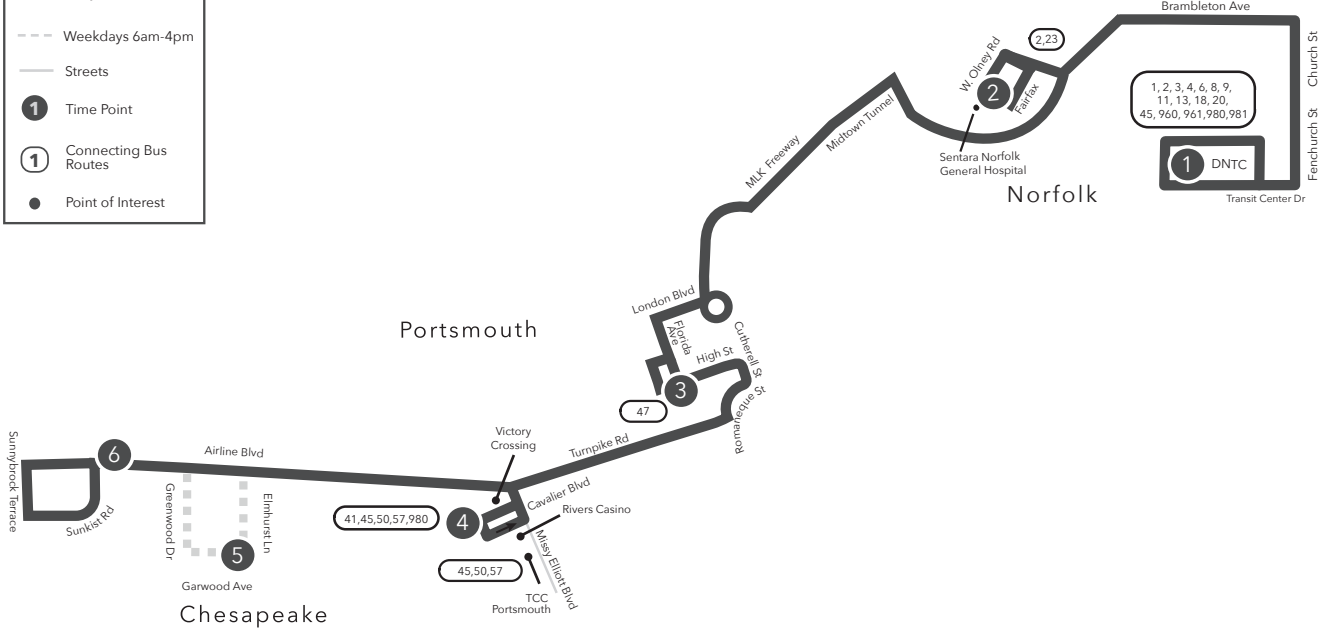

Route 44 Downtown Norfolk Transit Center / Sentara Norfolk General / Midtown Portsmouth

Legend

- Daily
- Weekdays 6am-4pm
- Streets
- Time Point
- Connecting Bus Routes
- Point of Interest

PM times are shaded & in bold.

WEEKDAY:

From DNTC to Sentara Norfolk General to Florida Ave to Victory Crossing to Airline Blvd & Quailshire Ln

WEEKDAY:

From Airline Blvd & Quailshire Ln to Victory Crossing to Florida Ave to Sentara Norfolk General to DNTC

1	2	3	4	5	6	6	5	4	3	2	1
Downtown Norfolk Transit Center	Sentara Norfolk General	Florida Ave High St	Victory Crossing	Elmhurst Ln Greenwood Ave	Airline Blvd Quailshire Ln	Airline Blvd Quailshire Ln	Elmhurst Ln Greenwood Ave	Victory Crossing	Florida Ave High St	Sentara Norfolk General	Downtown Norfolk Transit Center
-	-	-	-	-	-	4:49	4:54	5:04	5:18	5:28	5:38
5:56	6:06	6:18	6:33	6:41	6:48	5:49	5:54	6:04	6:18	6:28	6:38
6:56	7:06	7:18	7:33	7:41	7:48	6:49	6:54	7:04	7:18	7:28	7:38
7:56	8:06	8:18	8:33	8:41	8:48	7:49	7:54	8:04	8:18	8:28	8:38
8:56	9:06	9:18	9:33	9:41	9:48	8:49	8:54	9:04	9:18	9:28	9:38
9:56	10:06	10:18	10:33	10:41	10:48	9:49	9:54	10:04	10:18	10:28	10:38
10:56	11:06	11:18	11:33	11:41	11:48	10:49	10:54	11:04	11:19	11:29	11:39
11:56	12:06	12:18	12:33	12:41	12:48	11:48	11:53	12:04	12:19	12:29	12:39
12:56	1:06	1:18	1:33	1:41	1:48	1:48	1:53	2:04	2:19	2:29	2:39
1:57	2:07	2:19	2:34	2:42	2:49	2:50	2:55	3:05	3:20	3:30	3:40
2:57	3:07	3:19	3:34	3:42	3:49	3:50	3:55	4:05	4:20	4:31	4:42
3:54	4:06	4:19	4:34	4:42	4:49	4:50	4:55	5:05	5:20	5:32	5:43
4:56	5:06	5:18	5:33	-	5:48	5:49	-	6:05	6:18	6:28	6:37
5:56	6:06	6:18	6:33	-	6:48	6:48	-	7:04	7:18	7:27	7:36
6:56	7:06	7:18	7:33	-	7:48	7:48	-	8:04	8:18	8:27	8:36
7:56	8:06	8:18	8:32	-	8:47	8:48	-	9:04	9:18	9:27	9:36
8:56	9:06	9:18	9:32	-	9:47						

SATURDAY:

From DNTC to Sentara Norfolk General Hospital to Florida Ave to Victory Crossing to Airline Blvd & Quailshire Ln

SATURDAY:

From Airline Blvd & Quailshire Ln to Victory Crossing to Florida Ave to Sentara Norfolk General Hospital to DNTC

1	2	3	4	6	6	4	3	2	1
Downtown Norfolk Transit Center	Sentara Norfolk General	Florida Ave High St	Victory Crossing	Airline Blvd Quailshire Ln	Airline Blvd Quailshire Ln	Victory Crossing	Florida Ave High St	Sentara Norfolk General	Downtown Norfolk Transit Center
-	-	-	-	-	5:51	6:06	6:20	6:29	6:39
5:59	6:07	6:19	6:33	6:48	6:51	7:06	7:20	7:29	7:39
6:59	7:07	7:19	7:33	7:48	7:50	8:06	8:20	8:29	8:39
7:59	8:07	8:19	8:33	8:48	8:50	9:06	9:21	9:30	9:40
8:59	9:07	9:19	9:33	9:48	9:50	10:06	10:21	10:30	10:40
9:59	10:07	10:19	10:33	10:48	10:50	11:06	11:20	11:29	11:39
10:58	11:06	11:18	11:33	11:48	11:50	12:06	12:20	12:29	12:39
11:58	12:06	12:18	12:33	12:48	12:50	1:06	1:20	1:29	1:39
12:58	1:06	1:18	1:33	1:48	1:50	2:06	2:20	2:29	2:39
1:58	2:06	2:19	2:34	2:49	2:50	3:06	3:20	3:29	3:39
2:58	3:06	3:19	3:34	3:49	3:50	4:06	4:20	4:29	4:39
3:58	4:06	4:19	4:34	4:49	4:50	5:06	5:20	5:29	5:39
4:58	5:06	5:18	5:33	5:48	5:50	6:05	6:19	6:28	6:38
5:58	6:06	6:18	6:33	6:48	6:50	7:05	7:19	7:28	7:38
6:58	7:06	7:18	7:33	7:48	7:50	8:05	8:19	8:28	8:38
7:58	8:06	8:18	8:33	8:48	8:50	9:05	9:19	9:28	9:38
8:58	9:06	9:18	9:33	9:48					

SUNDAY:

From DNTC to Sentara Norfolk General Hospital to Florida Ave to Victory Crossing to Airline Blvd & Quailshire Ln

SUNDAY: