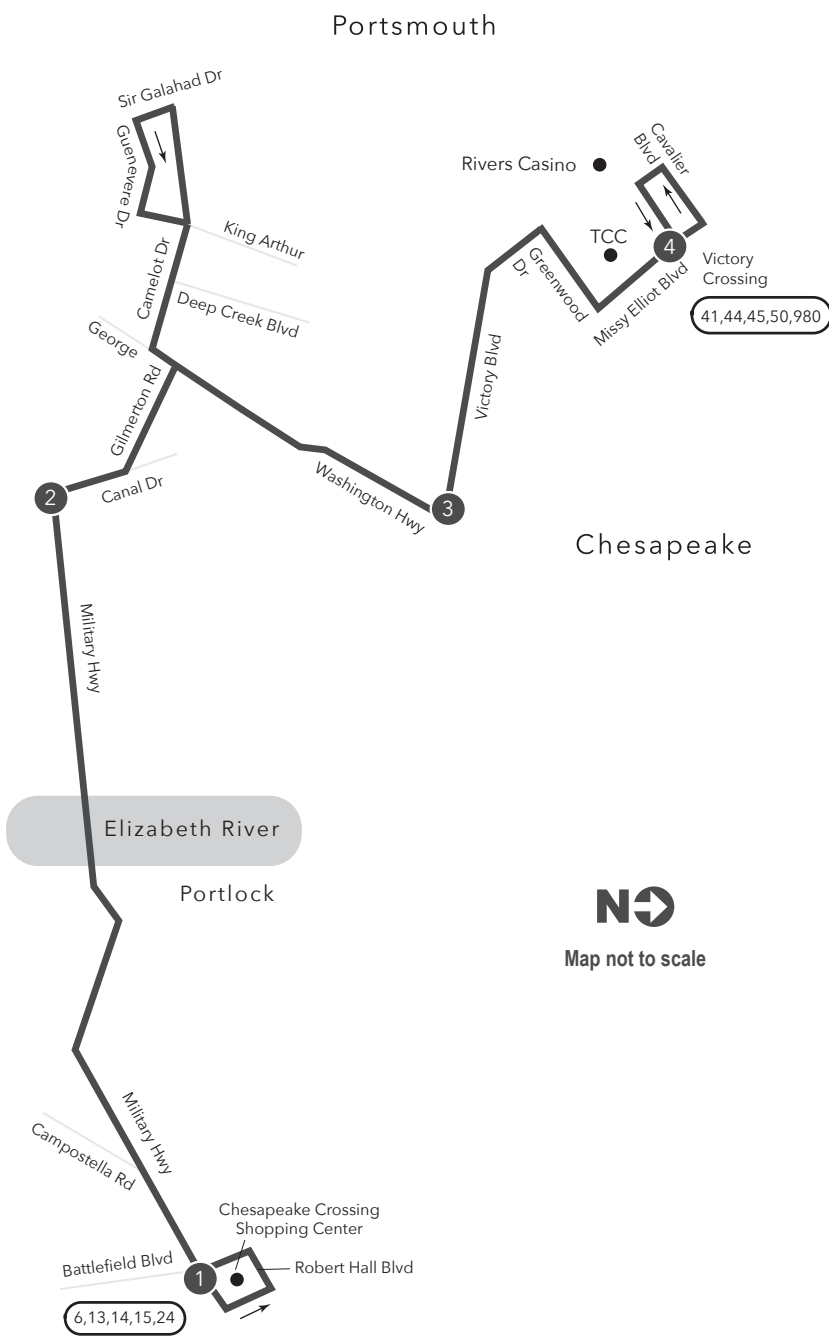

Route 57 Robert Hall Blvd / Victory Crossing

Legend

- Weekday & Saturday
- Streets
- Time Point
- Connecting Bus Routes
- Point of Interest

PM times are shaded & in bold.

WEEKDAY:
From Robert Hall Blvd to Victory Crossing

1	2	3	4
Robert Hall Blvd	Military Hwy Canal Dr	Victory Blvd George Washington Hwy	Victory Crossing
-	-	-	-
6:15	6:26	6:41	6:51
7:15	7:26	7:41	7:51
8:15	8:26	8:41	8:51
9:15	9:26	9:41	9:51
10:15	10:26	10:41	10:51
11:15	11:26	11:41	11:51
12:15	12:26	12:41	12:51
1:15	1:26	1:41	1:51
2:15	2:26	2:41	2:51
3:15	3:27	3:45	3:55
4:15	4:27	4:45	4:55
5:15	5:27	5:45	5:55
6:15	6:26	6:41	6:51

WEEKDAY:
From Victory Crossing to Robert Hall Blvd

4	3	2	1
Victory Crossing	Victory Blvd George Washington Hwy	Military Hwy Canal Dr	Robert Hall Blvd
6:10	6:17	6:32	6:43
7:10	7:17	7:32	7:43
8:10	8:17	8:32	8:43
9:10	9:17	9:32	9:43
10:10	10:17	10:32	10:43
11:10	11:17	11:32	11:43
12:10	12:17	12:32	12:43
1:10	1:17	1:32	1:43
2:10	2:17	2:32	2:43
3:10	3:17	3:32	3:43
4:10	4:17	4:32	4:43
5:10	5:17	5:32	5:43
6:10	6:17	6:32	6:43

SATURDAY:
From Robert Hall Blvd to Victory Crossing

1	2	3	4
Robert Hall Blvd	Military Hwy Canal Dr	Victory Blvd George Washington Hwy	Victory Crossing
-	-	-	-
6:15	6:25	6:39	6:49
7:15	7:25	7:39	7:49
8:15	8:25	8:39	8:49
9:15	9:25	9:39	9:45
10:15	10:25	10:39	10:45
11:15	11:25	11:39	11:45
12:15	12:25	12:39	12:45
1:15	1:25	1:39	1:45
2:15	2:25	2:39	2:45
3:15	3:26	3:41	3:51
4:15	4:26	4:41	4:51
5:15	5:26	5:41	5:51
6:15	6:25	6:39	6:45

SATURDAY:
From Victory Crossing to Robert Hall Blvd

4	3	2	1
Victory Crossing	Victory Blvd George Washington Hwy	Military Hwy Canal Dr	Robert Hall Blvd
6:10	6:18	6:32	6:43
7:10	7:18	7:32	7:43
8:10	8:18	8:32	8:43
9:10	9:18	9:32	9:43
10:10	10:18	10:32	10:43
11:10	11:18	11:32	11:43
12:10	12:18	12:32	12:43
1:10	1:18	1:32	1:43
2:10	2:18	2:32	2:43
3:10	3:18	3:32	3:43
4:10	4:18	4:32	4:43
5:10	5:18	5:32	5:43
6:10	6:18	6:32	6:43