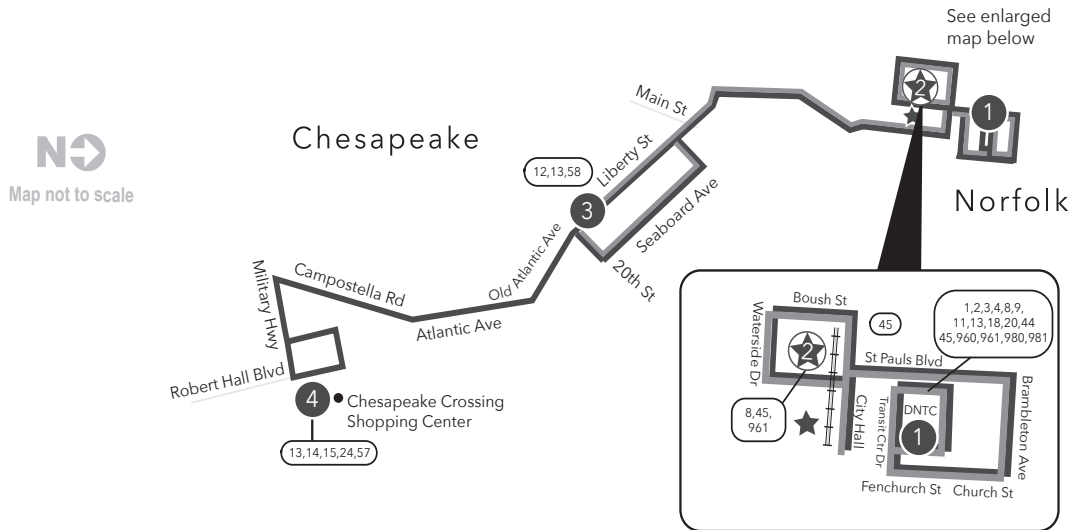

PM times are shaded & in bold.

WEEKDAY:
From Downtown Norfolk Transit Center to Liberty St & Seaboard Ave to Robert Hall Blvd

WEEKDAY:
From Robert Hall Blvd to Liberty St & Seaboard Ave to Downtown Norfolk Transit Center

1	2	3	4	4	3	2	1
Downtown Norfolk Transit Center	MacArthur Square Station	Liberty St Seaboard Ave	Robert Hall Blvd	Robert Hall Blvd	Liberty St Seaboard Ave	MacArthur Square Station	Downtown Norfolk Transit Center
-	-	-	-	-	-	-	-
5:45	-	6:02	6:16	6:00	5:48	6:02	6:13
6:45	-	7:03	7:18	7:00	6:20	6:36	6:47
7:53	8:04	8:18	8:34	8:00	7:20	7:36	7:47
8:52	9:04	9:18	9:34	9:00	8:20	8:36	8:47
9:52	10:04	10:18	10:34	10:00	9:18	9:34	9:45
10:52	11:04	11:18	11:34	11:00	10:18	10:34	10:45
11:52	12:04	12:18	12:34	12:00	12:18	12:34	12:45
12:52	1:04	1:18	1:34	1:00	1:18	1:34	1:45
1:52	2:04	2:18	2:34	2:00	2:18	2:36	2:47
2:52	3:04	3:18	3:34	3:00	3:18	3:36	3:47
3:51	4:04	4:18	4:34	4:00	4:18	4:33	4:44
4:52	5:04	5:18	5:34	5:00	5:18	5:33	5:44
5:53	6:04	6:18	6:34	6:00	6:18	6:33	6:44
6:53	7:04	7:18	7:34	7:01	7:18	7:31	7:40
7:53	8:04	8:15	-	8:01	8:18	8:31	8:40
8:53	9:04	9:15	-	-	9:18	9:31	9:40
9:53	10:04	10:15	-	-	10:18	10:31	10:40
10:53	11:04	11:15	-	-	11:18	11:31	11:40
11:53	12:04	12:15	-	-	12:18	12:31	12:40
12:53	1:04	1:15	-	-	-	-	-

SUNDAY:
From Downtown Norfolk Transit Center to Liberty St & Seaboard Ave

SUNDAY:
From Liberty St & Seaboard Ave to Downtown Norfolk Transit Center

1	2	3	3	2	1
Downtown Norfolk Transit Center	MacArthur Square Station	Liberty St Seaboard Ave	Liberty St Seaboard Ave	MacArthur Square Station	Downtown Norfolk Transit Center
-	-	-	-	-	-
5:54	6:02	6:13	6:18	6:31	6:39
6:54	7:02	7:13	7:18	7:31	7:39
7:54	8:02	8:13	8:18	8:31	8:39
8:54	9:03	9:14	9:18	9:31	9:39
9:54	10:03	10:14	10:18	10:31	10:39
10:54	11:03	11:14	11:18	11:31	11:39
11:54	12:03	12:14	12:18	12:31	12:39
12:54	1:04	1:15	1:18	1:31	1:39
1:54	2:04	2:15	2:18	2:31	2:39
2:54	3:04	3:15	3:18	3:31	3:39
3:54	4:04	4:15	4:18	4:31	4:39
4:54	5:04	5:15	5:18	5:31	5:39
5:54	6:04	6:15	6:18	6:31	6:39