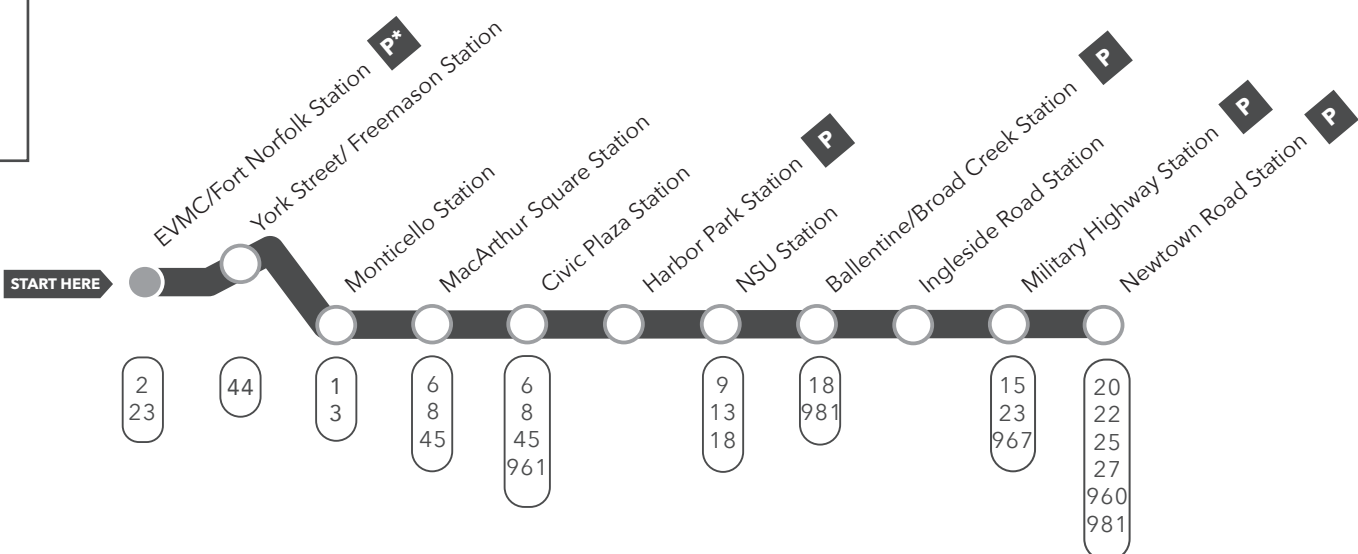

Route 800 EVMC/Fort Norfolk Station to Newtown Road Station

Effective: 5.10.26

Legend

- Light Rail Route
- Light Rail Station
- P Park-n-Ride Lot
- P* Park-n-Ride Lot
Only for Norfolk Tide games on Saturday and Sunday
- 1 Bus Route

SATURDAY: From Newtown Road to EVMC/Fort Norfolk

11	10	9	8	7	6	5	4	3	2	1
Newtown Road	Military Highway	Ingleside	Ballentine/ Broad Creek	NSU	Harbor Park	Civic Plaza	MacArthur Square	Monticello	York Street/ Freemason	EVMC/ Fort Norfolk
5:27	5:30	5:32	5:34	5:36	5:38	5:40	5:43	5:45	5:48	5:51
5:57	6:01	6:03	6:05	6:07	6:09	6:11	6:14	6:16	6:19	6:22
6:30	6:33	6:35	6:38	6:40	6:42	6:44	6:47	6:50	6:53	6:56
7:00	7:03	7:05	7:08	7:10	7:12	7:14	7:17	7:20	7:23	7:26
7:30	7:33	7:35	7:38	7:40	7:42	7:44	7:47	7:50	7:53	7:56
8:00	8:03	8:05	8:08	8:10	8:12	8:14	8:17	8:20	8:23	8:26
8:30	8:33	8:35	8:38	8:40	8:42	8:44	8:47	8:50	8:53	8:56
-	-	-	-	8:45	8:47	8:49	8:52	8:55	8:58	9:01
8:50	8:53	8:55	8:58	9:00	9:02	9:04	9:07	9:10	9:13	9:16
9:05	9:08	9:10	9:13	9:15	9:17	9:19	9:22	9:25	9:28	9:31
9:20	9:23	9:25	9:28	9:30	9:32	9:34	9:37	9:40	9:43	9:46
9:35	9:38	9:40	9:43	9:45	9:47	9:49	9:52	9:55	9:58	10:01
9:50	9:53	9:55	9:58	10:00	10:02	10:04	10:07	10:10	10:13	10:16
10:05	10:08	10:10	10:13	10:15	10:17	10:19	10:22	10:25	10:28	10:31
10:20	10:23	10:25	10:28	10:30	10:32	10:34	10:37	10:40	10:43	10:46
10:35	10:38	10:40	10:43	10:45	10:47	10:49	10:52	10:55	10:58	11:01
10:50	10:53	10:55	10:58	11:00	11:02	11:04	11:07	11:10	11:13	11:16
11:05	11:08	11:10	11:13	11:15	11:17	11:19	11:22	11:25	11:28	11:31
11:20	11:23	11:25	11:28	11:30	11:32	11:34	11:37	11:40	11:43	11:46
11:35	11:38	11:40	11:43	11:45	11:47	11:49	11:52	11:55	11:58	12:01
11:50	11:53	11:55	11:58	12:00	12:02	12:04	12:07	12:10	12:13	12:16
12:05										