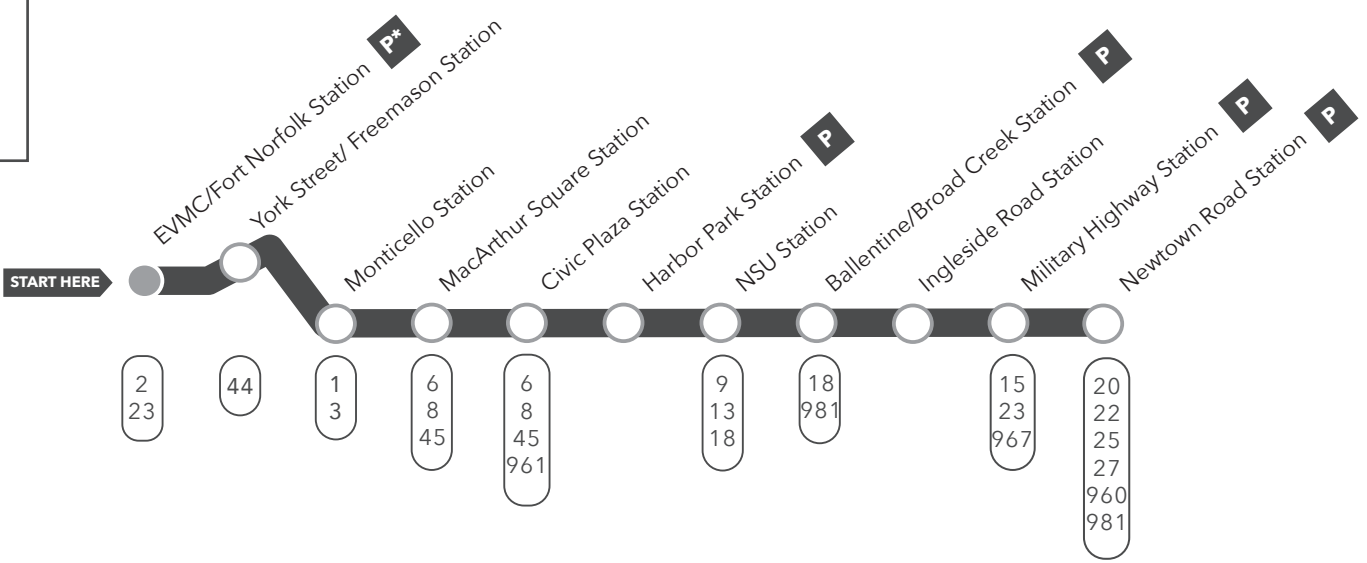

Route 800 EVMC/Fort Norfolk Station to Newtown Road Station

Effective: 5.10.26

Legend

- Light Rail Route
- Light Rail Station
- P Park-n-Ride Lot
- P* Park-n-Ride Lot
Only for Norfolk Tide games on Saturday and Sunday
- 1 Bus Route

SATURDAY: From Newtown Road to EVMC/Fort Norfolk

11	10	9	8	7	6	5	4	3	2	1
Newtown Road	Military Highway	Ingleside	Ballentine/ Broad Creek	NSU	Harbor Park	Civic Plaza	MacArthur Square	Monticello	York Street/ Freemason	EVMC/ Fort Norfolk
5:27	5:30	5:32	5:34	5:36	5:38	5:40	5:43	5:45	5:48	5:51
5:57	6:01	6:03	6:05	6:07	6:09	6:11	6:14	6:16	6:19	6:22
6:30	6:33	6:35	6:38	6:40	6:42	6:44	6:47	6:50	6:53	6:56
7:00	7:03	7:05	7:08	7:10	7:12	7:14	7:17	7:20	7:23	7:26
7:30	7:33	7:35	7:38	7:40	7:42	7:44	7:47	7:50	7:53	7:56
8:00	8:03	8:05	8:08	8:10	8:12	8:14	8:17	8:20	8:23	8:26
8:30	8:33	8:35	8:38	8:40	8:42	8:44	8:47	8:50	8:53	8:56
-	-	-	-	8:45	8:47	8:49	8:52	8:55	8:58	9:01
8:50	8:53	8:55	8:58	9:00	9:02	9:04	9:07	9:10	9:13	9:16
9:05	9:08	9:10	9:13	9:15	9:17	9:19	9:22	9:25	9:28	9:31
9:20	9:23	9:25	9:28	9:30	9:32	9:34	9:37	9:40	9:43	9:46
9:35	9:38	9:40	9:43	9:45	9:47	9:49	9:52	9:55	9:58	10:01
9:50	9:53	9:55	9:58	10:00	10:02	10:04	10:07	10:10	10:13	10:16
10:05	10:08	10:10	10:13	10:15	10:17	10:19	10:22	10:25	10:28	10:31
10:20	10:23	10:25	10:28	10:30	10:32	10:34	10:37	10:40	10:43	10:46
10:35	10:38	10:40	10:43	10:45	10:47	10:49	10:52	10:55	10:58	11:01
10:50	10:53	10:55	10:58	11:00	11:02	11:04	11:07	11:10	11:13	11:16
11:05	11:08	11:10	11:13	11:15	11:17	11:19	11:22	11:25	11:28	11:31
11:20	11:23	11:25	11:28	11:30	11:32	11:34	11:37	11:40	11:43	11:46
11:35	11:38	11:40	11:43	11:45	11:47	11:49	11:52	11:55	11:58	12:01
11:50	11:53	11:55	11:58	12:00	12:02	12:04	12:07	12:10	12:13	12:16
12:05										