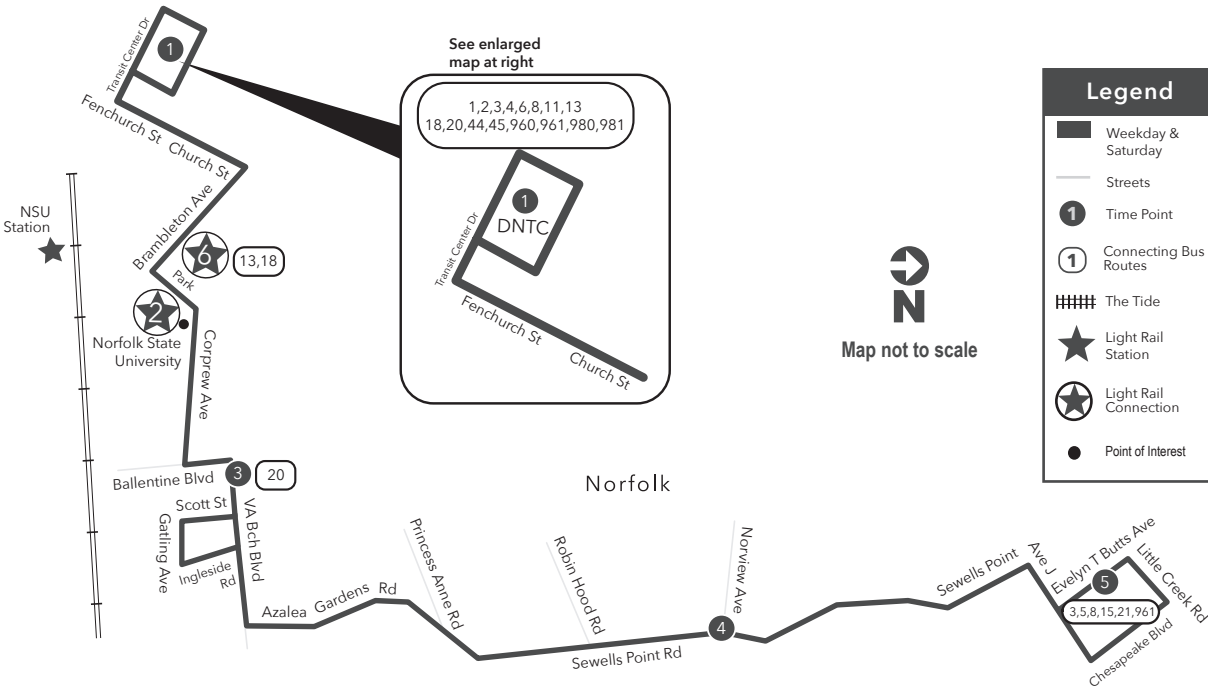

Route 9 Downtown Norfolk Transit Center / Evelyn T Butts Ave

PM times are shaded & in bold.

WEEKDAY: From Downtown Norfolk Transit Center to Evelyn T Butts Ave

WEEKDAY: From Evelyn T Butts Ave to Downtown Norfolk Transit Center

1	2	3	4	5	5	4	3	6	1
Downtown Norfolk Transit Center	NSU Station	Scott St VA Beach Blvd	Sewells Point Rd Norview Ave	Evelyn T Butts Ave Little Creek Rd	Evelyn T Butts Ave Little Creek Rd	Sewells Point Rd Chesapeake Blvd	Scott St VA Beach Blvd	NSU Station	Downtown Norfolk Transit Center
-	-	-	-	-	-	-	5:49	6:01	6:08
5:25	5:30	5:37	5:51	5:59	6:18	6:32	6:45	6:58	7:05
6:25	6:31	6:40	6:55	7:07	7:18	7:31	7:44	7:57	8:04
7:25	7:31	7:40	7:55	8:07	8:18	8:31	8:44	8:57	9:04
8:25	8:31	8:40	8:55	9:06	9:18	9:29	9:40	9:53	10:00
9:25	9:31	9:38	9:53	10:04	10:18	10:30	10:41	10:54	11:01
10:25	10:31	10:38	10:53	11:04	11:18	11:30	11:41	11:54	12:01
11:25	11:31	11:38	11:53	12:04	12:18	12:30	12:41	12:54	1:01
1:25	1:32	1:40	1:55	2:06	1:18	1:30	1:41	1:54	2:01
2:25	2:32	2:41	2:57	3:08	2:18	2:30	2:42	2:55	3:03
3:25	3:32	3:41	4:00	4:11	3:18	3:30	3:42	3:55	4:03
4:25	4:32	4:40	4:58	5:09	4:18	4:30	4:42	4:55	5:03
5:25	5:32	5:40	5:58	6:09	5:18	5:30	5:41	5:54	6:02
6:25	6:31	6:38	6:51	7:02	6:18	6:30	6:41	6:54	7:02
7:25	7:31	7:38	7:51	8:02	7:18	7:29	7:39	7:51	7:59
8:25	8:31	8:38	8:51	9:02	8:18	8:30	8:40	8:52	9:00
9:25	9:31	9:38	9:51	10:02	9:18	9:30	9:40	9:52	10:00
10:25	10:31	10:38	10:51	11:02	10:18	10:30	10:40	10:52	11:00
11:25	11:31	11:38	11:51	12:02	11:18	11:30	11:40	11:52	12:00

SATURDAY: From Downtown Norfolk Transit Center to Evelyn T Butts Ave

SATURDAY: From Evelyn T Butts Ave to Downtown Norfolk Transit Center

1	2	3	4	5	5	4	3	6	1
Downtown Norfolk Transit Center	NSU Station	Scott St VA Beach Blvd	Sewells Point Rd Norview Ave	Evelyn T Butts Ave Little Creek Rd	Evelyn T Butts Ave Little Creek Rd	Sewells Point Rd Chesapeake Blvd	Scott St VA Beach Blvd	NSU Station	Downtown Norfolk Transit Center
-	-	-	-	-	-	-	5:49	6:01	6:07
5:25	5:31	5:41	5:53	6:04	6:18	6:31	6:46	6:57	7:03
6:25	6:30	6:40	6:52	7:03	7:18	7:31	7:46	7:57	8:03
7:25	7:30	7:40	7:52	8:03	8:18	8:31	8:46	8:57	9:03
8:25	8:30	8:40	8:52	9:03	9:18	9:31	9:46	9:57	10:03
9:25	9:30	9:40	9:53	10:04	10:18	10:31	10:46	10:57	11:03
10:25	10:30	10:40	10:53	11:04	11:18	11:31	11:46	11:57	12:03
11:25	11:30	11:40	11:53	12:04	12:18	12:31	12:46	12:57	1:03
1:25	1:30	1:40	1:53	2:04	1:18	1:31	1:46	1:57	2:03
2:25	2:30	2:40	2:53	3:04	2:18	2:31	2:46	2:57	3:03
3:25	3:30	3:40	3:53	4:04	3:18	3:31	3:46	3:57	4:03
4:25	4:30	4:40	4:53	5:04	4:18	4:31	4:46	4:57	5:03
5:25	5:30	5:40	5:53	6:04	5:18	5:31	5:46	5:57	6:03
6:25	6:30	6:40	6:52	7:03	6:18	6:30	6:42	6:53	6:58
7:25	7:30	7:40	7:52	8:03	7:18	7:30	7:42	7:53	7:58
8:25	8:30	8:40	8:52	9:03	8:18	8:30	8:42	8:53	8:58
9:25	9:30	9:40	9:52	10:03	9:18	9:30	9:42	9:53	9:58
10:25	10:30	10:40	10:52	11:03	10:18	10:30	10:42	10:53	10:58
11:25	11:30	11:40	11:52	12:03	11:18	11:30	11:42	11:53	11:58

Route 9
Downtown Norfolk
Transit Center /
Evelyn T Butts Ave
Effective: 5.10.26