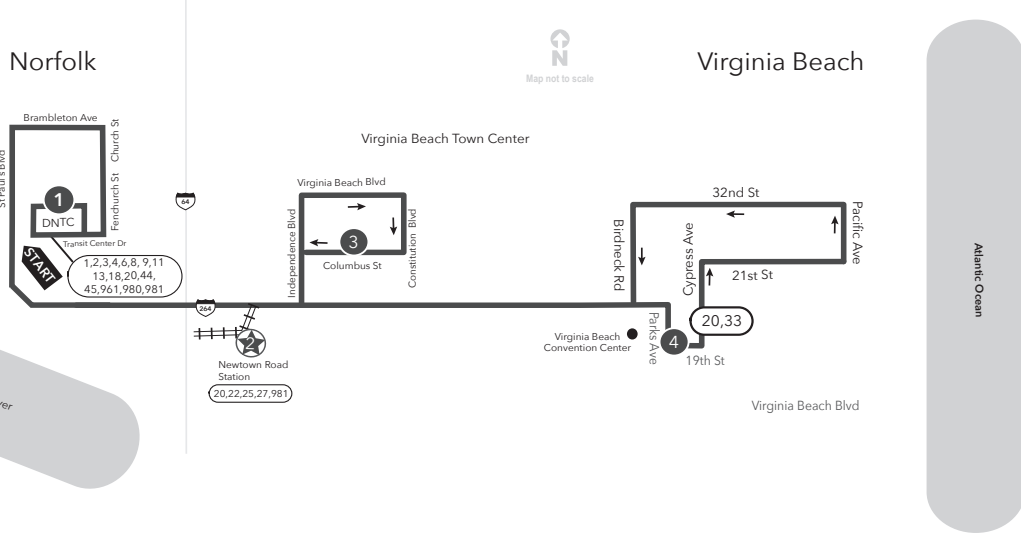

Route 960 Norfolk / Virginia Beach

Legend

- Daily
- Time Point
- Streets
- Connecting Bus Routes
- Point of Interest
- Light Rail Connection
- The Tide

PM times are in bold.

Route 960 From Norfolk / Virginia Beach

- | | | | | | | | |
|---|--------------------------------|--|-------------------------------|---|--------------------------------|--|-------------------------------|
| 1
Downtown Norfolk Transit Center | 2
Newtown Rd Station | 3
Virginia Beach Town Center | 4
Parks Ave 19th St | 1
Downtown Norfolk Transit Center | 2
Newtown Rd Station | 3
Virginia Beach Town Center | 4
Parks Ave 19th St |
|---|--------------------------------|--|-------------------------------|---|--------------------------------|--|-------------------------------|

- | | | | |
|---|--------------------------------|--|-------------------------------|
| 1
Downtown Norfolk Transit Center | 2
Newtown Rd Station | 3
Virginia Beach Town Center | 4
Parks Ave 19th St |
|---|--------------------------------|--|-------------------------------|

Route 960 Express
 Norfolk / Virginia Beach
 Effective: 5.10.26