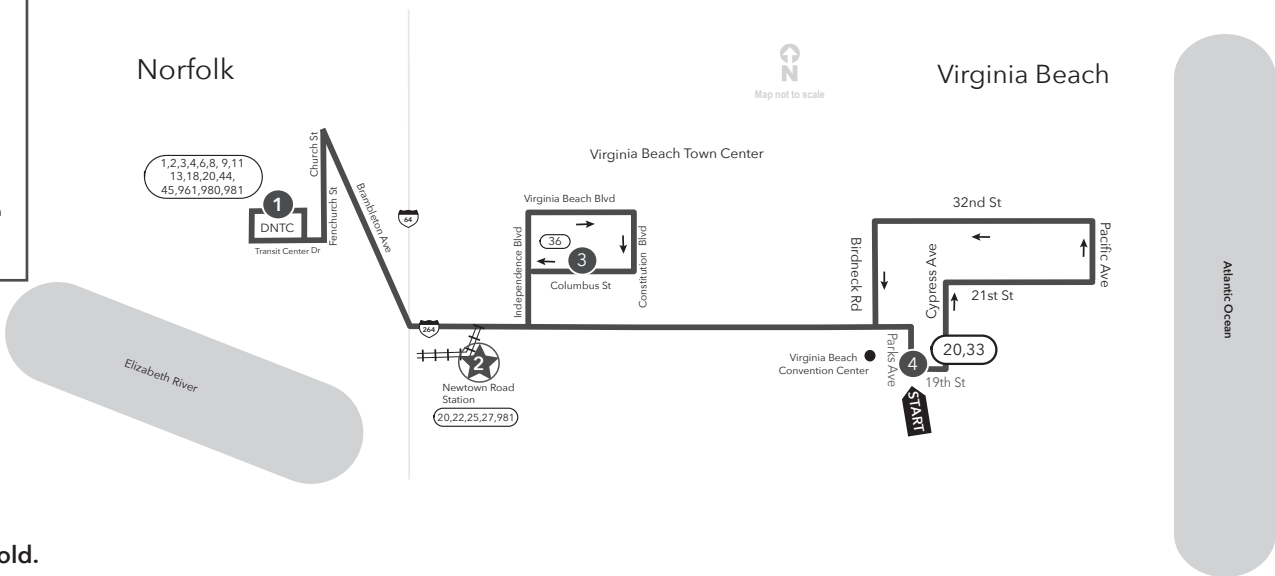

PM times are in bold.

Route 960 From Virginia Beach / Norfolk

4 Parks Ave 19th St	3 Virginia Beach Town Center	2 Newtown Rd Station	1 Downtown Norfolk Transit Center	4 Parks Ave 19th St	3 Virginia Beach Town Center	2 Newtown Rd Station	1 Downtown Norfolk Transit Center

WEEKDAY:

6:42	7:03	7:14	7:32
7:42	8:12	8:24	8:39
8:42	9:08	9:20	9:34
9:42	10:10	10:20	10:34
10:42	11:07	11:18	11:32
11:42	12:12	12:24	12:39
12:42	1:09	1:19	1:34
1:42	2:12	2:22	2:40
2:42	3:15	3:27	3:45
3:42	4:15	4:27	4:46
4:42	5:15	5:29	5:45
5:42	6:12	6:23	6:38
6:48	7:16	7:26	7:41
7:48	8:15	8:25	8:40
8:48	9:15	9:25	9:40

SATURDAY:

7:41	8:08	8:19	8:34
8:41	9:09	9:20	9:35
9:41	10:09	10:20	10:35
10:41	11:09	11:20	11:35
11:41	12:09	12:20	12:35
12:41	1:09	1:20	1:35
1:41	2:09	2:21	2:36
2:41	3:09	3:21	3:36
3:41	4:09	4:21	4:36
4:41	5:09	5:21	5:36
5:41	6:08	6:20	6:35
6:41	7:06	7:18	7:33
7:41	8:06	8:18	8:33
8:41	9:06	9:18	9:33

4 Parks Ave 19th St	3 Virginia Beach Town Center	2 Newtown Rd Station	1 Downtown Norfolk Transit Center

SUNDAY:

8:30	8:56	9:08	9:23
9:30	9:56	10:08	10:23
10:30	10:56	11:08	11:23
11:30	11:56	12:08	12:23
12:30	12:56	1:08	1:23
1:30	1:56	2:08	2:23
2:30	2:56	3:08	3:23
3:30	3:56	4:08	4:23
4:30	4:56	5:08	5:23
5:30	5:56	6:08	6:23
6:30	6:56	7:08	7:23
7:30	7:52	8:04	8:19
8:30	8:52	9:04	9:19

Route 960 Express
Norfolk / Virginia Beach
Effective: 5.10.26