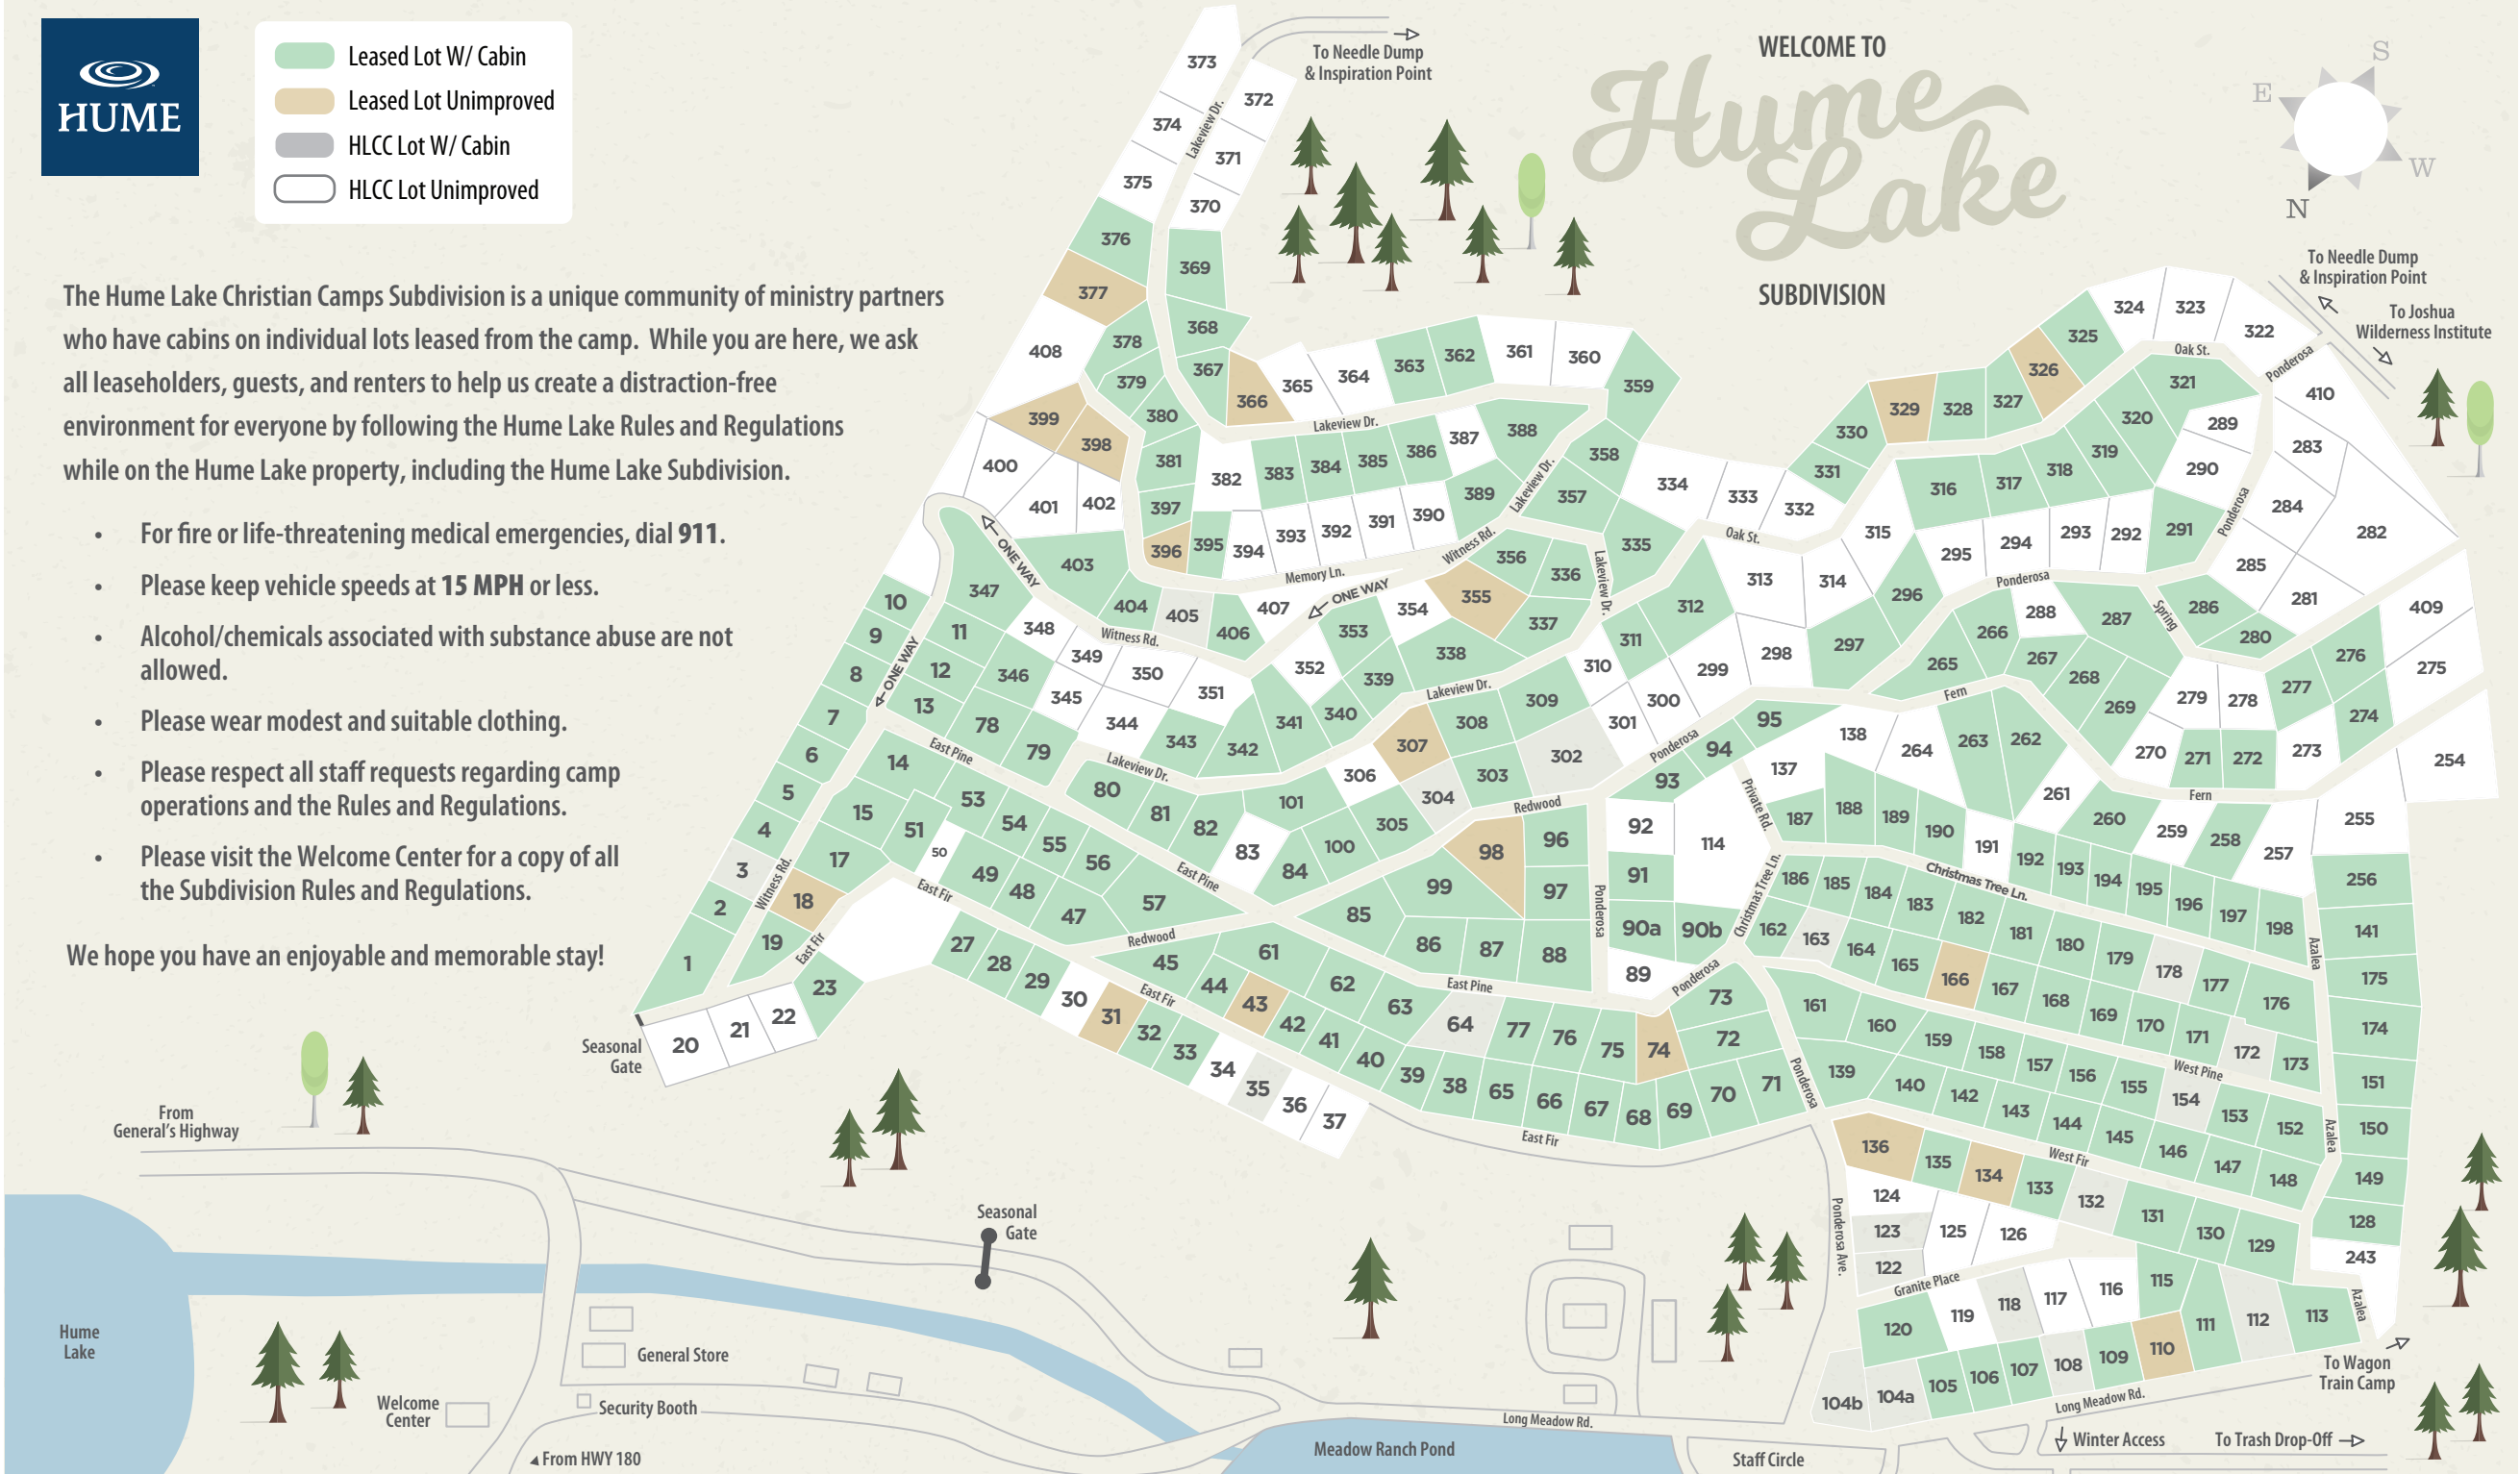

- Leased Lot W/ Cabin
- Leased Lot Unimproved
- HLCC Lot W/ Cabin
- HLCC Lot Unimproved

The Hume Lake Christian Camps Subdivision is a unique community of ministry partners who have cabins on individual lots leased from the camp. While you are here, we ask all leaseholders, guests, and renters to help us create a distraction-free environment for everyone by following the Hume Lake Rules and Regulations while on the Hume Lake property, including the Hume Lake Subdivision.

- For fire or life-threatening medical emergencies, dial **911**.
- Please keep vehicle speeds at **15 MPH** or less.
- Alcohol/chemicals associated with substance abuse are not allowed.
- Please wear modest and suitable clothing.
- Please respect all staff requests regarding camp operations and the Rules and Regulations.
- Please visit the Welcome Center for a copy of all the Subdivision Rules and Regulations.

We hope you have an enjoyable and memorable stay!

WELCOME TO  
*Hume Lake*

SUBDIVISION