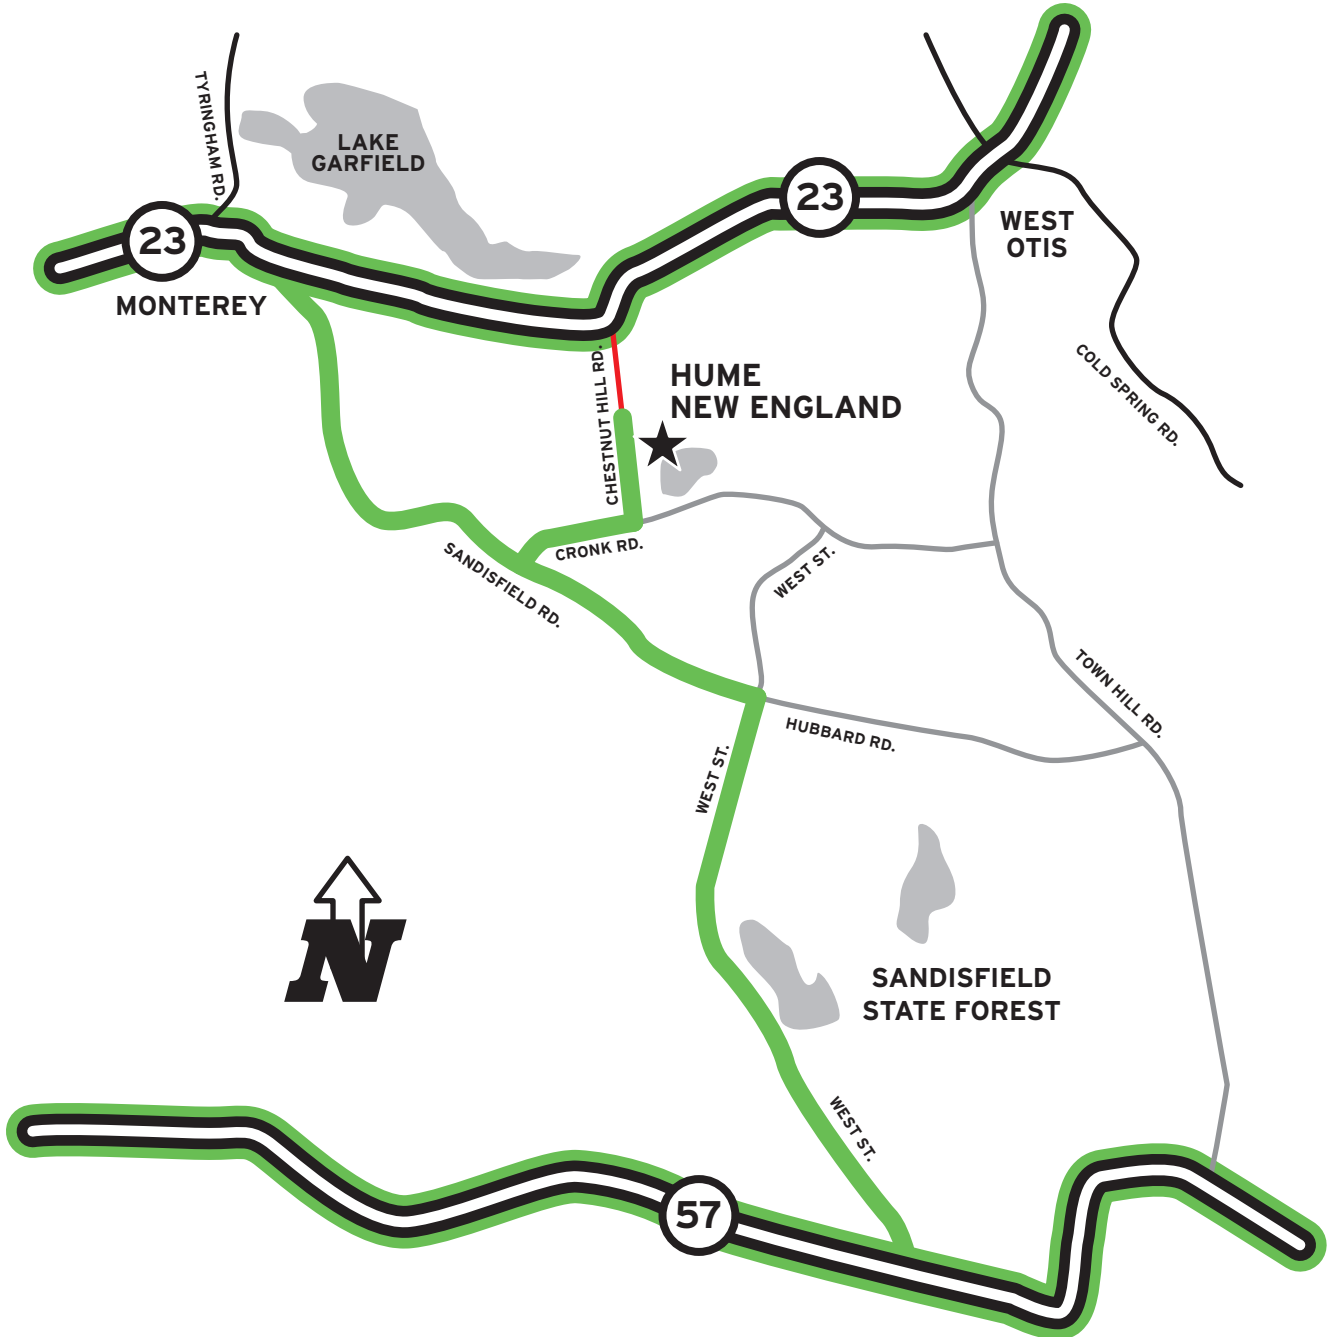

SUMMER SEASON DIRECTIONS

TO & FROM HUME NEW ENGLAND

KEY

-  RECOMMENDED ROUTES
-  NOT RECOMMENDED

GREEN ROUTES ARE OPEN AND RECOMMENDED FOR TRAVEL TO CAMP