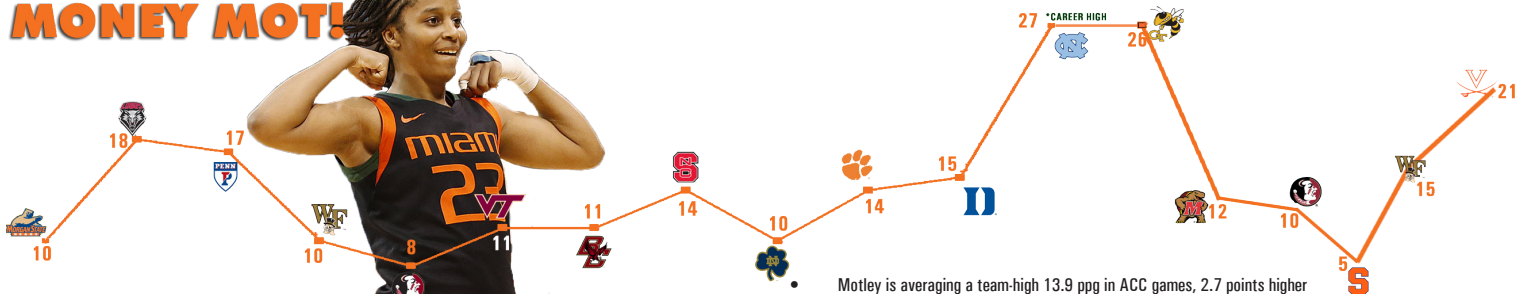

PLAYER EFFICIENCY RATINGS

BY THE NUMBERS

28 Miami's strength of schedule ranks 28th in the country. The Hurricanes have played or will play the No. 2, No. 7, No. 9, No. 13, No. 14, No. 20, and No. 23 teams this season. In all but two of those games, Miami won or was defeated by single digits. Over the past 11 games, six of Miami's opponents have been ranked or in the receiving votes category at the time of the game.

22 Keyona Hayes scored a career-high 22 points for the second time this season at Virginia. Hayes started the game 7-for-7 from the field en route to the best shooting night of her career.

19 Steals Miami came up with in the win against Wake Forest last Sunday. It's the most steals by an ACC team in conference play this season.

POINTS PER MINUTE

MONEY MOT!

ACC ROOKIE OF THE WEEK (FEB. 3)

- Motley is averaging a team-high 13.9 ppg in ACC games, 2.7 points higher than her season average.
- Scored in double-figures in 12-of-last-13 and 16 of last 18.
- Over the past 7 games, Motley is shooting the ball from the field at a 55 percent clip
- Averaging 16.6 ppg over the past 7 games.
- Has scored in double figures in 13 of 15 conference games. Only reached double-figures in 4 non-conference games.