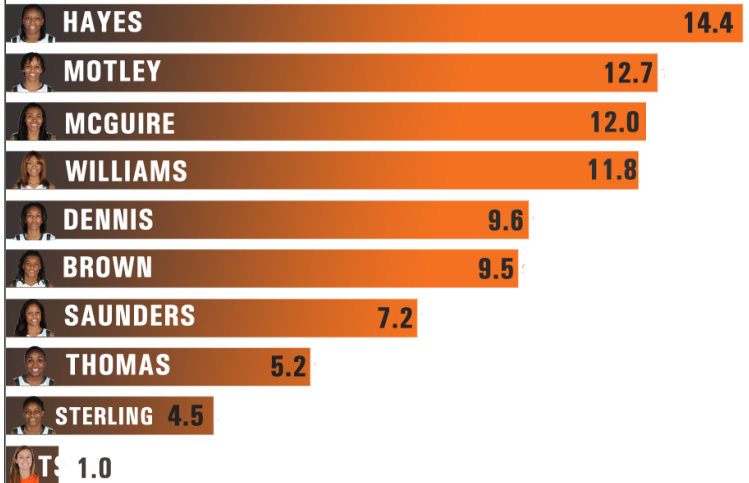

LAST TIME OUT

U 83

63

THURSDAY, FEB. 27

POINTS

22

REBOUNDS

9

ASSISTS

4

Behind a career night from sophomore Keyona Hayes, the Miami Hurricanes women's basketball team put together one of its best games of the season en route to an 83-63 win over Virginia.

Hayes tied her career high of 22 points on 10-for-12 shooting from the field to lead Miami on a 31-point swing from the point the Hurricanes were down 11 in the first half.

Minutes into the second half, the Hurricanes went on a 10-0 run, taking their first lead of the game and one that they would not lose. From there on out it was all Miami, as the Hurricanes jetted to a 23-point lead—their largest of the game—with under a minute to play.

Playing in front of a cheering section of family and friends, Newport News, Va., native Adrienne Motley exploded for 20 points in the second half, finishing the game with 22. Motley finished 9-for-15 from the field en route to her 16th double figure scoring game in the last 17.

In addition to Hayes and Motley, two other Hurricanes reached double-figures in scoring. Krystal Saunders finished with 11 points, converting on three three-pointers and Suriya McGuire finished with 13 points.

PLAYER EFFICIENCY RATINGS

BY THE NUMBERS

28 Miami's strength of schedule ranks 28th in the country. The Hurricanes have played or will play the No. 2, No. 7, No. 9, No. 13, No. 14, No. 20, and No. 23 teams this season. In all but two of those games, Miami won or was defeated by single digits. Over the past 11 games, six of Miami's opponents have been ranked or in the receiving votes category at the time of the game.

22 Keyona Hayes scored a career-high 22 points for the second time this season at Virginia. Hayes started the game 7-for-7 from the field en route to the best shooting night of her career.

19 Steals Miami came up with in the win against Wake Forest last Sunday. It's the most steals by an ACC team in conference play this season.