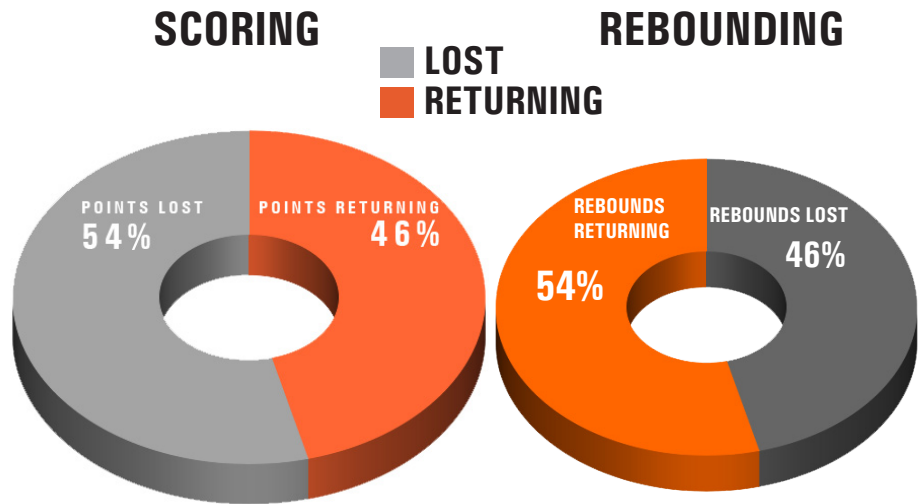

AP TOP 25

7 of Miami's 2013-14 opponents appear in this week's AP's Top 25. Hurricanes' opponents appear in bold.

1	Connecticut (36)	28-0	900
2	Notre Dame	27-0	864
3	Louisville	27-2	804
4	South Carolina	25-2	775
5	Stanford	26-2	764
6	Baylor	24-3	737
7	Duke	24-4	680
8	Penn State	21-5	615
9	Maryland	22-5	605
10	Tennessee	22-5	585
11	West Virginia	24-3	555
12	Kentucky	20-7	444
13	North Carolina State	23-5	423
14	North Carolina	21-7	412
15	Oklahoma State	21-5	408
16	Nebraska	20-5	367
17	Texas A&M	21-7	354
18	California	20-7	306
19	Purdue	20-7	233
20	Arizona State	22-6	230
21	Michigan State	18-8	165
22	Gonzaga	24-4	124
23	Middle Tennessee	23-4	96
24	Rutgers	20-6	59
25	Iowa	21-7	46

ACC PRESEASON POLLS

The Hurricanes were picked 9th by both the Blue Ribbon Panel and the conference's 15 head coaches

1. Duke	1. Duke
2. Notre Dame	2. Notre Dame
3. Maryland	3. Maryland
4. North Carolina	4. North Carolina
T5. Georgia Tech	5. Georgia Tech
T5. Florida State	6. Florida State
7. Syracuse	7. Syracuse
8. Virginia	8. Virginia
9. Miami	9. Miami
10. NC State	10. NC State
11. Boston College	11. Boston College
12. Wake Forest	12. Wake Forest
13. Virginia Tech	13. Virginia Tech
14. Clemson	14. Clemson
15. Pittsburgh	15. Pittsburgh

POINTS / REBOUNDS RETURNING (2012-13)