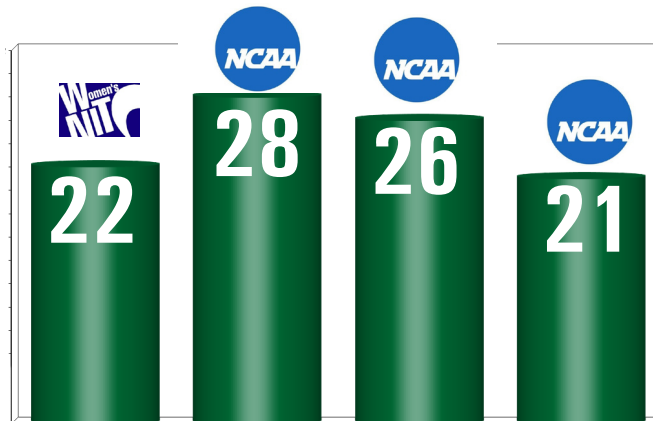

FOUR STRAIGHT 20-WIN SEASONS

Miami has played in the postseason in four consecutive years with the most recent three in the NCAA tournament. In each of those seasons, Miami posted 20+ wins.

In 2013-14 Miami will aim to reach its fourth consecutive NCAA tournament and 5th straight 20-win season--something that hasn't been done since the span of 1988-89 through 1992-93.