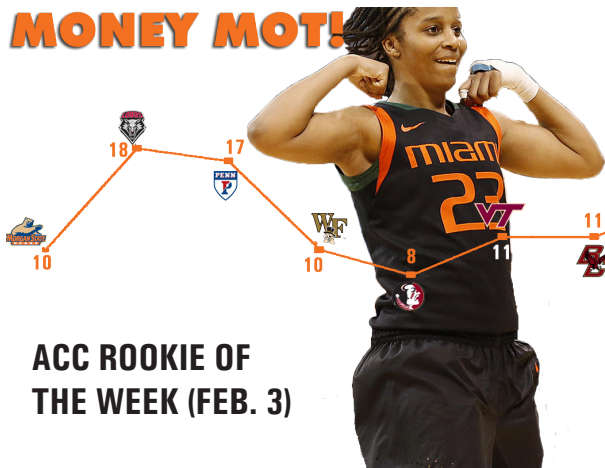

Playing in front of a cheering section of family and friends, Newport News, Va., native Adrienne Motley exploded for 20 points in the second half, finishing the game with 22. Motley finished 9-for-15 from the field en route to her 16th double figure scoring game in the last 17.

In addition to Hayes and Motley, two other Hurricanes reached double-figures in scoring. Krystal Saunders finished with 11 points, converting on three three-pointers and Suriya McGuire finished with 13 points.

22 Keyona Hayes scored a career-high 22 points for the second time this season at Virginia. Hayes started the game 7-for-7 from the field en route to the best shooting night of her career.

19 Steals Miami came up with in the win against Wake Forest last Sunday. It's the most steals by an ACC team in conference play this season.

POINTS PER MINUTE

MONEY MOT!

ACC ROOKIE OF THE WEEK (FEB. 3)

- Motley is averaging a team-high 13.9 ppg in ACC games, 2.7 points higher than her season average.
- Scored in double-figures in 12-of-last-13 and 16 of last 18.
- Over the past 7 games, Motley is shooting the ball from the field at a 55 percent clip
- Averaging 16.6 ppg over the past 7 games.
- Has scored in double figures in 13 of 15 conference games. Only reached double-figures in 4 non-conference games.