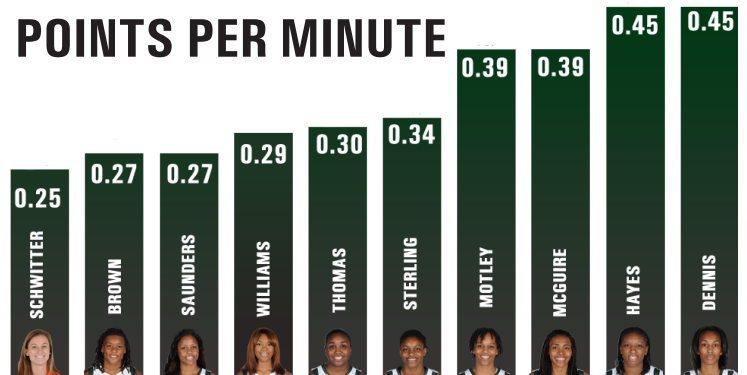

In addition to Hayes and Motley, two other Hurricanes reached double-figures in scoring. Krystal Saunders finished with 11 points, converting on three three-pointers and Suriya McGuire finished with 13 points.

PLAYER EFFICIENCY RATINGS

BY THE NUMBERS

28 Miami's strength of schedule ranks 28th in the country. The Hurricanes have played or will play the No. 2, No. 7, No. 9, No. 13, No. 14, No. 20, and No. 23 teams this season. In all but two of those games, Miami won or was defeated by single digits. Over the past 11 games, six of Miami's opponents have been ranked or in the receiving votes category at the time of the game.

22 Keyona Hayes scored a career-high 22 points for the second time this season at Virginia. Hayes started the game 7-for-7 from the field en route to the best shooting night of her career.

19 Steals Miami came up with in the win against Wake Forest last Sunday. It's the most steals by an ACC team in conference play this season.

POINTS PER MINUTE

MONEY MOT!

ACC ROOKIE OF THE WEEK (FEB. 3)

- Motley is averaging a team-high 13.9 ppg in ACC games, 2.7 points higher than her season average.
- Scored in double-figures in 12-of-last-13 and 16 of last 18.
- Over the past 7 games, Motley is shooting the ball from the field at a 55 percent clip
- Averaging 16.6 ppg over the past 7 games.
- Has scored in double figures in 13 of 15 conference games. Only reached double-figures in 4 non-conference games.