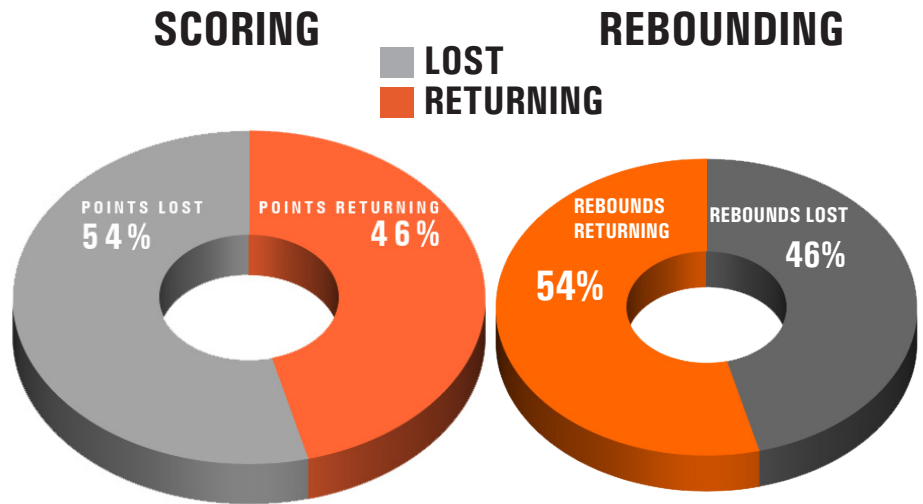

POINTS / REBOUNDS RETURNING

4 STRAIGHT 20 WIN SEASONS

Miami has played in the postseason in four consecutive years with the most recent three in the NCAA tournament. In each of those seasons, Miami posted 20+ wins.