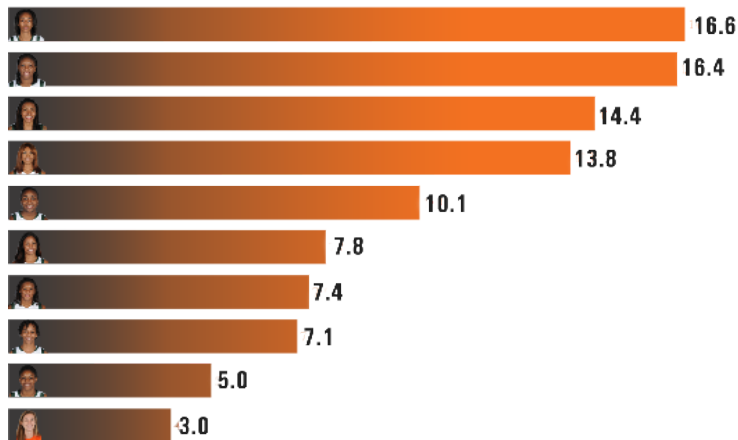

University of Miami High/Low Analysis (as of Dec 12, 2013)
All games

PLAYER EFFICIENCY RATINGS

POINT DISTRIBUTION

Miami has scored 159 points off three-pointers this season, accounting for 27% of all points. The Canes have made 101 free-throws, at 17% of points.