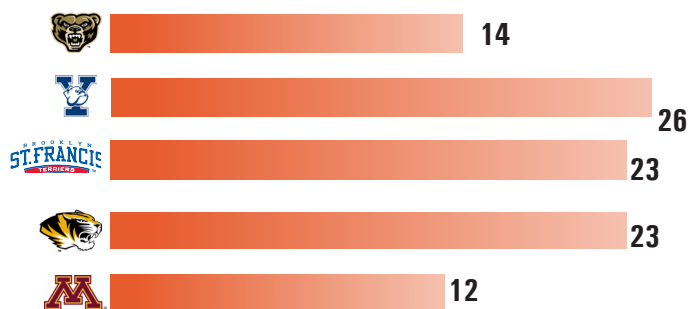

TEAM SEASON HIGHS

POINTS	91	YALE (11-25-13)
	86	at Oakland (11/19/13)
	79	NORTH FLORIDA (11/08/13)
	78	ST. FRANCIS BROOKLYN (11/29/13)
	74	MISSOURI (11/30/13)
FGs MADE	35	YALE (11-25-13)
	31	at Oakland (11/19/13)
FG ATTEMPTS	73	at Minnesota (12/05/13)
	72	at Oakland (11/19/13)
FIELD GOAL %	.583 (35-60)	YALE (11-25-13)
	.500 (28-56)	ST. FRANCIS BROOKLYN (11/29/13)
3 PT FGs MADE	15	at Oakland (11/19/13)
	9	ST. FRANCIS BROOKLYN (11/29/13)
	9	NORTH FLORIDA (11/08/13)
3 PT FG ATTEMPTS	31	at Oakland (11/19/13)
	24	NORTH FLORIDA (11/08/13)
3 PT FG %	.500 (9-18)	ST. FRANCIS BROOKLYN (11/29/13)
	.484 (15-31)	at Oakland (11/19/13)
ETs MADE	22	MISSOURI (11/30/13)
	19	YALE (11-25-13)
ETs ATTEMPTED	32	MISSOURI (11/30/13)
	28	YALE (11-25-13)
ET%	.867 (13-15)	MIDDLE TENNESSEE (11/15/13)
	.688 (22-32)	MISSOURI (11/30/13)
REBOUNDS	51	at Oakland (11/19/13)
	48	NORTH FLORIDA (11/08/13)
ASSISTS	22	at Oakland (11/19/13)
	16	ST. FRANCIS BROOKLYN (11/29/13)
	16	YALE (11-25-13)
STEALS	17	NORTH FLORIDA (11/08/13)
	13	ST. FRANCIS BROOKLYN (11/29/13)
BLOCKED SHOTS	8	at Oakland (11/19/13)
	7	MIDDLE TENNESSEE (11/15/13)
TURNOVERS	22	RICHMOND (11/10/13)
	19	MIDDLE TENNESSEE (11/15/13)
FOULS	23	at Minnesota (12/05/13)
	21	YALE (11-25-13)

University of Miami High/Low Analysis (as of Dec 12, 2013)
All games