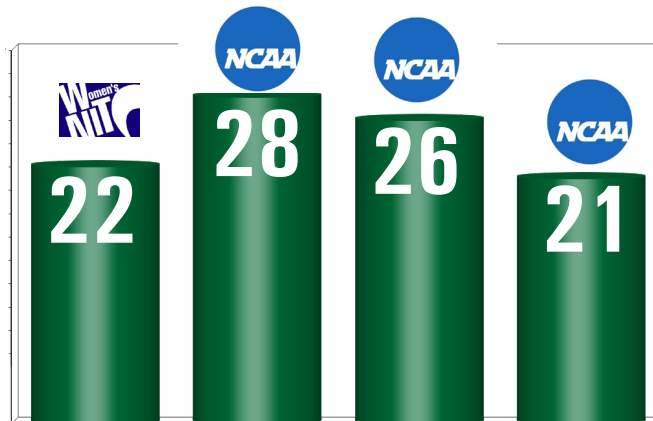

4 STRAIGHT 20 WIN SEASONS

Miami has played in the postseason in four consecutive years with the most recent three in the NCAA tournament. In each of those seasons, Miami posted 20+ wins.

In 2013-14 Miami will aim to reach its fourth consecutive NCAA tournament and 5th straight 20-win season--something that hasn't been done since the span of 1988-89 through 1992-93.