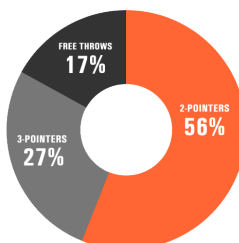

DENNIS DROPPING BUCKETS

CAPRICE DENNIS

TEAM SEASON HIGHS

POINTS	91	YALE (11-25-13)
	86	at Oakland (11/19/13)
	79	NORTH FLORIDA (11/08/13)
	78	ST. FRANCIS BROOKLYN (11/29/13)
	74	MISSOURI (11/30/13)
FGs MADE	35	YALE (11-25-13)
	31	at Oakland (11/19/13)
FG ATTEMPTS	73	at Minnesota (12/05/13)
	72	at Oakland (11/19/13)
FIELD GOAL %	.583 (35-60)	YALE (11-25-13)
	.500 (28-56)	ST. FRANCIS BROOKLYN (11/29/13)
3 PT FGs MADE	15	at Oakland (11/19/13)
	9	ST. FRANCIS BROOKLYN (11/29/13)
	9	NORTH FLORIDA (11/08/13)
3 PT FG ATTEMPTS	31	at Oakland (11/19/13)
	24	NORTH FLORIDA (11/08/13)
3 PT FG %	.500 (9-18)	ST. FRANCIS BROOKLYN (11/29/13)
	.484 (15-31)	at Oakland (11/19/13)
ETs MADE	22	MISSOURI (11/30/13)
	19	YALE (11-25-13)
ETs ATTEMPTED	32	MISSOURI (11/30/13)
	28	YALE (11-25-13)
ET%	.867 (13-15)	MIDDLE TENNESSEE (11/15/13)
	.688 (22-32)	MISSOURI (11/30/13)
REBOUNDS	51	at Oakland (11/19/13)
	48	NORTH FLORIDA (11/08/13)
ASSISTS	22	at Oakland (11/19/13)
	16	ST. FRANCIS BROOKLYN (11/29/13)
	16	YALE (11-25-13)
STEALS	17	NORTH FLORIDA (11/08/13)
	13	ST. FRANCIS BROOKLYN (11/29/13)
BLOCKED SHOTS	8	at Oakland (11/19/13)
	7	MIDDLE TENNESSEE (11/15/13)
TURNOVERS	22	RICHMOND (11/10/13)
	19	MIDDLE TENNESSEE (11/15/13)
FOULS	23	at Minnesota (12/05/13)
	21	YALE (11-25-13)

University of Miami High/Low Analysis (as of Dec 12, 2013)
All games

PLAYER EFFICIENCY RATINGS

POINT DISTRIBUTION

Miami has scored 159 points off three-pointers this season, accounting for 27% of all points. The Canes have made 101 free-throws, at 17% of points.