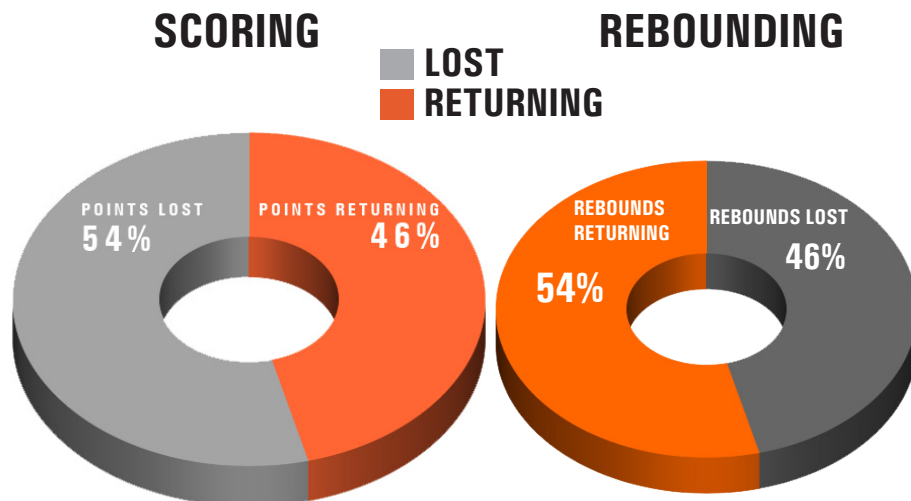

AP TOP 25

Six of Miami's 2013-14 opponents appear in this week's AP's Top 25. Hurricanes' opponents appear in bold.

1	Connecticut (36)	19-0
2	Notre Dame	16-0
3	Duke	18-1
4	Stanford	16-1
5	Louisville	18-1
6	Maryland	16-1
7	North Carolina	16-3
8	Oklahoma State	16-1
9	Kentucky	15-3
10	South Carolina	17-2
11	Tennessee	14-3
12	Baylor	14-3
13	Penn State	13-4
14	Arizona State	15-2
15	LSU	14-4
16	Vanderbilt	16-3
17	Texas A&M	15-4
18	West Virginia	16-2
19	California	12-4
20	Iowa State	14-3
21	Nebraska	13-4
22	Purdue	13-5
23	North Carolina State	16-3
24	Florida State	14-4
25	Gonzaga	16-3

ACC PRESEASON POLLS

The Hurricanes were picked 9th by both the Blue Ribbon Panel and the conference's 15 head coaches

1. Duke	1. Duke
2. Notre Dame	2. Notre Dame
3. Maryland	3. Maryland
4. North Carolina	4. North Carolina
T5. Georgia Tech	5. Georgia Tech
T5. Florida State	6. Florida State
7. Syracuse	7. Syracuse
8. Virginia	8. Virginia
9. Miami	9. Miami
10. NC State	10. NC State
11. Boston College	11. Boston College
12. Wake Forest	12. Wake Forest
13. Virginia Tech	13. Virginia Tech
14. Clemson	14. Clemson
15. Pittsburgh	15. Pittsburgh

POINTS / REBOUNDS RETURNING (2012-13)