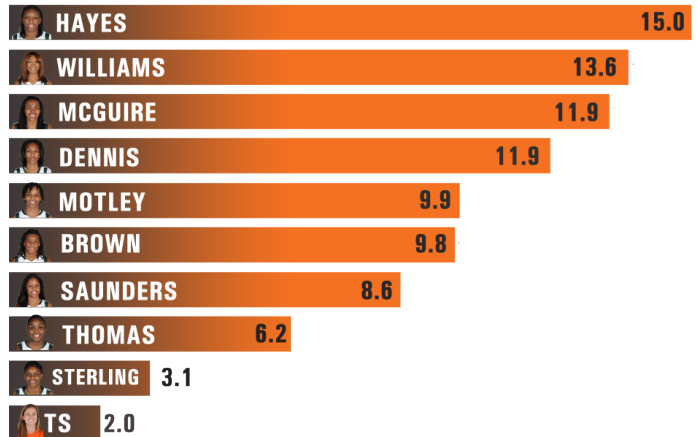

PLAYER EFFICIENCY RATINGS