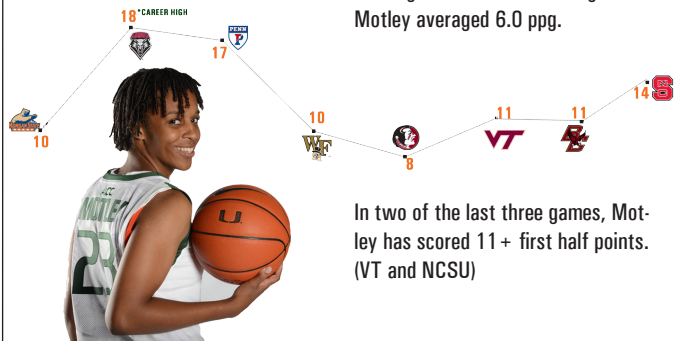

- Has scored in double figures in 10 of the 14 games she has played in this season.
- Has made a three-pointer in 12-of-14 games this season.
- Is averaging 15.1 points in games Miami has won this season.

PLAYER EFFICIENCY RATINGS

POINTS PER MINUTE

MONEY MOT

Motley scored 10+ points in 7 of the last 8 games. In the first 10 games Motley averaged 6.0 ppg.

In two of the last three games, Motley has scored 11+ first half points. (VT and NCSU)