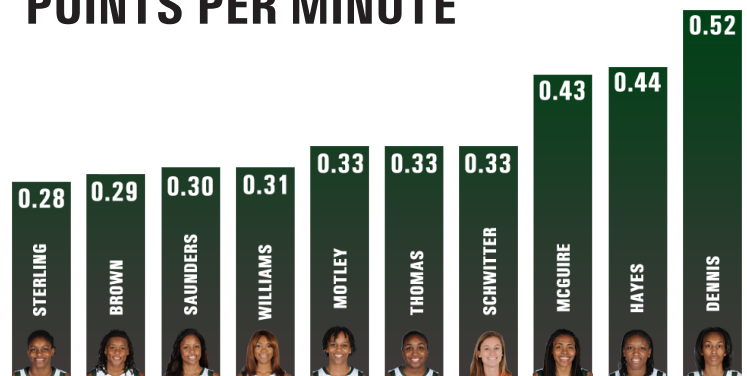

POINTS PER MINUTE

MONEY MOT

Motley scored 10+ points in 7 of the last 8 games. In the first 10 games Motley averaged 6.0 ppg.