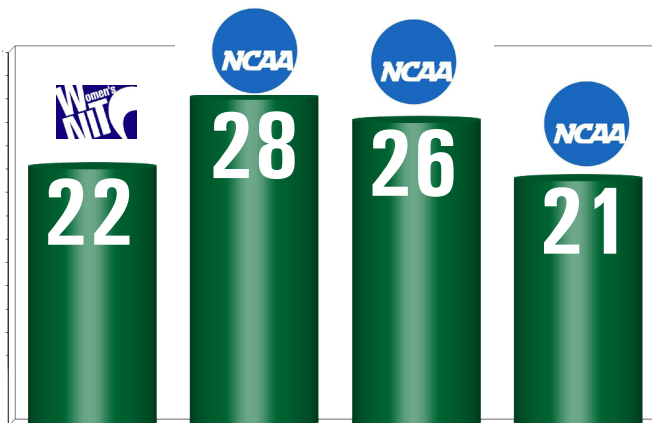

FOUR STRAIGHT 20-WIN SEASONS

Miami has played in the postseason in four consecutive years with the most recent three in the NCAA tournament. In each of those seasons, Miami posted 20+ wins.

In 2013-14 Miami will aim to reach its fourth consecutive NCAA tournament and 5th straight 20-win season--something that hasn't been done since the span of 1988-89 through 1992-93.