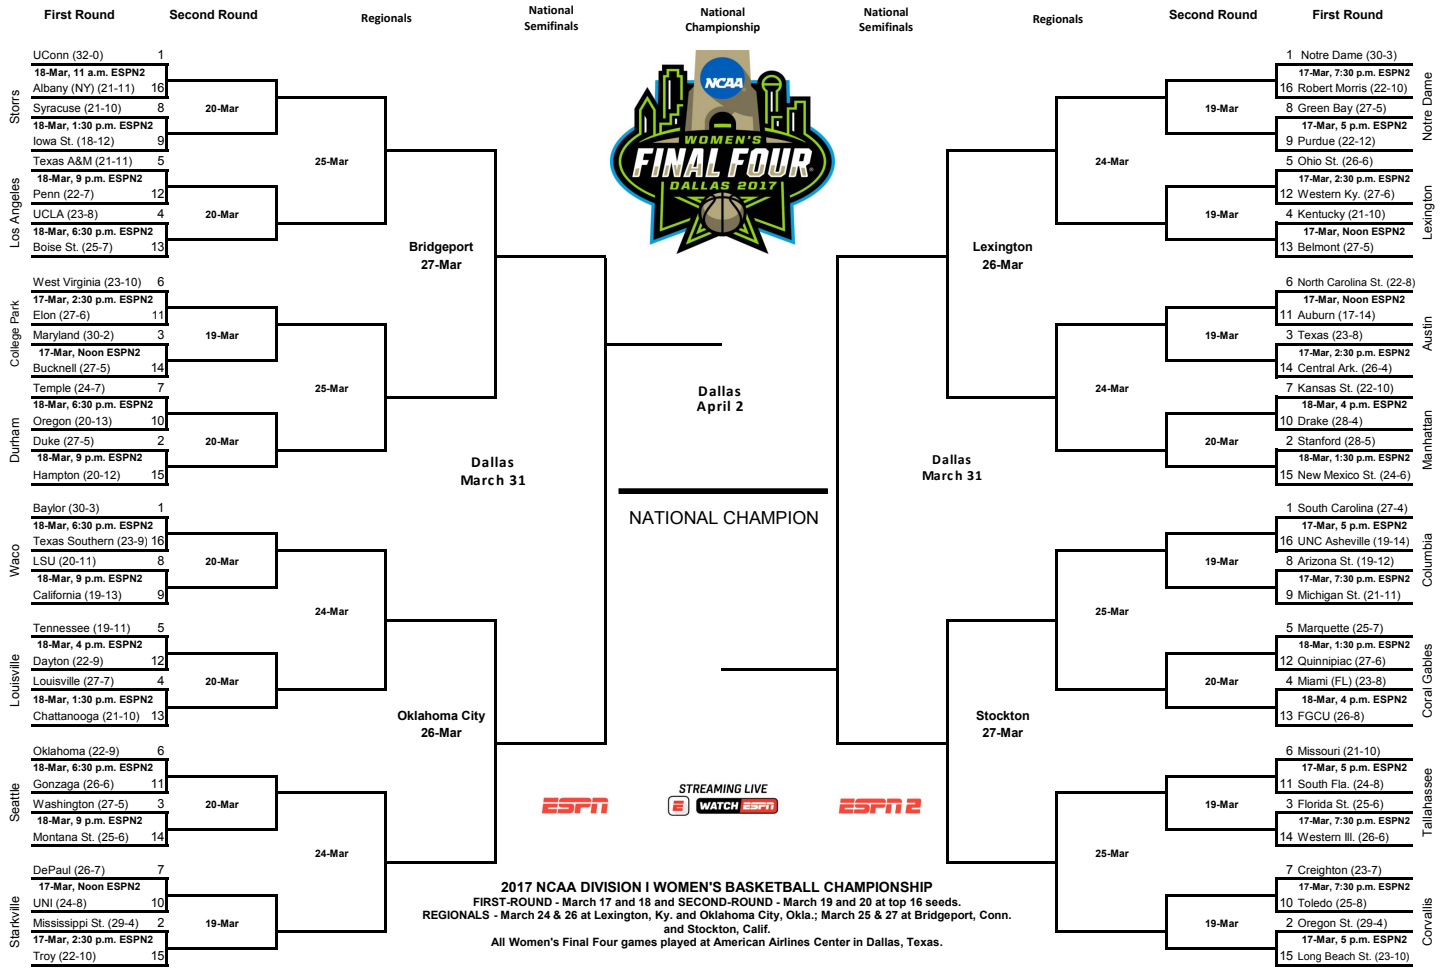

2017 NCAA Division I Women's BASKETBALL CHAMPIONSHIP

SCORING

NCAA SINGLE-GAME SCORING

Name	Opponent (date)	Pts
1. Adrienne Motley	vs. Washington (3/20/15)	30
2. Vicki Plowden	vs. Vanderbilt (3/26/92)	28
2. Riguna Williams	vs. Gardner-Webb (3/20/11)	28

FIELD GOALS

NCAA SINGLE-GAME FIELD GOALS MADE

Name	Opponent (date)	FGM
1. Vicki Plowden	vs. Vanderbilt (3/26/92)	12
2. Six tied with	...	10

NCAA SINGLE-GAME FIELD GOAL ATTEMPTS

Name	Opponent (date)	FGA
1. Frances Savage	at Oklahoma State (3/15/89)	24
2. Vicki Plowden	vs. Vanderbilt (3/26/92)	23
2. Shenise Johnson	at Gonzaga (3/19/12)	23

NCAA SINGLE-GAME FG PERCENTAGE (10 FGA minimum)

Name	FG	FGA	Pct	Opponent (date)
1. Shaquana Wilkins	8	10	.800	vs. Maryland (3/21/04)
2. Frances Savage	10	14	.714	North Carolina (3/21/92)
3. Jeannie Hebert	9	14	.643	North Carolina (3/21/92)

3-POINT FIELD GOALS

NCAA SINGLE-GAME 3-POINT FG MADE

Name	Opponent (date)	3PM
1. Laura Cornelius	vs. South Dakota St. (3/19/16)	4
1. Yalonda McCormick	vs. Maryland (3/21/04)	4
1. Stefanie Yderstrom	vs. Oklahoma (3/22/11)	4

NCAA SINGLE-GAME 3-POINT FG ATTEMPTS

Name	Opponent (date)	3PA
1. Jessica Thomas	at Iowa (3/22/15)	11
2. Stefanie Yderstrom	vs. Oklahoma (3/22/11)	9
3. Yalonda McCormick	vs. Maryland (3/21/04)	8
3. Riguna Williams	vs. Gardner-Webb (3/20/11)	8

NCAA SINGLE-GAME 3-POINT FG PCT. (2 3PM minimum)

Name	3PM	3PA	Pct	Opponent (date)
1. Tamara James	3	3	1.000	at New Mexico (3/22/03)
2. Adrienne Motley	2	2	1.000	vs. Washington (3/20/15)
2. Nicole Sterling	2	2	1.000	vs. Washington (3/20/15)

FREE THROWS

NCAA SINGLE-GAME FREE THROWS MADE

Name	Opponent (date)	FTM
1. Riguna Williams	vs. Gardner-Webb (3/20/11)	10
2. Jeannie Hebert	North Carolina (3/21/92)	8
2. Chanivia Broussard	vs. Maryland (3/21/04)	8
2. Adrienne Motley	vs. Washington (3/20/15)	8

NCAA SINGLE-GAME FREE THROW ATTEMPTS

Name	Opponent (date)	FTA
1. Chanivia Broussard	vs. Maryland (3/21/04)	14
2. Morgan Stroman	vs. Gardner-Webb (3/20/11)	11
2. Riguna Williams	vs. Gardner-Webb (3/20/11)	11
2. Michelle Woods	vs. Washington (3/20/15)	11

NCAA SINGLE-GAME FREE THROW PCT. (5 FTA minimum)

Name	FTM	FTA	Pct	Opponent (date)
1. Jeannie Hebert	8	8	1.000	vs. Maryland (3/21/04)
2. Della Wilson	7	7	1.000	St. Peter's (3/17/93)
3. Carla Harris	6	6	1.000	North Carolina (3/21/92)

ASSISTS

NCAA SINGLE-GAME ASSISTS

Name	Opponent (date)	Ast
1. Jeannie Hebert	vs. Vanderbilt (3/26/92)	8
2. Meghan Saake	at New Mexico (3/22/03)	7
3. Six tied with	...	6

REBOUNDS

NCAA SINGLE-GAME REBOUNDS

Name	Opponent (date)	Reb
1. Shenise Johnson	vs. Gardner-Webb (3/20/11)	18
1. Shawnice Wilson	at Iowa (3/24/13)	18
3. Frances Savage	vs. Vanderbilt (3/26/92)	16

STEALS

NCAA SINGLE-GAME STEALS

Name	Opponent (date)	Stl
1. Jeannie Hebert	at Oklahoma State (3/15/89)	5
1. Carla Harris	St. Peter's (3/17/93)	5
1. Yalonda McCormick	vs. Maryland (3/21/04)	5

BLOCKED SHOTS

NCAA SINGLE-GAME BLOCKED SHOTS