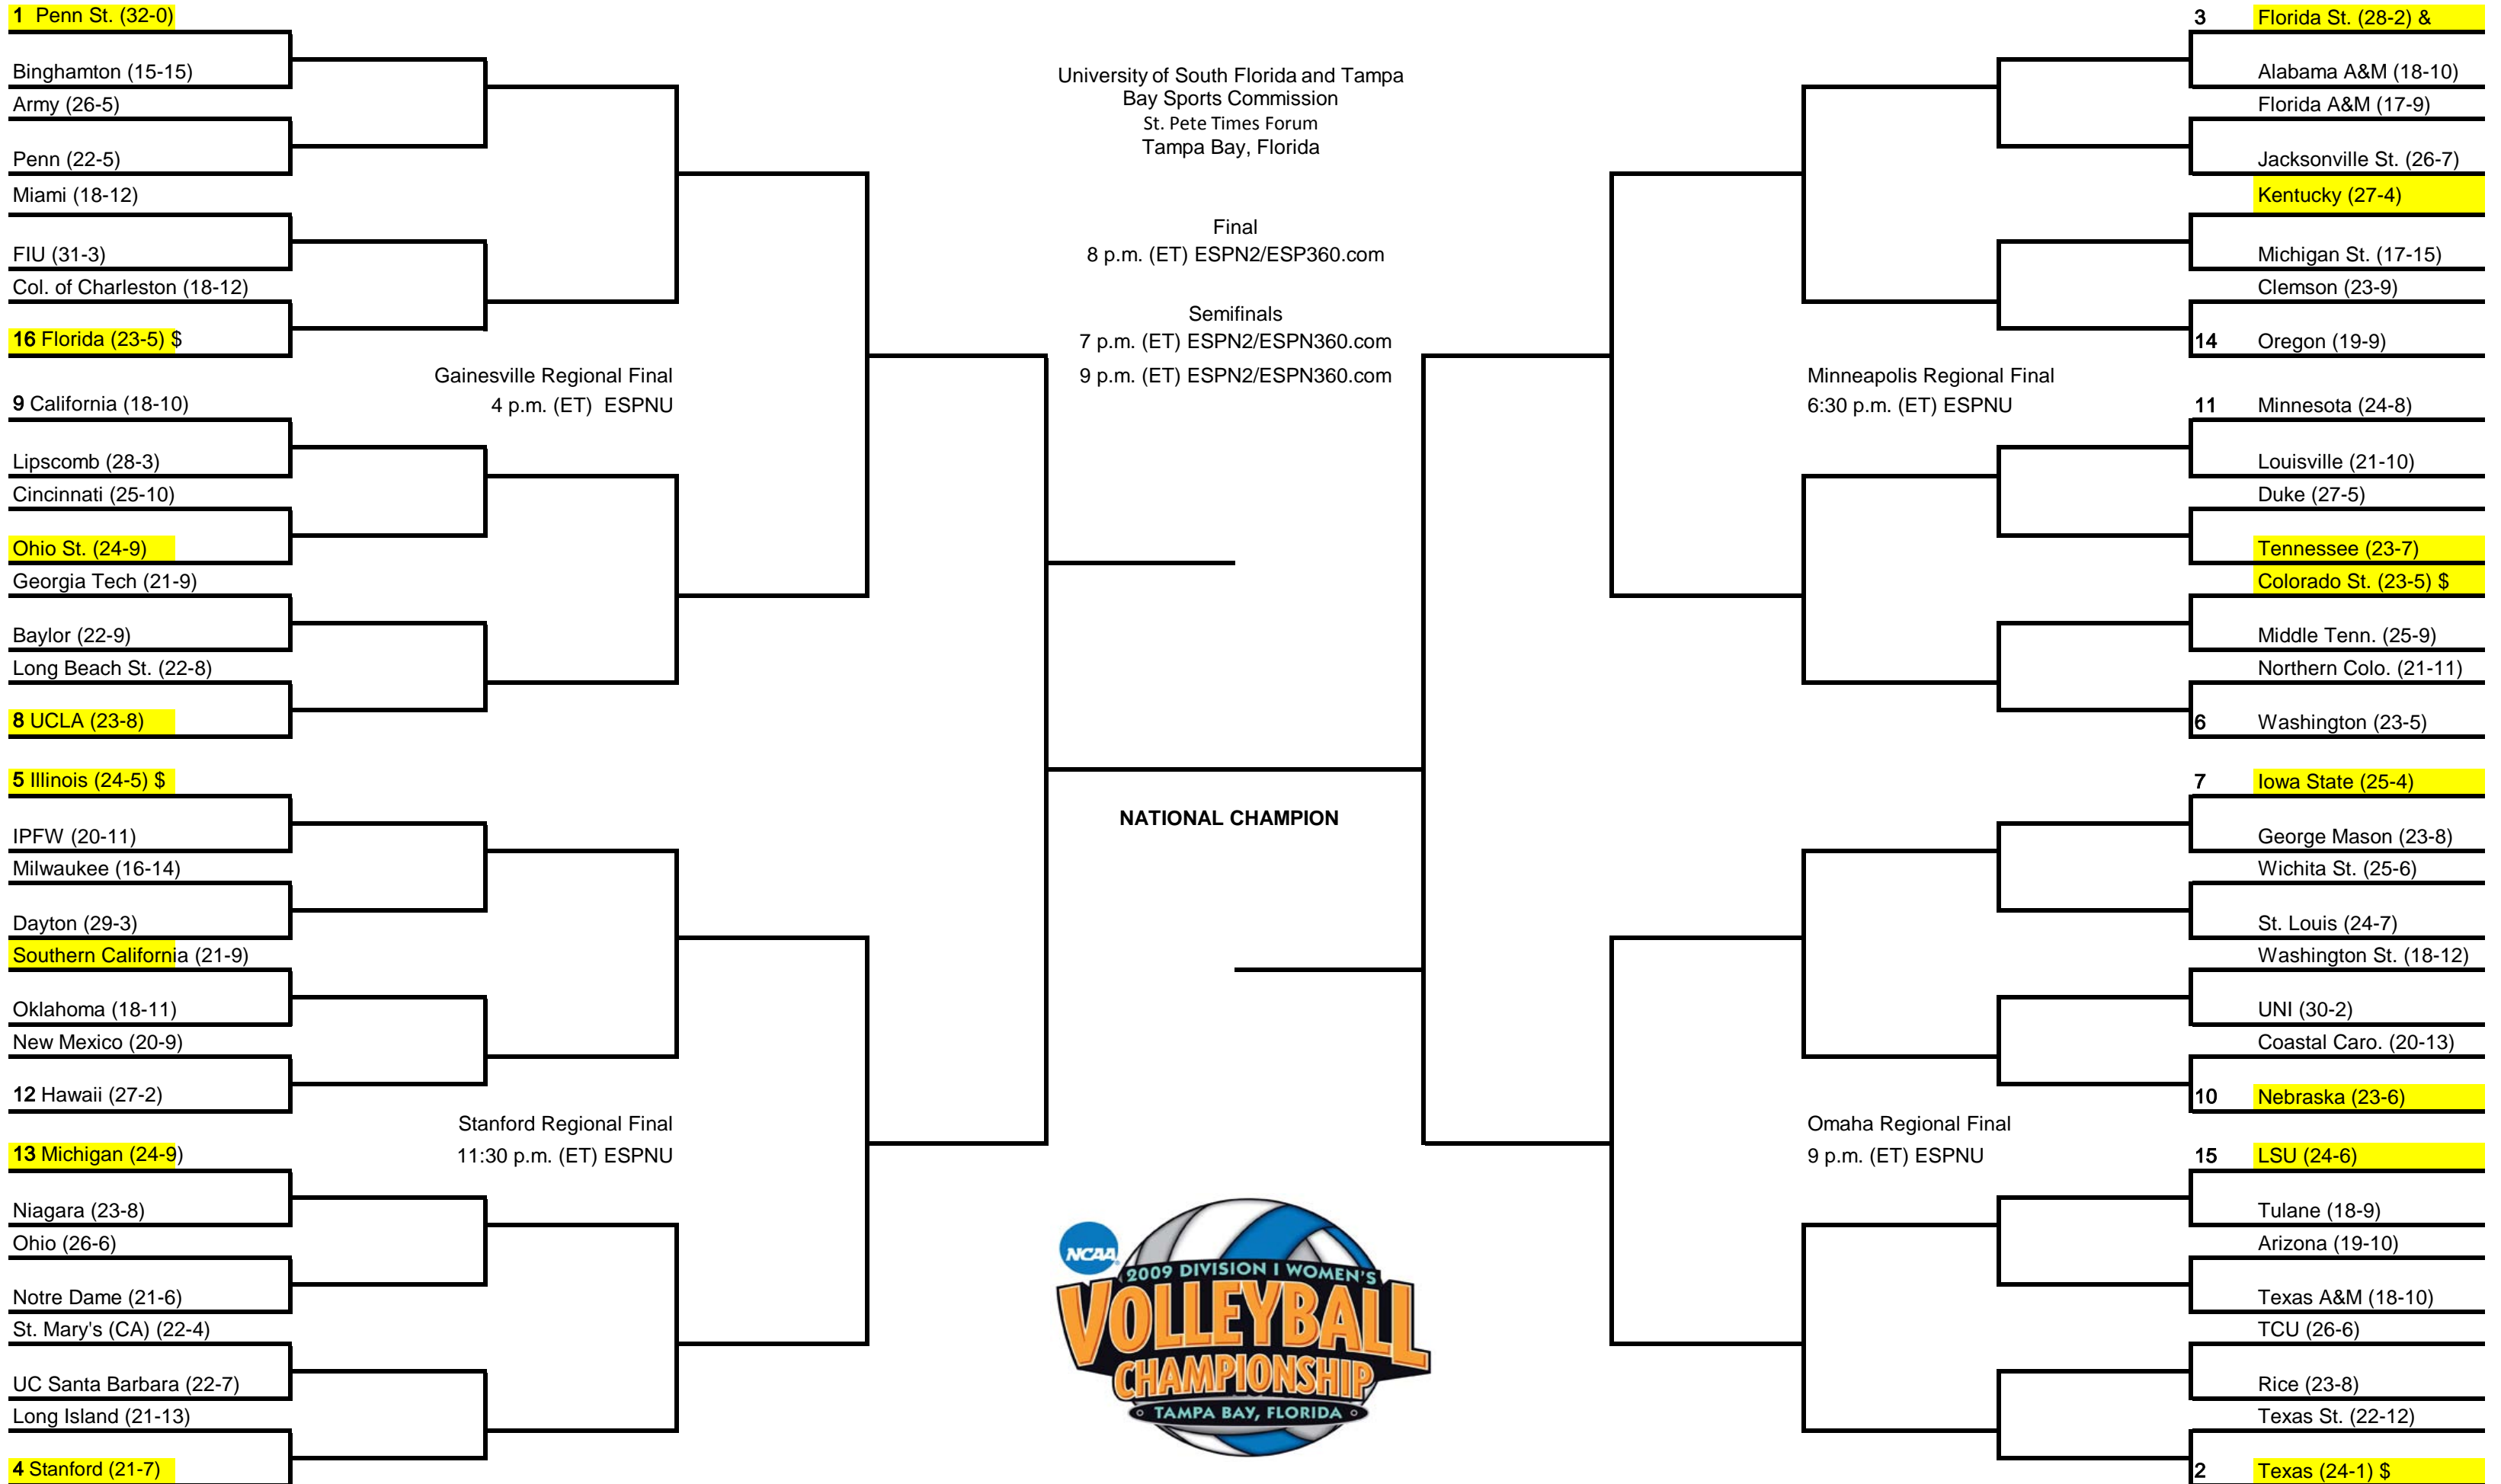

First and Second Rounds
December 3-4, 4-5 or 5-6

*First- and second-round matches will be played on the campus of one of the participating institutions.

■ - First and Second Round Host
\$ - First and Second Rounds Played Dec. 3-4
& - First and Second Rounds Played Dec. 5-6