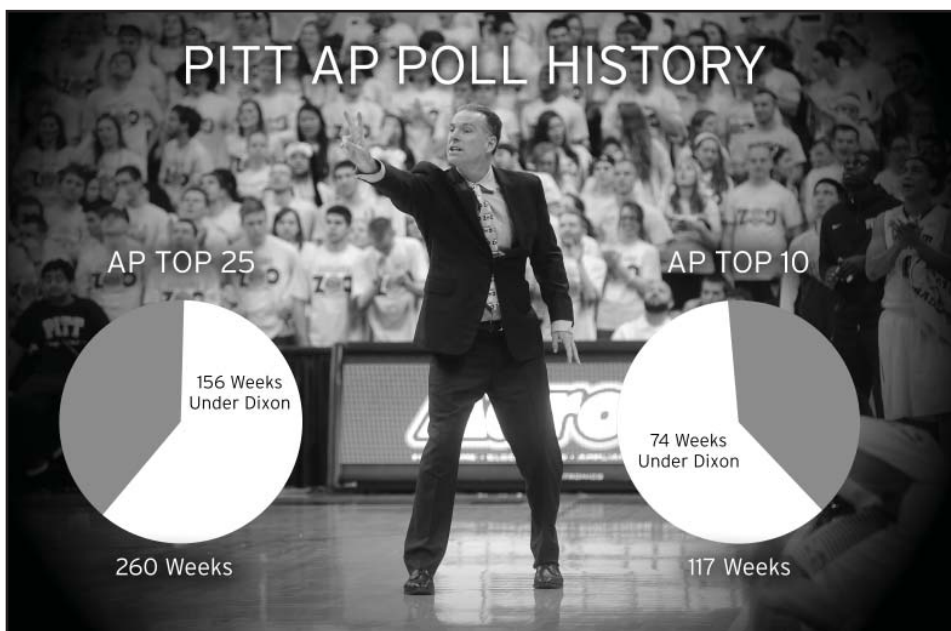

Rk	W-L	Pct.
1	3-2	.600
2	11-6	.647
3	24-4	.857
4	36-7	.837
5	25-2	.926
6	17-4	.810
7	17-6	.739
8	8-5	.615
9	13-9	.591
10	15-3	.833
11	14-5	.737
12	11-4	.733
13	18-6	.750
14	11-2	.846
15	14-4	.778
16	11-7	.611
17	26-8	.765
18	12-9	.571
19	4-2	.667
20	14-6	.700
21	3-2	.600
22	17-11	.607
23	6-1	.857
24	8-3	.727
25	4-3	.571
Total	342-121	.739

▶ ALL-TIME RECORD - VS. RANKED

Rk	W-L	Pct.
1	2-16	.111
2	3-9	.250
3	5-15	.250
4	5-9	.357
5	8-8	.500
6	3-11	.214
7	2-3	.400
8	4-9	.308
9	8-9	.471
10	3-12	.200
11	4-18	.182
12	8-12	.450
13	7-6	.538
14	2-14	.143
15	7-9	.438
16	2-8	.200
17	4-10	.286
18	2-14	.143
19	6-10	.375
20	9-7	.563
21	0-8	.000
22	1-2	.333
23	4-3	.571
24	2-5	.286
25	6-5	.545
Total	107-232	.316

▶ PITT IN THE AP POLL

Total Polls Ranked	260
Top 10 Rankings	117
Longest Consecutive Polls Ranked	60
Current Streak	0

Years Ranked

Total Years	23
Consecutive Years	13
Current Streak	1

Final Poll

Total Polls	12
Top 10	5
High Rank	4

No. 1 Ranking

Total Rankings	3
Most No. 1 Weeks in Succession	2

Weeks Ranked By Ranking

First Ranked: Dec. 16, 1958 (No. 18)
Last Ranked: Jan. 11, 2016 (No. 20)

Rank	Weeks
No. 1	3
No. 2	11
No. 3	16
No. 4	21
No. 5	15
No. 6	12
No. 7	12
No. 8	7
No. 9	13
No. 10	10
No. 11	10
No. 12	9
No. 13	10
No. 14	8
No. 15	10
No. 16	13
No. 17	18
No. 18	11
No. 19	3
No. 20	12
No. 21	3
No. 22	14
No. 23	6
No. 24	8
No. 25	4

▶ PITT IN THE 2015-16 RANKINGS

Date	AP	Coaches
Preseason	nr	nr
Nov. 16	nr	nr
Nov. 23	nr	nr
Nov. 30	rv	rv
Dec. 7	rv	rv
Dec. 14	rv	rv
Dec. 21	rv	rv
Dec. 28	rv	25
Jan. 4	24	21
Jan. 11	20	17
Jan. 18	rv	20
Jan. 25	rv	23
Feb. 1	rv	rv