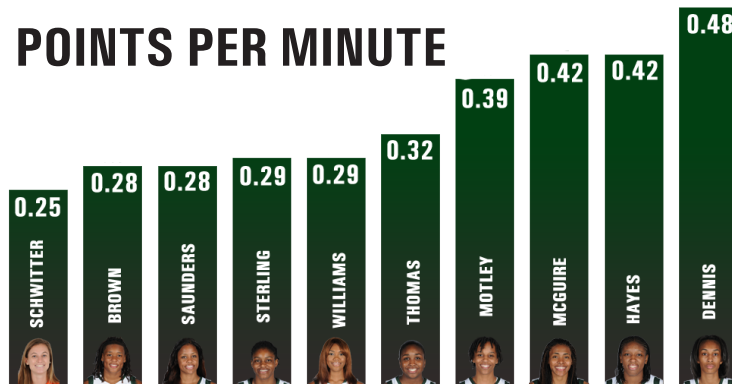

POINTS PER MINUTE