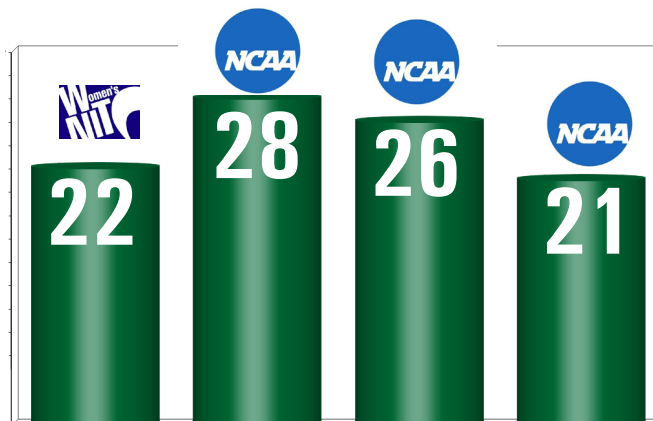

FOUR STRAIGHT 20-WIN SEASONS

Miami has played in the postseason in four consecutive years with the most recent three in the NCAA tournament. In each of those seasons, Miami posted 20+ wins.

In 2013-14 Miami will aim to reach its fourth consecutive NCAA tournament and 5th straight 20-win season--something that hasn't been done since the span of 1988-89 through 1992-93.