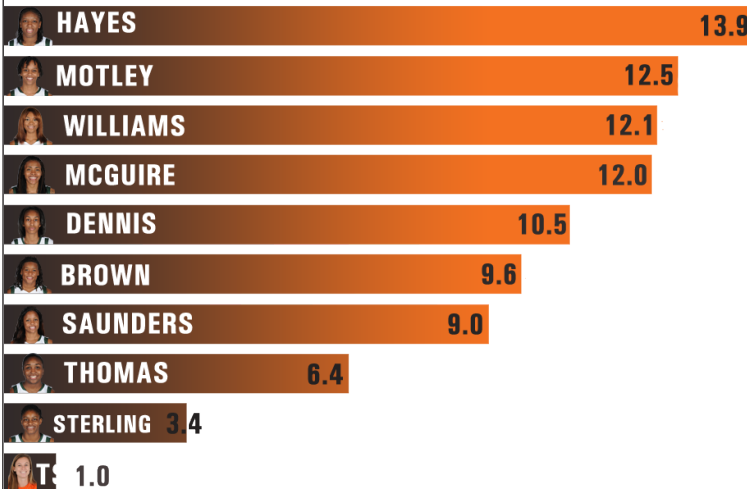

ASSISTS
8

Trailing by two with eight seconds remaining in the game, Motley's attempted pass to junior Suriya McGuire was intercepted by Tyaunna Marshall as the game clock expired.

Despite the disappointing finish, Motley finished the game an impressive 11-of-16 from the field (68.7-percent) with eight assists and three rebounds. "She's earned it. I'm really proud of her. She has incredible composure for a young kid," head coach Katie Meier said. "She wants the ball, wants the big shots. We've been riding her, and she's been having a phenomenal season."

STRENGTH OF SCHEDULE

35 The Hurricanes have played or will play the No. 2, No. 3 No. 5, No. 9, No. 10, No. 15, No. 17 and 3 RV teams this season. In all but one of those games (UND), Miami won or was defeated in single digits.

NOTEWORTHY

- Krystal Saunders is the only Miami player to start every game this season.
- Saunders is seventh in the ACC with 51 made three-pointers this season.
- Miami is 7-4 when Krystal Saunders makes 3 or more three-pointers in a game.
- Freshman Adrienne Motley is the team's leading scorer in ACC games
- In 11 of Miami's 12 games won, the team has made 5 or more three-pointers
- For the first time all season, Miami made 5+ 3's and lost the game (10 vs Duke).

PLAYER EFFICIENCY RATINGS