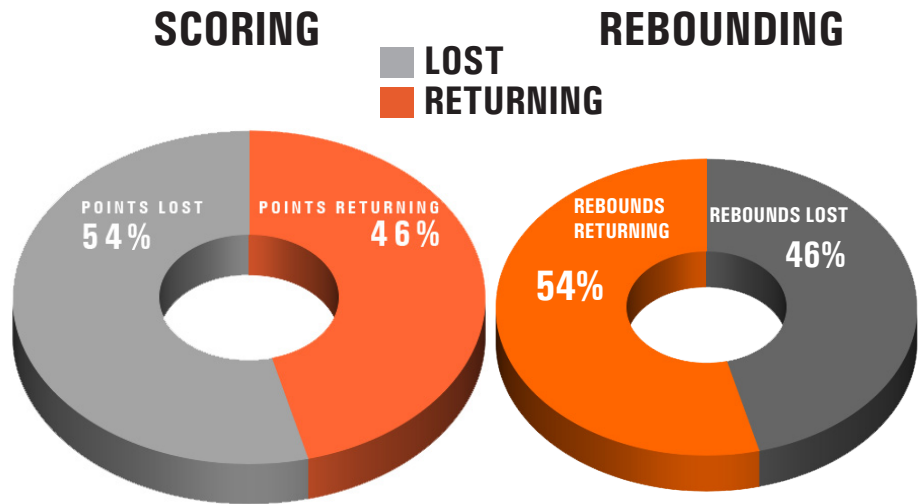

AP TOP 25

Six of Miami's 2013-14 opponents appear in this week's AP's Top 25. Hurricanes' opponents appear in bold.

1	Connecticut (36)	25-0	900
2	Notre Dame	23-0	864
3	Duke	22-2	811
4	Louisville	23-2	758
5	South Carolina	22-2	739
6	Stanford	22-2	737
7	Baylor	20-3	710
8	Tennessee	19-4	659
9	Maryland	19-4	604
10	North Carolina State	21-3	541
11	Penn State	18-5	525
12	Oklahoma State	19-4	452
13	West Virginia	20-3	448
14	Texas A&M	18-6	380
15	Arizona State	20-4	359
16	Vanderbilt	17-5	355
17	North Carolina	17-6	317
18	Kentucky	17-6	298
19	LSU	18-6	274
20	Gonzaga	22-3	235
21	Nebraska	17-5	202
22	California	16-7	118
23	Purdue	17-7	113
24	St. John's	18-5	69
25	Michigan State	16-8	61

ACC PRESEASON POLLS

The Hurricanes were picked 9th by both the Blue Ribbon Panel and the conference's 15 head coaches

1. Duke	1. Duke
2. Notre Dame	2. Notre Dame
3. Maryland	3. Maryland
4. North Carolina	4. North Carolina
T5. Georgia Tech	5. Georgia Tech
T5. Florida State	6. Florida State
7. Syracuse	7. Syracuse
8. Virginia	8. Virginia
9. Miami	9. Miami
10. NC State	10. NC State
11. Boston College	11. Boston College
12. Wake Forest	12. Wake Forest
13. Virginia Tech	13. Virginia Tech
14. Clemson	14. Clemson
15. Pittsburgh	15. Pittsburgh

POINTS / REBOUNDS RETURNING (2012-13)