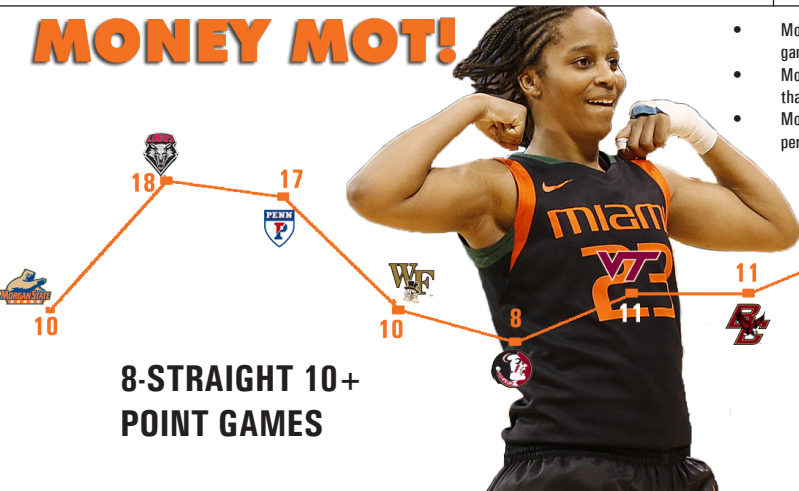

MONEY MOT!

- Motley scored 10+ points in eight-straight games and in 12 of the last 13 games. In the first 10 games Motley averaged 6.0 ppg.
- Motley is averaging a team-high 14.6 ppg in ACC games, 3.7 points higher than her season average.
- Motley how now scored 26+ in the last two games while shooting 70 percent from the field.

ACC ROOKIE OF THE WEEK (FEB. 3)

MEIER USA BASKETBALL COY

University of Miami women's basketball head coach Katie Meier has been named a co-recipient of the 2013 USA Basketball National Coach of the Year award after leading the USA U19 team to a gold medal and perfect 9-0 record at the 2013 FIBA U19 World Championships. Florida men's coach Billy Donovan was the recipient on the men's side.

"First of all, I don't think anyone who coaches for USA Basketball should ever receive an individual award," Meier said. "USA Basketball is such a great organization and Carol Callan and her staff are so knowledgeable and supportive that I personally just felt blessed to be a part of it all. I'm truly honored and do consider this as the highest of awards. Thanks to USA Basketball for letting me share in their gold medal streak."

BLOCK PARTY

Miami is fourth in the ACC with 4.9 blocks per game. Jass is 4th in the ACC with 42 blocks this season (1.8/game).

UNF	3	ASU	2	DUKE	2
RICHMOND	2	MORGAN	3	UNC	1
MTSU	2	UNM	6	GA TECH	1
OAKLAND	4	PENN	1		
YALE	4	WAKE	1		
MIZZOU	1	NCSU	2		
COPPIN	3	NOTRE DAME	2		
		CLEMSON	1