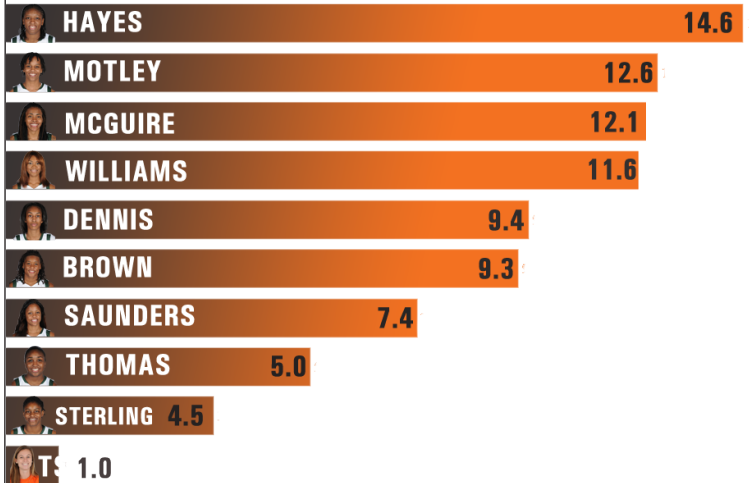

LAST TIME OUT

U 67

54 **PITT** SUNDAY, MAR. 2

POINTS
19

REBOUNDS
7

ASSISTS
5

The Miami Hurricanes women's basketball team was able to secure a 67-54 victory over the Pittsburgh Panthers in the final home game of the careers of Maria Brown and Krystal Saunders on Sunday afternoon.

Keyona Hayes' 19 points and seven rebounds led Miami (16-13, 8-8 ACC) to its third-straight ACC win. It's also the second-straight game that Hayes has led the Hurricanes in scoring.

As for Brown and Saunders, the duo of seniors will end their Miami careers with the most wins against ACC opponents of any Hurricane senior class.

Sterling finished the game with a career-high 16 points and a career-high five assists.

The Canes controlled the scoreboard until the Panthers claimed only their second lead of the game with 14:47 remaining in the game when Asia Logan knocked down a three-pointer to put Pitt up 40-39. The teams traded baskets until a Hayes layup gave the Hurricanes a 46-45 lead with 12:57 to go, spurring a 7-0 run.

PLAYER EFFICIENCY RATINGS

BY THE NUMBERS

91 Career wins that seniors Maria Brown and Krystal Saunders currently have. When their careers end, they will have more ACC wins than any other class in program history. The two have been to three-straight NCAA Tournaments and are looking to get to their fourth in four years.

51 Season-high number of rebounds that Miami grabbed in the win against FSU in Tallahassee. It was the largest rebounding differentiation of the season for the Hurricanes.

19 Steals Miami came up with in the win against Wake Forest last Sunday. It's the most steals by an ACC team in conference play this season.