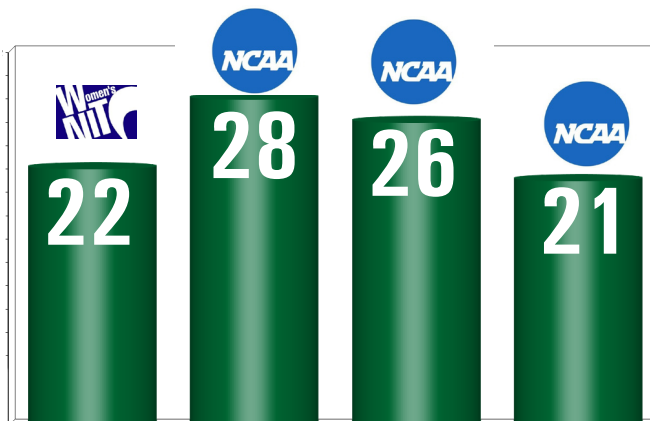

FOUR STRAIGHT 20-WIN SEASONS

Miami has played in the postseason in four consecutive years with the most recent three in the NCAA tournament. In each of those seasons, Miami posted 20+ wins.

In 2013-14 Miami will aim to reach its fourth consecutive NCAA tournament and 5th straight 20-win season--something that hasn't been done since the span of 1988-89 through 1992-93.