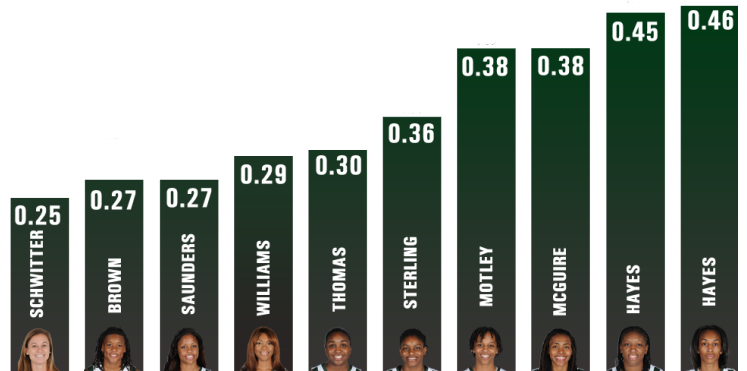

POINTS PER MINUTE