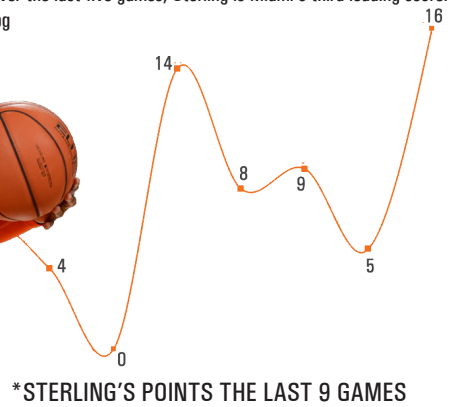

BOOST OFF THE BENCH

Necole Sterling scored a career-high 16 points in the home finale against Pitt. It was the fifth straight game that Sterling has provided a scoring boost off the bench. Over the last five games, Sterling is Miami's third leading scorer with 10.4 ppg