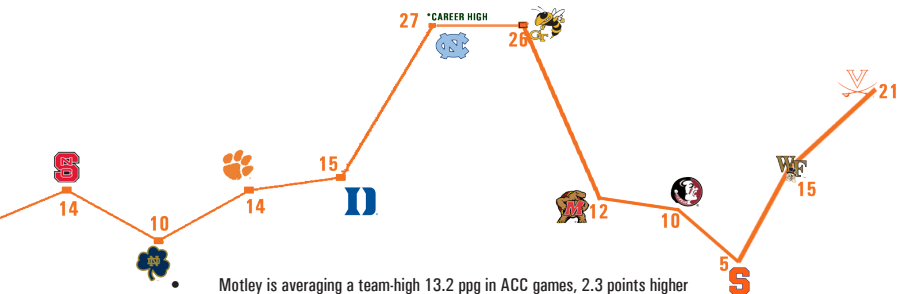

- Motley is averaging a team-high 13.2 ppg in ACC games, 2.3 points higher than her season average.
- Scored in double-figures in 12-of-last-14 and 16 of last 19.
- Over the past 8 games, Motley is shooting the ball from the field at a 54 percent clip
- Has scored in double figures in 13 of 16 conference games. Only reached double-figures in 4 non-conference games.
- Named ACC Rookie of the Week on Feb. 3

MEIER USA BASKETBALL COY

University of Miami women's basketball head coach Katie Meier has been named a co-recipient of the 2013 USA Basketball National Coach of the Year award after leading the USA U19 team to a gold medal and perfect 9-0 record at the 2013 FIBA U19 World Championships. Florida men's coach Billy Donovan was the recipient on the men's side.

"First of all, I don't think anyone who coaches for USA Basketball should ever receive an individual award," Meier said. "USA Basketball is such a great organization and Carol Callan and her staff are so knowledgeable and supportive that I personally just felt blessed to be a part of it all. I'm truly honored and do consider this as the highest of awards. Thanks to USA Basketball for letting me share in their gold medal streak."

BLOCK PARTY

Miami is fourth in the ACC with 4.3 blocks per game.

Jass is 4th in the ACC with 52 blocks this season (1.8/game).

UNF	3	ASU	2	DUKE	2
RICHMOND	2	MORGAN	3	UNC	1
MTSU	2	UNM	6	GA TECH	1
OAKLAND	4	PENN	1	CUSE	4
YALE	4	WAKE	1	UVA	5
MIZZOU	1	NCSSU	2	PITT	1
COPPIN	3	NOTRE DAME	2		
		CLEMSON	1