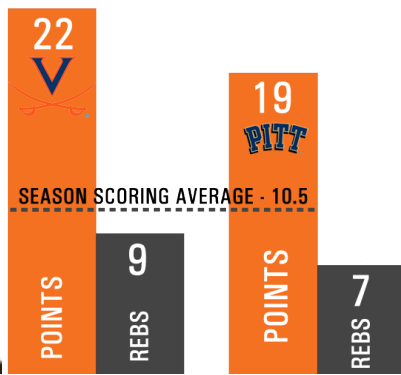

VS FSU THIS SEASON

JAN. 14 AT MIAMI - FSU 68, MIAMI 63

Paced by 10 first-half points from sophomore guard Caprice Dennis, Miami entered the halftime locker room holding a slight 33-31 advantage. But a 27-point, 18-rebound night from All-ACC forward Natasha Howard proved the difference, as Miami dropped a nail-biter to its in-state rival. Miami was led by Krystal Saunders' 16 points and also got a double-double from Jass Williams who scored 12 points and grabbed 10 rebounds. Caprice Dennis also had a big offensive night with 15 points.

FEB. 16 AT FSU- MIAMI 76, FSU 73

Behind career days for Keyona Hayes and Necole Sterling, the Hurricanes were able to hold off the Seminoles and pick up a quality ACC road win. Hayes led the Hurricanes with 22 points and eight rebounds, while Sterling matched her career high of 14 points on 5-of-9 shooting from the field. A career-high 13 rebounds from Suriya McGuire helped the Hurricanes control the game on the glass. Miami snagged 15 more rebounds than the Seminoles and ripped down 17 offensive rebounds that led to 15 second-chance points for the Canes.

KEYONA LATELY

20.5 PPG IN LAST TWO GAMES

- Scored a career-high 22 points in road win at Virginia
- Next time out, she scored 19 against Pitt in home finale
- Shooting 69 percent in last 2 games