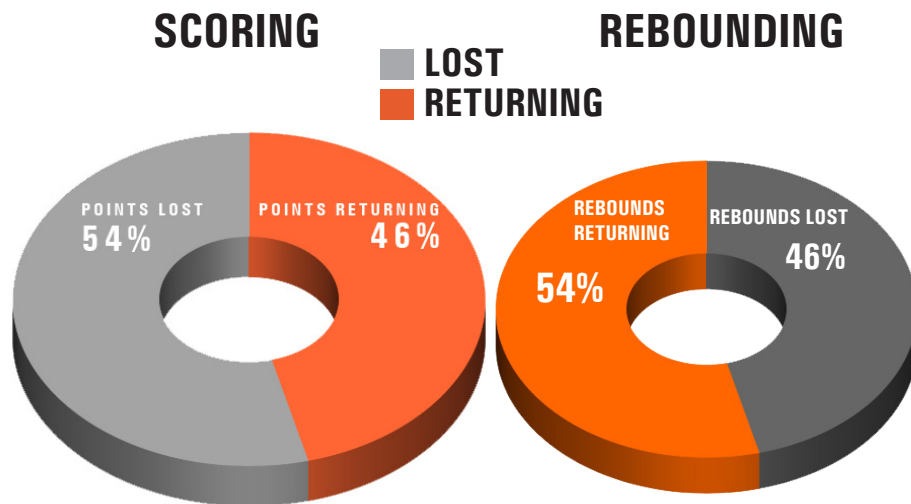

AP TOP 25

6 of Miami's 2013-14 opponents appear in this week's AP's Top 25. Hurricanes' opponents appear in bold.

1	Connecticut (36)	30-0	900
2	Notre Dame	29-0	864
3	Louisville	28-2	816
4	Stanford	28-2	802
5	South Carolina	26-3	718
6	Tennessee	24-5	679
7	West Virginia	26-3	668
8	Maryland	24-5	658
9	Baylor	25-4	650
10	Duke	25-5	562
11	Penn State	22-6	510
12	Kentucky	22-7	489
13	North Carolina	22-8	481
14	North Carolina State	24-6	409
15	Texas A&M	23-7	396
16	Nebraska	22-6	352
17	Purdue	21-7	343
18	Oklahoma State	22-6	299
19	Michigan State	21-8	242
20	California	21-8	190
21	Gonzaga	26-4	186
22	Middle Tennessee	25-4	142
23	Iowa	23-7	102
24	Rutgers	21-7	49
25	DePaul	23-6	41

ACC PRESEASON POLLS

The Hurricanes were picked 9th by both the Blue Ribbon Panel and the conference's 15 head coaches

1. Duke	1. Duke
2. Notre Dame	2. Notre Dame
3. Maryland	3. Maryland
4. North Carolina	4. North Carolina
T5. Georgia Tech	5. Georgia Tech
T5. Florida State	6. Florida State
7. Syracuse	7. Syracuse
8. Virginia	8. Virginia
9. Miami	9. Miami
10. NC State	10. NC State
11. Boston College	11. Boston College
12. Wake Forest	12. Wake Forest
13. Virginia Tech	13. Virginia Tech
14. Clemson	14. Clemson
15. Pittsburgh	15. Pittsburgh

POINTS / REBOUNDS RETURNING (2012-13)