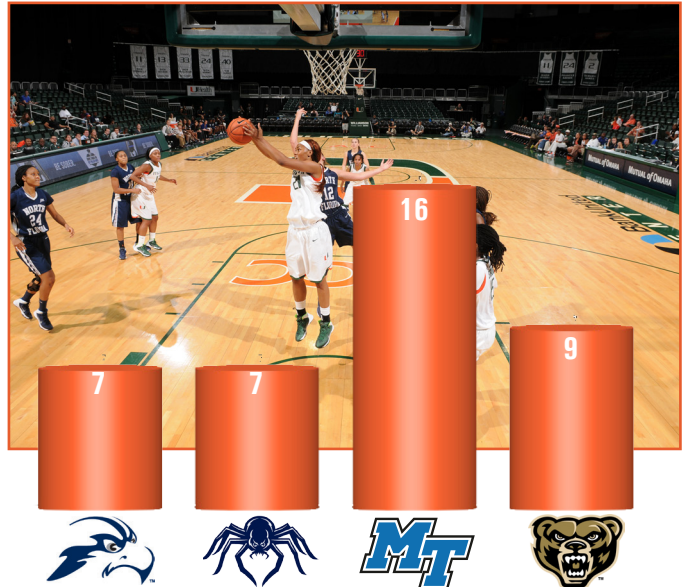

### Blocked Shots

A UM player had 5+ blocks	5 by Morgan Stroman vs. Alcorn State (12/5/12)
An opponent had 5+ blocks	5 by Jacki Mann of Quinnipiac (12/28/09)

## AGAINST 2013-14 OPPONENTS

The Hurricanes are 109-132 all-time against their 2012-13 opponents. Below are the Canes all-time record against their opponents this season.

North Florida – 3-0  
 Richmond – 2-1  
 Middle Tennessee – 1-1  
 Oakland – 1-1  
 Yale – 1-0  
 St. Francis (Brooklyn) – 0-0  
 Missouri – 1-0  
 Hartford – 0-2  
 Minnesota – 1-2  
 Coppin St. – 3-0  
 Arizona State – 0-1  
 Morgan State – 1-0  
 Western Carolina – 0-0  
 New Mexico – 0-1  
 Penn – 0-0  
 Wake Forest – 6-7

Florida State – 11-33  
 Virginia Tech – 11-6  
 Boston College – 23-16  
 NC State – 7-9  
 Notre Dame – 3-13  
 Clemson – 7-5  
 Duke – 1-10  
 UNC – 5-12  
 Georgia Tech – 11-12  
 Maryland – 5-9  
 Syracuse – 17-6  
 Wake Forest – 6-7  
 Virginia – 4-8  
 Pittsburgh – 16-8

# 16

THE NUMBER OF REBOUNDS JASS HAD AGAINST MIDDLE TENNESSEE

Williams is the first UM player to grab 15+ rebounds since Pepepr Wilson had 18 against Florida State on Mar. 8 last season.