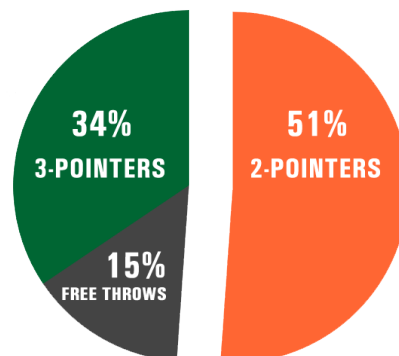

POINT DISTRIBUTION