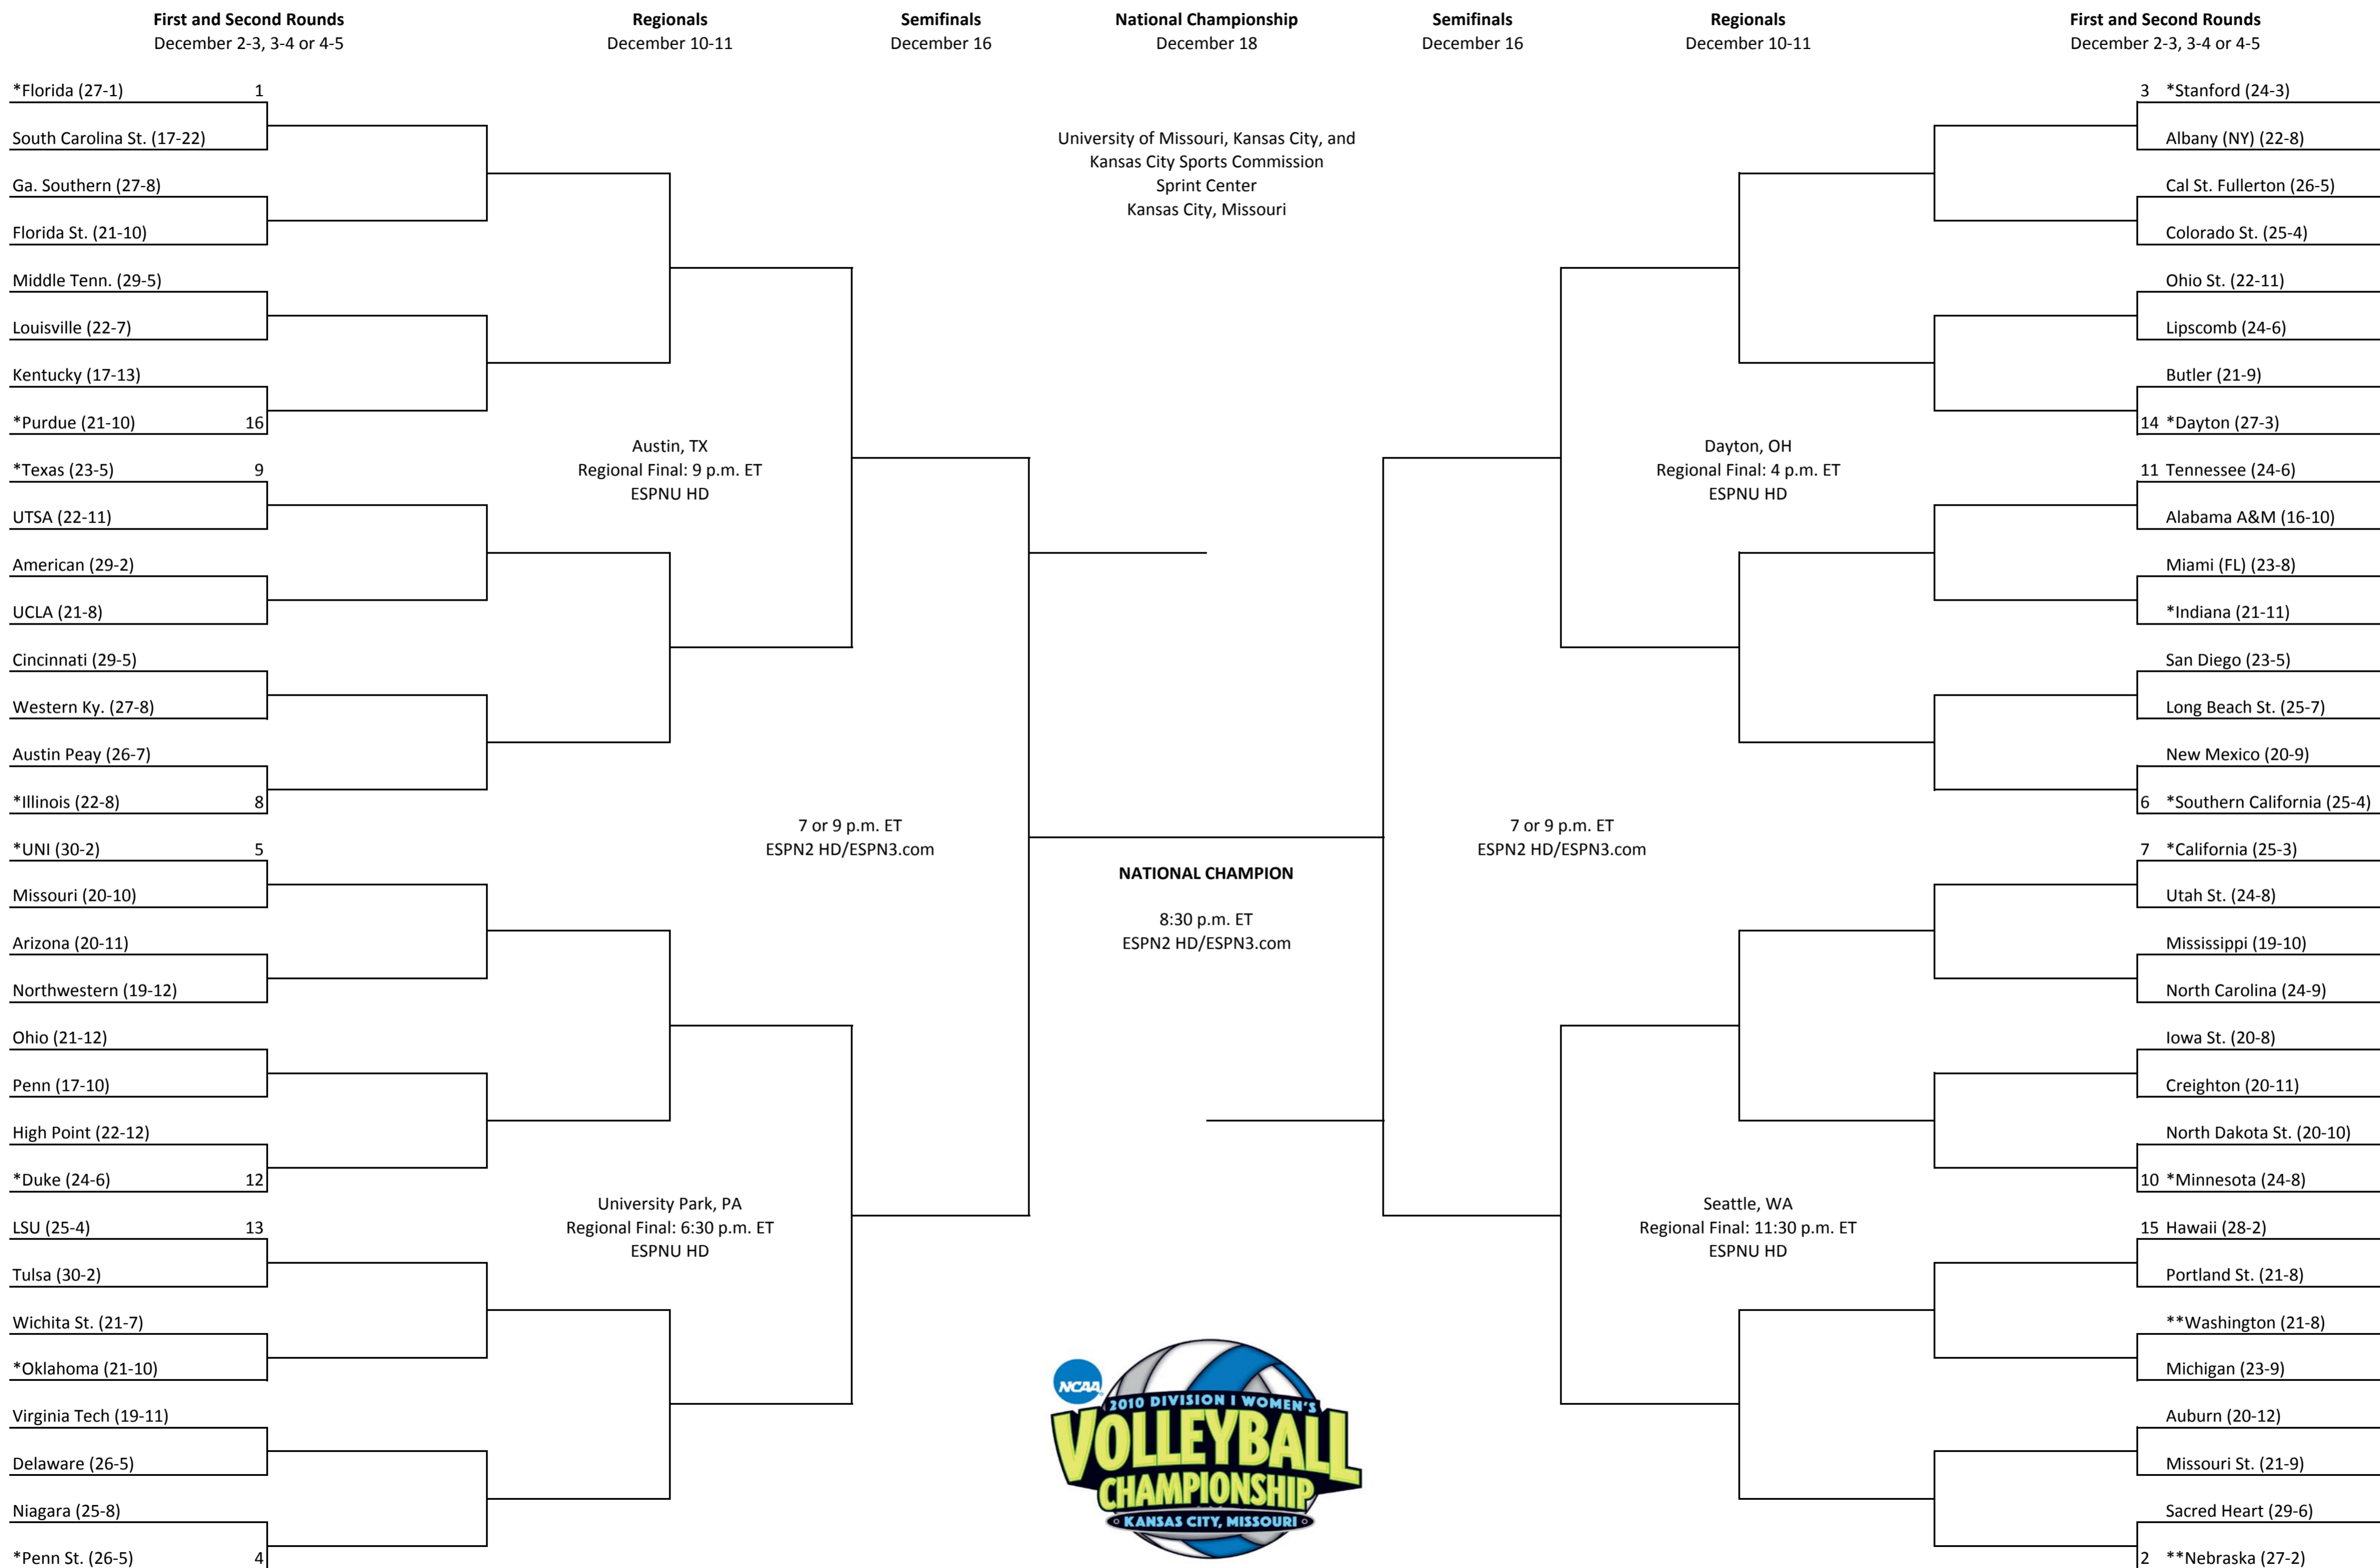

2010 Division I Women's VOLLEYBALL CHAMPIONSHIP

* Host Institution - Friday/Saturday, December 3-4.
 ** Host Institution - Thursday/Friday, December 2-3.

Last Four Miami Box Scores...

Volleyball Box Score 2010 University of Miami Volleyball North Carolina vs Miami (Nov 14, 2010 at Coral Gables, Fla.)