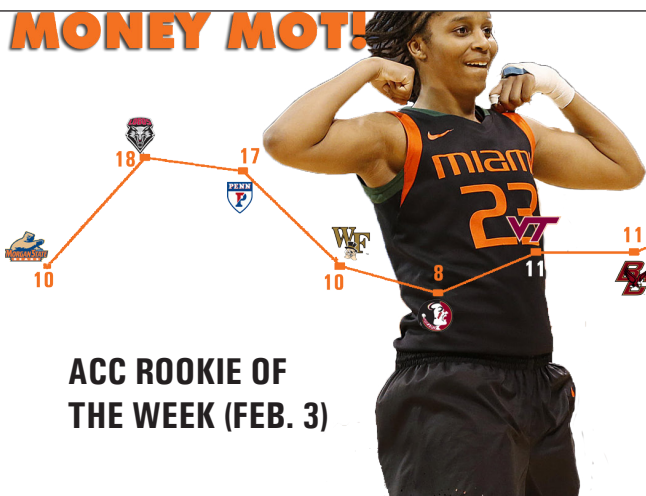

MONEY MOT!

ACC ROOKIE OF THE WEEK (FEB. 3)

- Motley is averaging a team-high 13.4 ppg in ACC games, 2.8 points higher than her season average.
- Scored in double-figures in 11-of-last-12 and 15 of last 17.
- Over the past six games, Motley is shooting the ball from the field at a 54 percent clip
- Averaging 15.8 ppg over the past six games

MEIER USA BASKETBALL COY

University of Miami women's basketball head coach Katie Meier has been named a co-recipient of the 2013 USA Basketball National Coach of the Year award after leading the USA U19 team to a gold medal and perfect 9-0 record at the 2013 FIBA U19 World Championships. Florida men's coach Billy Donovan was the recipient on the men's side.

"First of all, I don't think anyone who coaches for USA Basketball should ever receive an individual award," Meier said. "USA Basketball is such a great organization and Carol Callan and her staff are so knowledgeable and supportive that I personally just felt blessed to be a part of it all. I'm truly honored and do consider this as the highest of awards. Thanks to USA Basketball for letting me share in their gold medal streak."

BLOCK PARTY

Miami is third in the ACC with 4.5 blocks per game. Jass is 4th in the ACC with 42 blocks this season (1.7/game).

UNF	3	ASU	2	DUKE	2
RICHMOND	2	MORGAN	3	UNC	1
MTSU	2	UNM	6	GA TECH	1
OAKLAND	4	PENN	1	CUSE	4
YALE	4	WAKE	1		
MIZZOU	1	NCSSU	2		
COPPIN	3	NOTRE DAME	2		
		CLEMSON	1