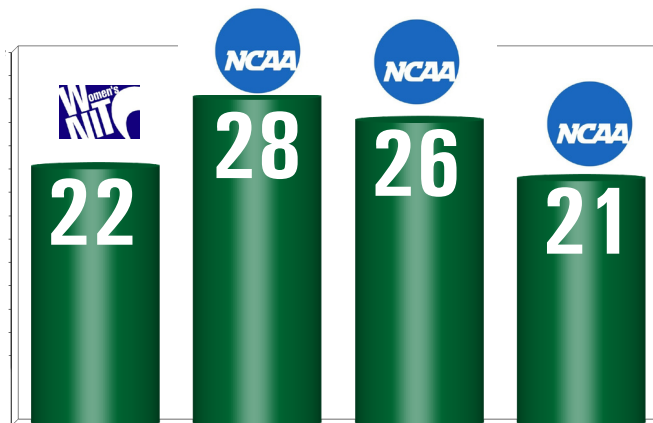

FOUR STRAIGHT 20-WIN SEASONS

Miami has played in the postseason in four consecutive years with the most recent three in the NCAA tournament. In each of those seasons, Miami posted 20+ wins.

In 2013-14 Miami will aim to reach its fourth consecutive NCAA tournament and 5th straight 20-win season--something that hasn't been done since the span of 1988-89 through 1992-93.