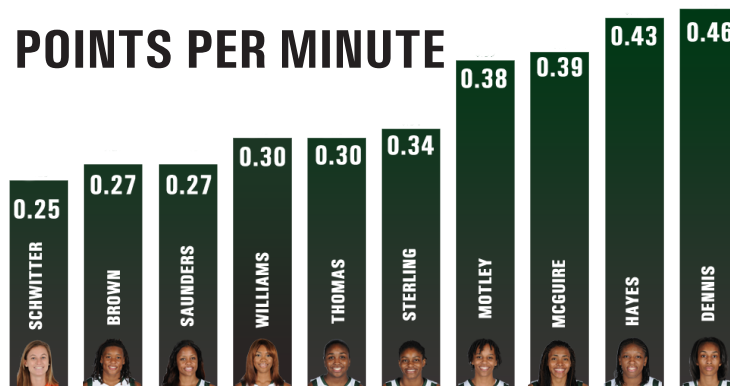

The Hurricanes forced 27 Wake Forest turnovers, including 19 steals—the most of any ACC team in conference play this season. Seven different Miami players recorded a steal in the game and Adrienne Motley and Maria Brown both had four apiece.

Three Canes eclipsed the double-figure scoring mark, with Motley leading the way with 15 points. Keyona Hayes added 12 and McGuire contributed 11 as the Hurricanes used a well-balanced scoring attack to gain their lead.

The Hurricanes trailed by four going into halftime, but finished the first half on a 6-0 run and carried that momentum into the second half.

PLAYER EFFICIENCY RATINGS

	HAYES	13.7
	MOTLEY	12.3
	MCGUIRE	11.6
	WILLIAMS	11.5
	DENNIS	9.9
	BROWN	9.8
	SAUNDERS	7.2
	THOMAS	5.2
	STERLING	4.3
	SCHWITZER	1.0

BY THE NUMBERS

29 Miami's strength of schedule ranks 29th in the country. The Hurricanes have played or will play the No. 2, No. 7, No. 9, No. 13, No. 14, No. 20, and No. 23 teams this season. In all but two of those games, Miami won or was defeated by single digits. Over the past 10 games, six of Miami's opponents have been ranked or in the receiving votes category at the time of the game.

10.3 Necole Sterling is averaging 10.3 ppg over the last three games. It's the only three-straight games this season at Sterling has scored 8+ points.

14.5 Adrienne Motley is averaging 14.5 ppg in Miami's six ACC wins.

POINTS PER MINUTE