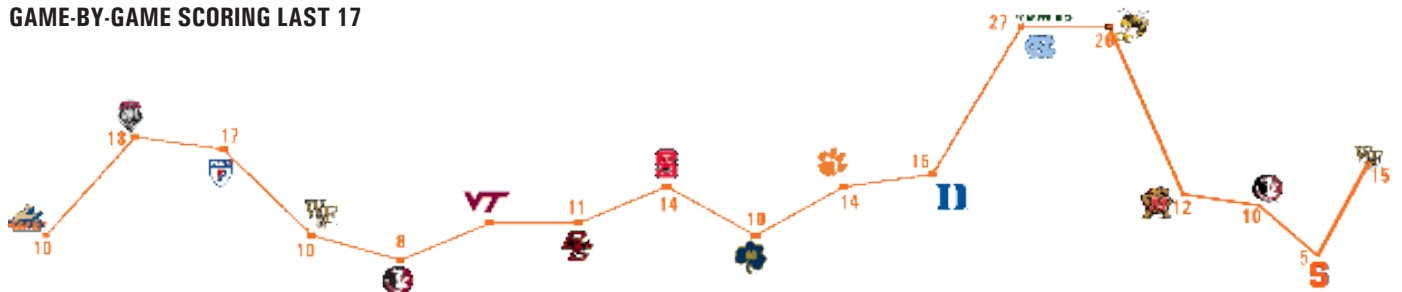

GAME-BY-GAME SCORING LAST 17

Opposition	2013-14		
	P	R	A
UNF	9	8	2
Richmond	0	3	3
Middle Tennessee	2	3	4
Oakland	8	3	3
Yale	4	4	2
St. Francis	9	4	2
Mizzou/Hartford	12	4	3
Minnesota	2	0	1
Coppin State	8	1	5
Arizona State	6	1	2
Morgan State	10	4	2
New Mexico	18	3	1
Penn	17	6	2
Wake Forest	10	6	1
Florida State	8	4	5
Virginia Tech	11	3	3
Boston College	11	5	0
NC State	14	2	3
Notre Dame	10	5	1
Clemson	14	3	1
Duke	15	7	6
North Carolina	27	8	2
Georgia Tech	26	3	8
Maryland	12	2	0
Florida State	10	3	0
Syracuse	5	1	3
Wake Forest	15	3	4
Virginia	-	-	-
Pittsburgh	-	-	-

Motley Season / Career Highs

- **Points**
  Season: 27, at UNC 2/2/14
- **Rebounds**
  Season: 8, at UNC 2/2/14
- **Assists**
  Season: 8, vs GT 2/09/14
- **Steals**
  Season: 4*, vs. Wake Forest 2/23/14
- **Blocked Shots**
  Season: 1* at Oakland 11/19/13
- **Field Goals**
  Season: 11, vs GT 2/09/14
- **Field Goal Attempts**
  Season: 16, vs GT 2/09/14
- **Free Throws**
  Season: 6, at UNC 2/2/14
- **Free Throw Attempts**
  Season: 8*, vs Wake Forest 2/24/14
- **3-Point Field Goals**
  Season: 3, vs New Mexico 12/29/13
- **3-Point Field Goal Attempts**
  Season: 5*, vs Wake Forest 2/24/13
- **Minutes**
  Season: 36, vs GT 2/09/14

*Recorded more than once with most recent listed