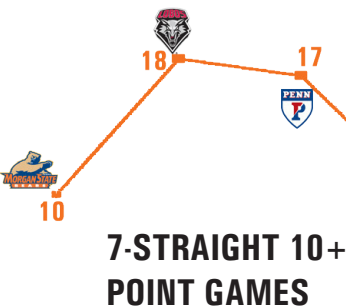

MEIER USA BASKETBALL COY

University of Miami women's basketball head coach Katie Meier has been named a co-recipient of the 2013 USA Basketball National Coach of the Year award after leading the USA U19 team to a gold medal and perfect 9-0 record at the 2013 FIBA U19 World Championships. Florida men's coach Billy Donovan was the recipient on the men's side.

"First of all, I don't think anyone who coaches for USA Basketball should ever receive an individual award," Meier said. "USA Basketball is such a great organization and Carol Callan and her staff are so knowledgeable and supportive that I personally just felt blessed to be a part of it all. I'm truly honored and do consider this as the highest of awards. Thanks to USA Basketball for letting me share in their gold medal streak."

BLOCK PARTY

Miami is third in the ACC with 4.9 blocks per game. Jass is 4th in the ACC with 41 blocks this season (1.9/game).

UNF	3	ASU	2
RICHMOND	2	MORGAN	3
MTSU	2	UNM	6
OAKLAND	4	PENN	1
YALE	4	WAKE	1
MIZZOU	1	NCSU	2
COPPIN	3	NOTRE DAME	2
		CLEMSON	1
		DUKE	2