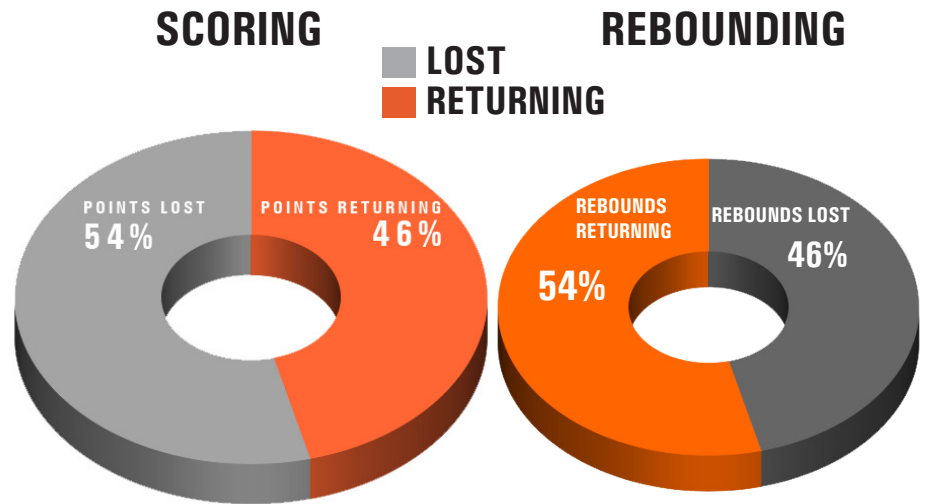

POINTS / REBOUNDS RETURNING (2012-13)

FOUR STRAIGHT 20-WIN SEASONS

Miami has played in the postseason in four consecutive years with the most recent three in the NCAA tournament. In each of those seasons, Miami posted 20+ wins.