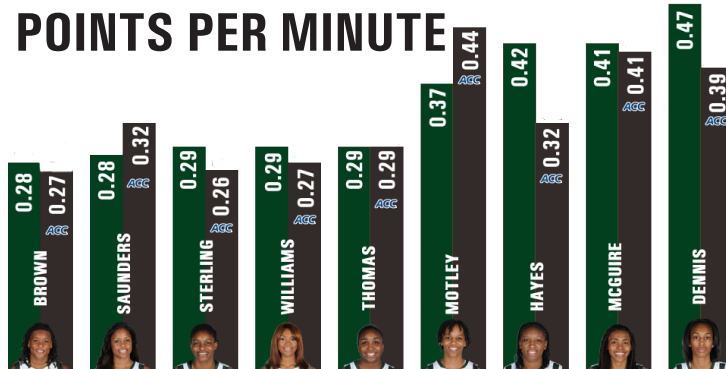

2013-14 STATISTICAL LEADERS

SCORING

CAPRICE DENNIS

12.2 PPG

ADRIENNE MOTLEY

10.2 PPG

REBOUNDING

KEYONA HAYES

PLAYER EFFICIENCY RATINGS

MCGUIRE SOARS ONTO SCENE vs DUKE (LITERALLY)

- Against the No. 3 team in the nation, Suriya McGuire put together the best performance of her career, scoring 23 points on 8-of-15 shooting from the field. McGuire also had four steals and blocked two shots.
- Has scored in double figures in 11 games this season.
- Has recorded one double double
- Is averaging 11.5 in ACC wins

POINTS PER MINUTE

MONEY MOT!

- Motley scored 10+ points in seven-straight games and in 11 of the last 12 games. In the first 10 games Motley averaged 6.0 ppg.
- Motley is averaging a team-high 13.3 ppg in ACC games, three points higher than her season average.
- In the win against 6th-ranked North Carolina on Sunday, Motley scored 14 of Miami's final 22 points and 5 of their final 7 shots. The freshman has now scored in double-figures in 11 of the last 12 games.