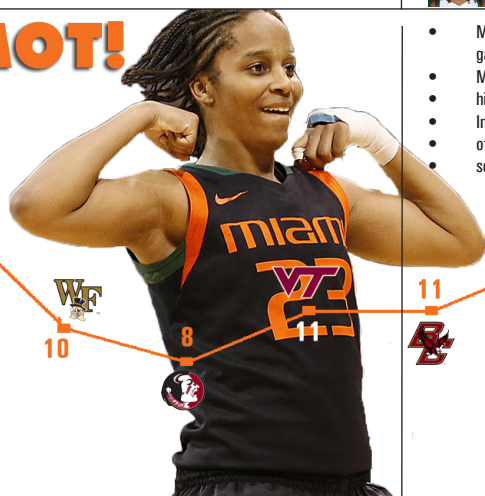

MONEY MOT!

- Motley scored 10+ points in seven-straight games and in 11 of the last 12 games. In the first 10 games Motley averaged 6.0 ppg.
- Motley is averaging a team-high 13.3 ppg in ACC games, three points higher than her season average.
- In the win against 6th-ranked North Carolina on Sunday, Motley scored 14 of Miami's final 22 points and 5 of their final 7 shots. The freshman has now scored in double-figures in 11 of the last 12 games.