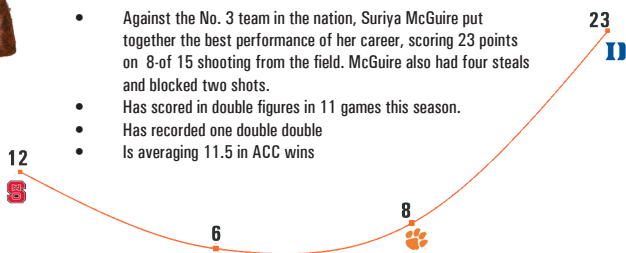

ASSISTS
5

But in a game of runs, UNC (17-5, 5-3 ACC) stormed back and reduced the Miami lead to six points as the teams went in the locker room at halftime.

With the Hurricanes holding a two-point lead with just over a minute remaining in regulation, Motley drove baseline as the shot clock was winding down and missed short on a three-foot jumper, but Hayes was there for the put back to give Miami a four-point lead.

PLAYER EFFICIENCY RATINGS

MCGUIRE SOARS ONTO SCENE vs DUKE (LITERALLY)

- Against the No. 3 team in the nation, Suriya McGuire put together the best performance of her career, scoring 23 points on 8-of-15 shooting from the field. McGuire also had four steals and blocked two shots.
- Has scored in double figures in 11 games this season.
- Has recorded one double double
- Is averaging 11.5 in ACC wins