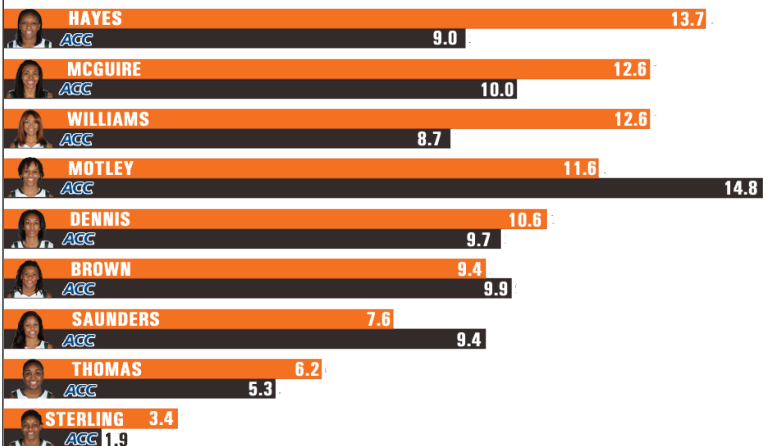

PLAYER EFFICIENCY RATINGS

MCGUIRE SOARS ONTO SCENE vs DUKE (LITERALLY)

- Against the No. 3 team in the nation, Suriya McGuire put together the best performance of her career, scoring 23 points on 8-of-15 shooting from the field. McGuire also had four steals and blocked two shots.
- Has scored in double figures in 11 games this season.
- Has recorded one double double
- Is averaging 11.5 in ACC wins