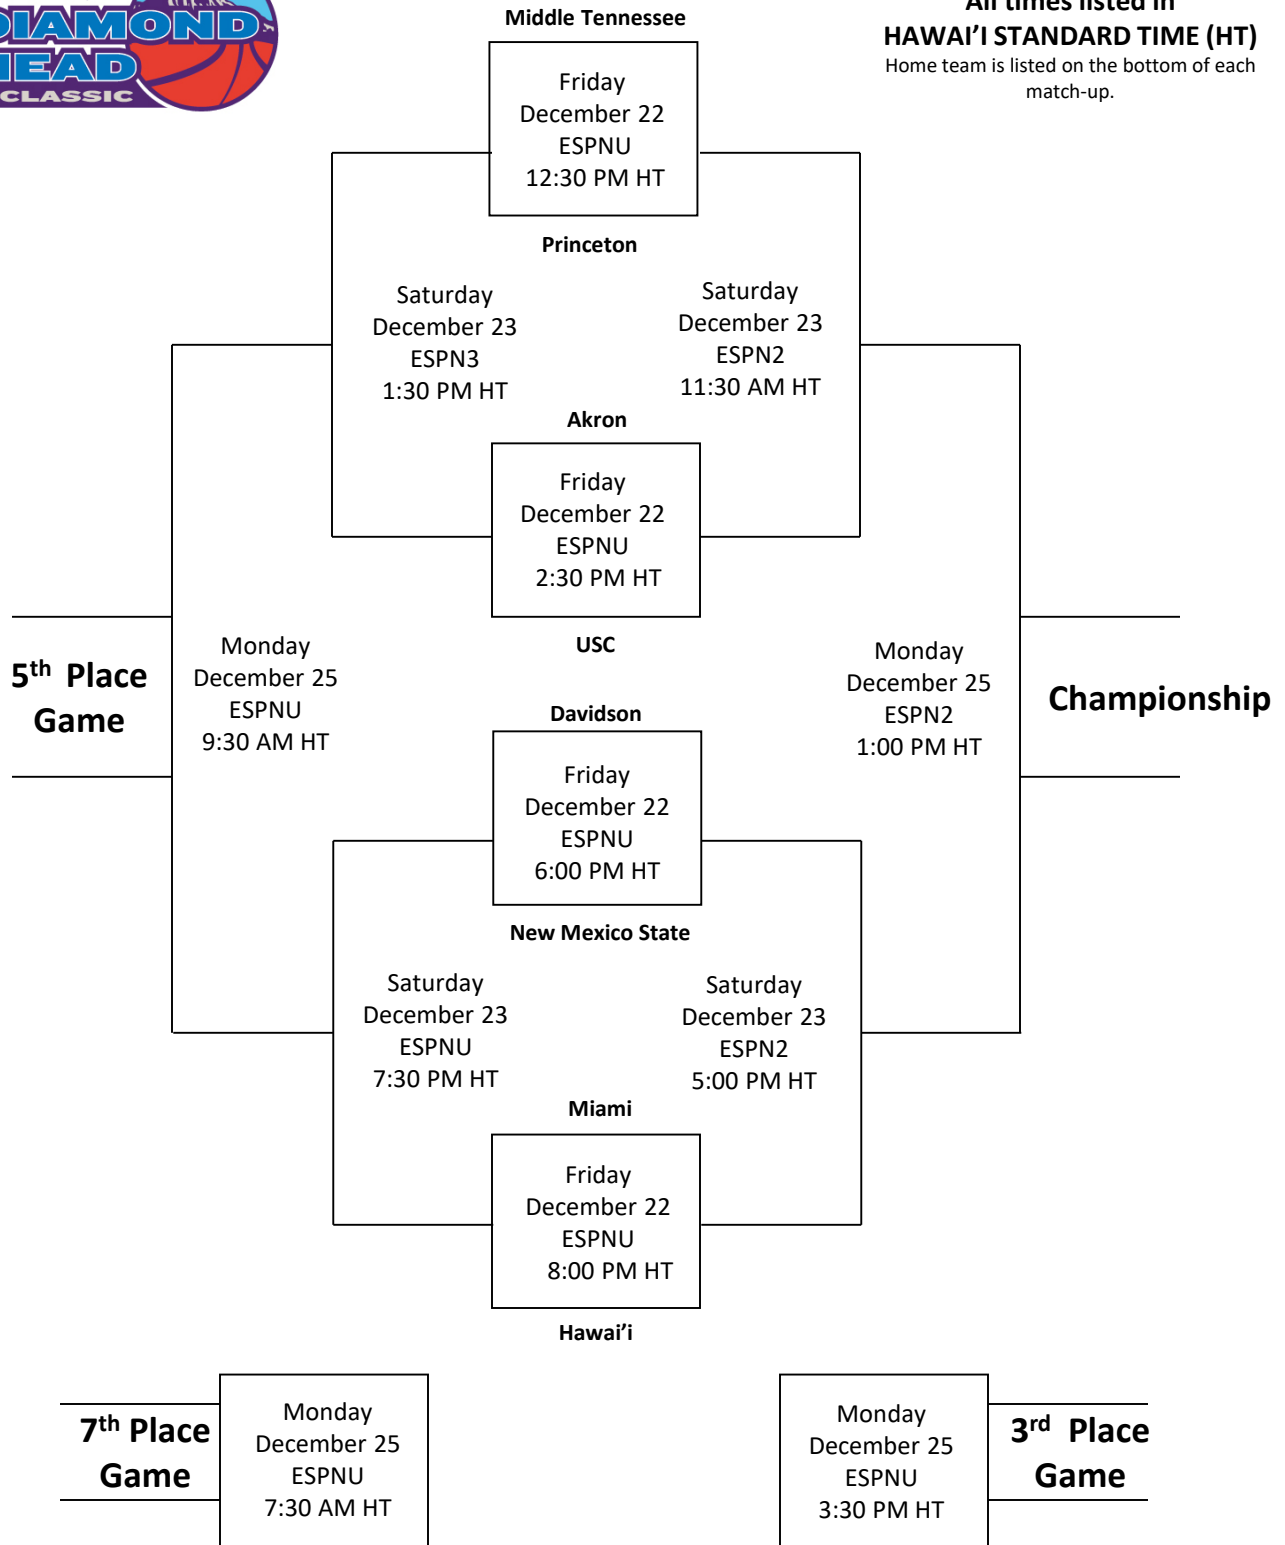

All times listed in
HAWAII STANDARD TIME (HT)
Home team is listed on the bottom of each
match-up.

QUICK FACTS

GENERAL

Founded _____ 1907
Enrollment _____ 20,000
Nickname _____ Rainbow Warriors
School Colors _____ Green, Black, Silver, White
Conference _____ Big West
Interim Chancellor _____ David Lassner
Athletics Director _____ David A.K. Matlin
Arena (Cap.) _____ Stan Sheriff Center (10,300)

History

First Year of Basketball (Total) _____ 1912 (97)
Overall All-Time Record _____ 1,108-1,089-1^
Collegiate All-Time Record _____ 801-914^
All-Time Big West Record _____ 29-34* (5)
NCAA Appearances (Last) _____ 5 (2016)
NIT Appearances (Last) _____ 8 (2004)
Last Postseason Opponent _____ Maryland (2016)
Result _____, L, 60-73 (NCAA Round of 32)
^ - 36 wins vacated * - 19 wins vacated

Sports Information

Media Relations Director _____ Derek Inouchi
Basketball SID _____ Neal Iwamoto
E-mail _____ niwamoto@hawaii.edu
Office Phone _____ (808) 956-7506
Cell Phone _____ (808) 375-6819
Office Fax _____ (808) 956-4470
Press Row Phone _____ (808) 956-9408
Website _____ HawaiiAthletics.com
Twitter _____ @HawaiiMBB
Instagram _____ @HawaiiBasketball
FaceBook _____ HawaiiBasketball

COACHING STAFF

Head Coach (Yrs) _____ Eran Ganot (3rd)
Alma Mater (Yr) _____ Swarthmore College (2003)
Associate HC (Yrs) _____ Adam Jacobsen (3rd)
Alma Mater (Yr) _____ Pacific (1997)
Assistant Coach (Yrs) _____ Marlon Stewart (1st)
Alma Mater (Yr) _____ Washington State (2008)
Assistant Coach (Yrs) _____ John Montgomery (2nd)
Alma Mater (Yr) _____ Loyola Marymount (2007)
Basketball DOBO (Yrs) _____ Todd Okeson (2nd)
Alma Mater (Yr) _____ Nevada (2006)
Basketball Office Phone _____ (808) 956-6501

TEAM INFORMATION

2016-17 Overall Record _____ 14-16
Big West Record/Finish _____ 8-8 (5th)
Starters Returning/Lost _____ 4/1
Letterwinners Returning/Lost _____ 8/5
Redshirts Returning _____ 2
Newcomers _____ 5

Interview Policy

UH players are available to the media after practice, except on game days. All interviews must be coordinated through the UH Sports Media Relations office. Telephone interviews will be conducted as long as it does not interfere with the student-athlete's class schedule. Post-game interviews, for UH student-athletes, will be conducted in the Stan Sheriff Center Green Room only, following a brief cooling off period. Visiting team interviews will be conducted outside the opponent locker room.

UH Versus Miami

► This will be the fifth all-time meeting between the programs and the second in the last five years.
► Three of the previous four meetings came in Honolulu.
► Three of the four meetings have been decided by double-digits.

All-Time Meetings (1-3)

Home: 1-2	Away: 0-1	Neut.: 0-0		
Date	Score	Mar.	W/L	Site
12/6/67	83-102	-19	L	H
12/7/67	110-76	+34	W	H
1/31/69	82-84	-2	L	A
12/22/12	58-73	-15	L	H

UH Versus The ACC

UH is 9-25 all-time versus teams currently in the Atlantic Coast Conference....UH has played against ACC opponents three others times in the Diamond Head Classic, falling to Miami (2012) and Florida State (2010), while defeating Clemson (2011).

UH Versus Nationally Ranked Teams:

► UH is 19-104 versus AP Top 25 teams and 3-41 against the Top 10.

► UH is 16-63 all-time at home vs. ranked opponents.

► This will mark just the third straight year the 'Bows face a Top-10 program, previously falling to No. 5 UNC (2016) and No. 3 Oklahoma (2015).

► UH is 1-2 vs. ranked opponents in the Diamond Head Classic. The 'Bows upset No. 14 Xavier in OT (2012), lost to No. 11 Wichita State in OT (2014) and nearly upset No. 3 Oklahoma (2015).