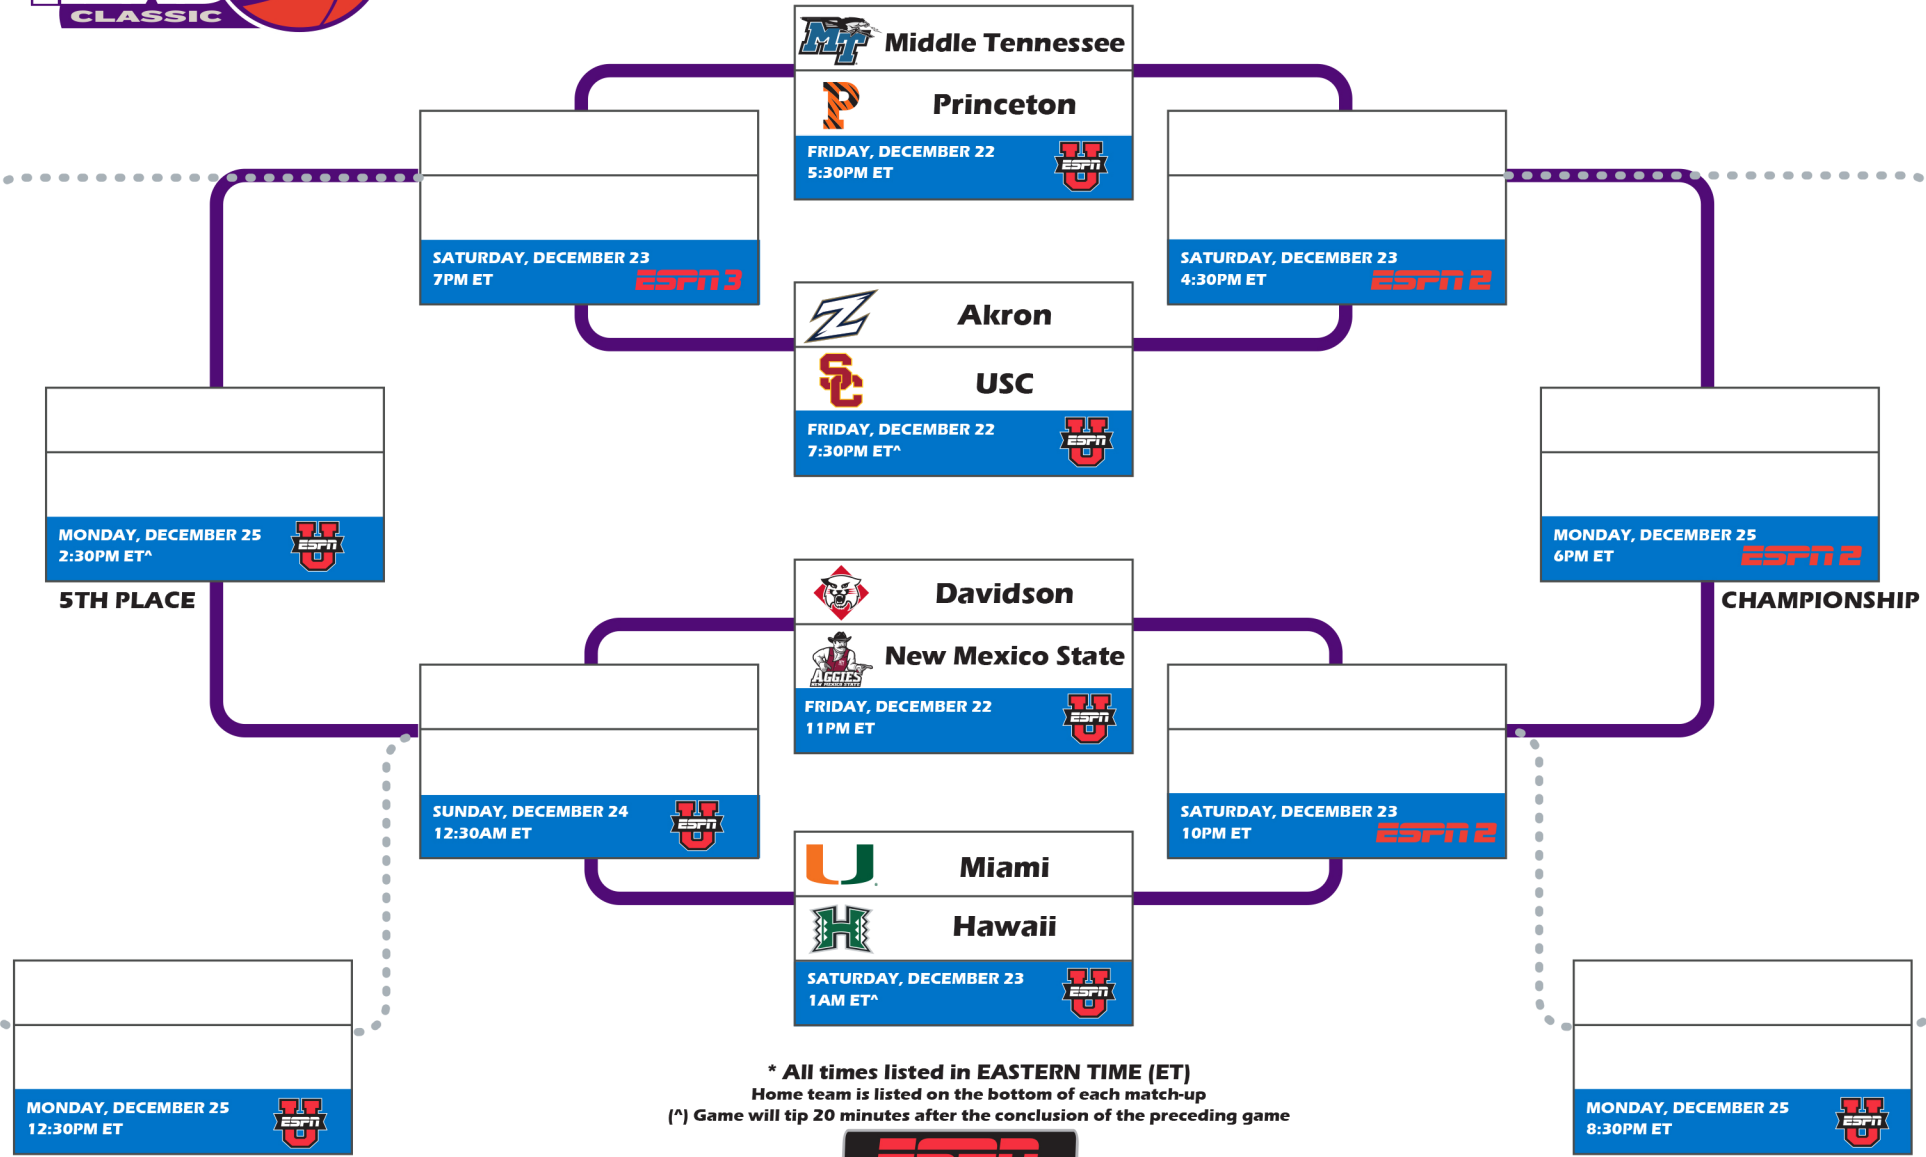

2017 Hawaiian Airlines Diamond Head Classic

December 22, 23 & 25
 Stan Sheriff Center
 Honolulu, Hawai'i

* All times listed in EASTERN TIME (ET)
 Home team is listed on the bottom of each match-up
 (^) Game will tip 20 minutes after the conclusion of the preceding game

Non-Bracketed Games: Princeton at USC (Dec. 19)