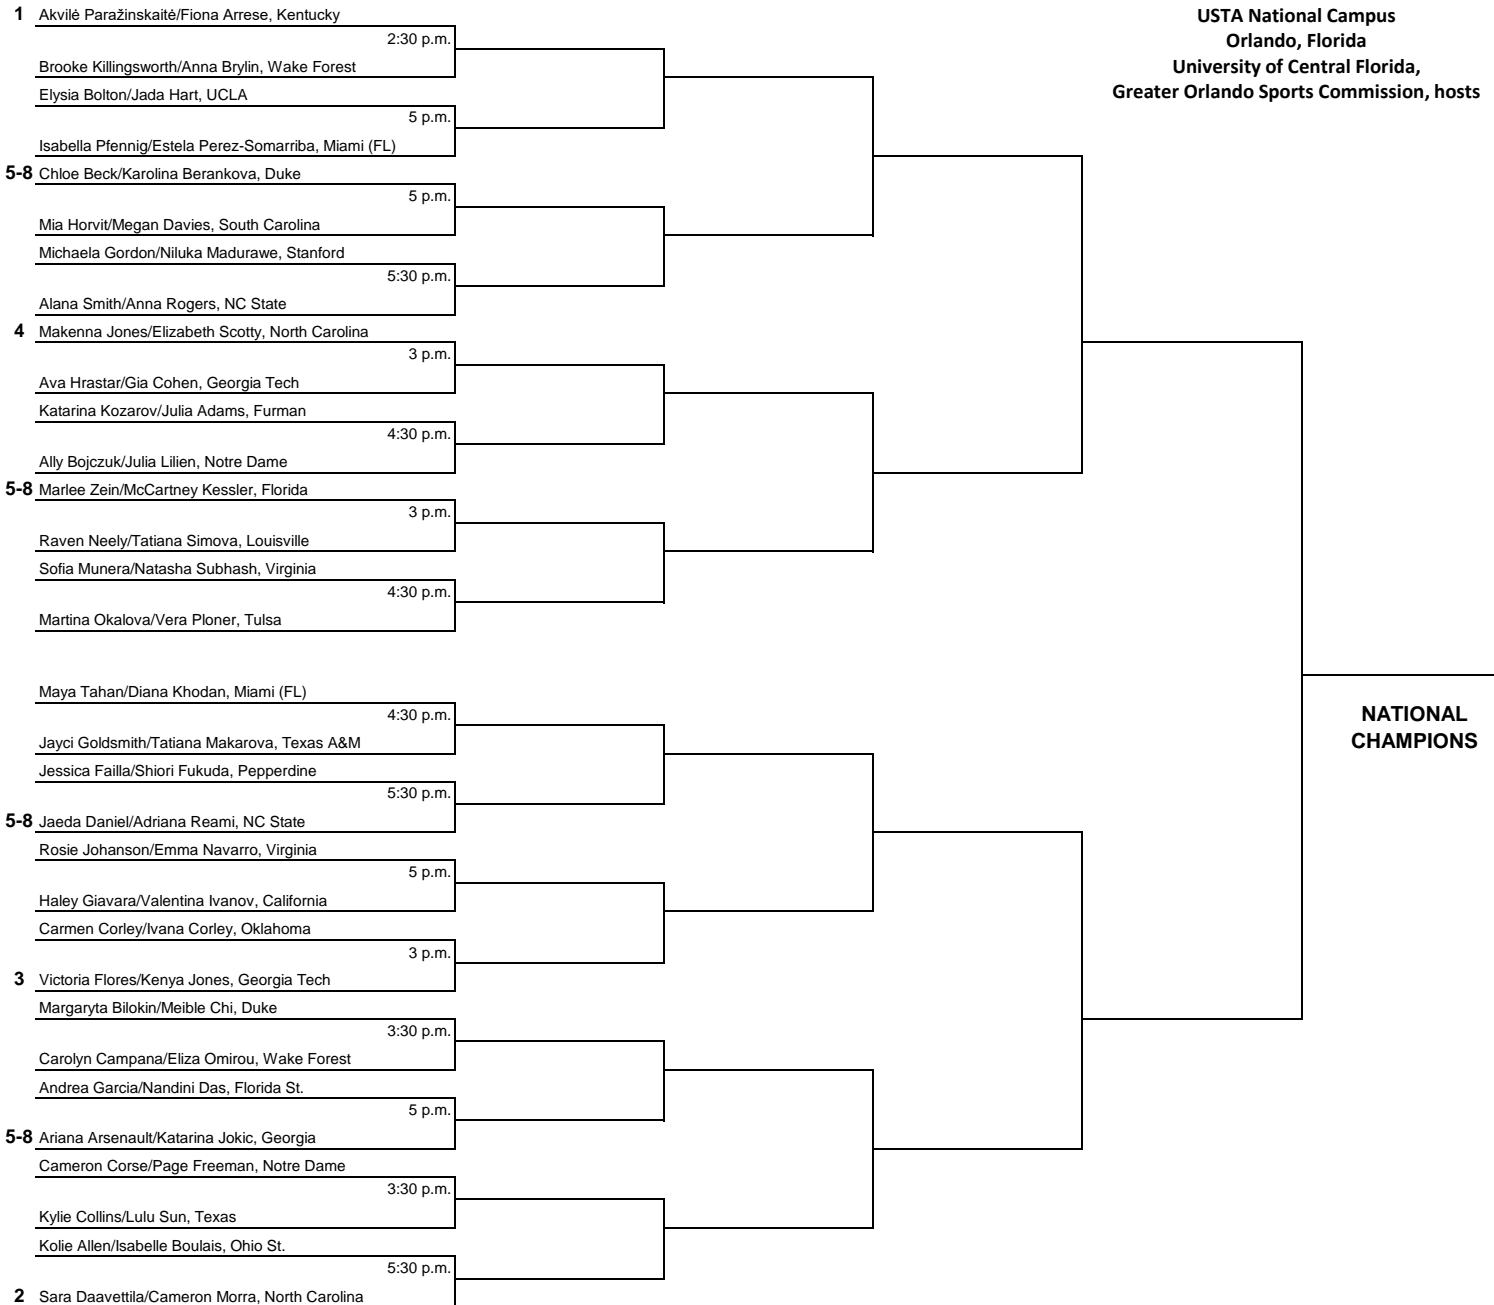

2021 NCAA Division I Women's Tennis Championship

Event: Doubles Championship

Round of 32
May 24

Round of 16
May 25

Quarterfinals
May 26

Semifinals
May 27

Championship
May 28

All times are Eastern time.
Information subject to change.