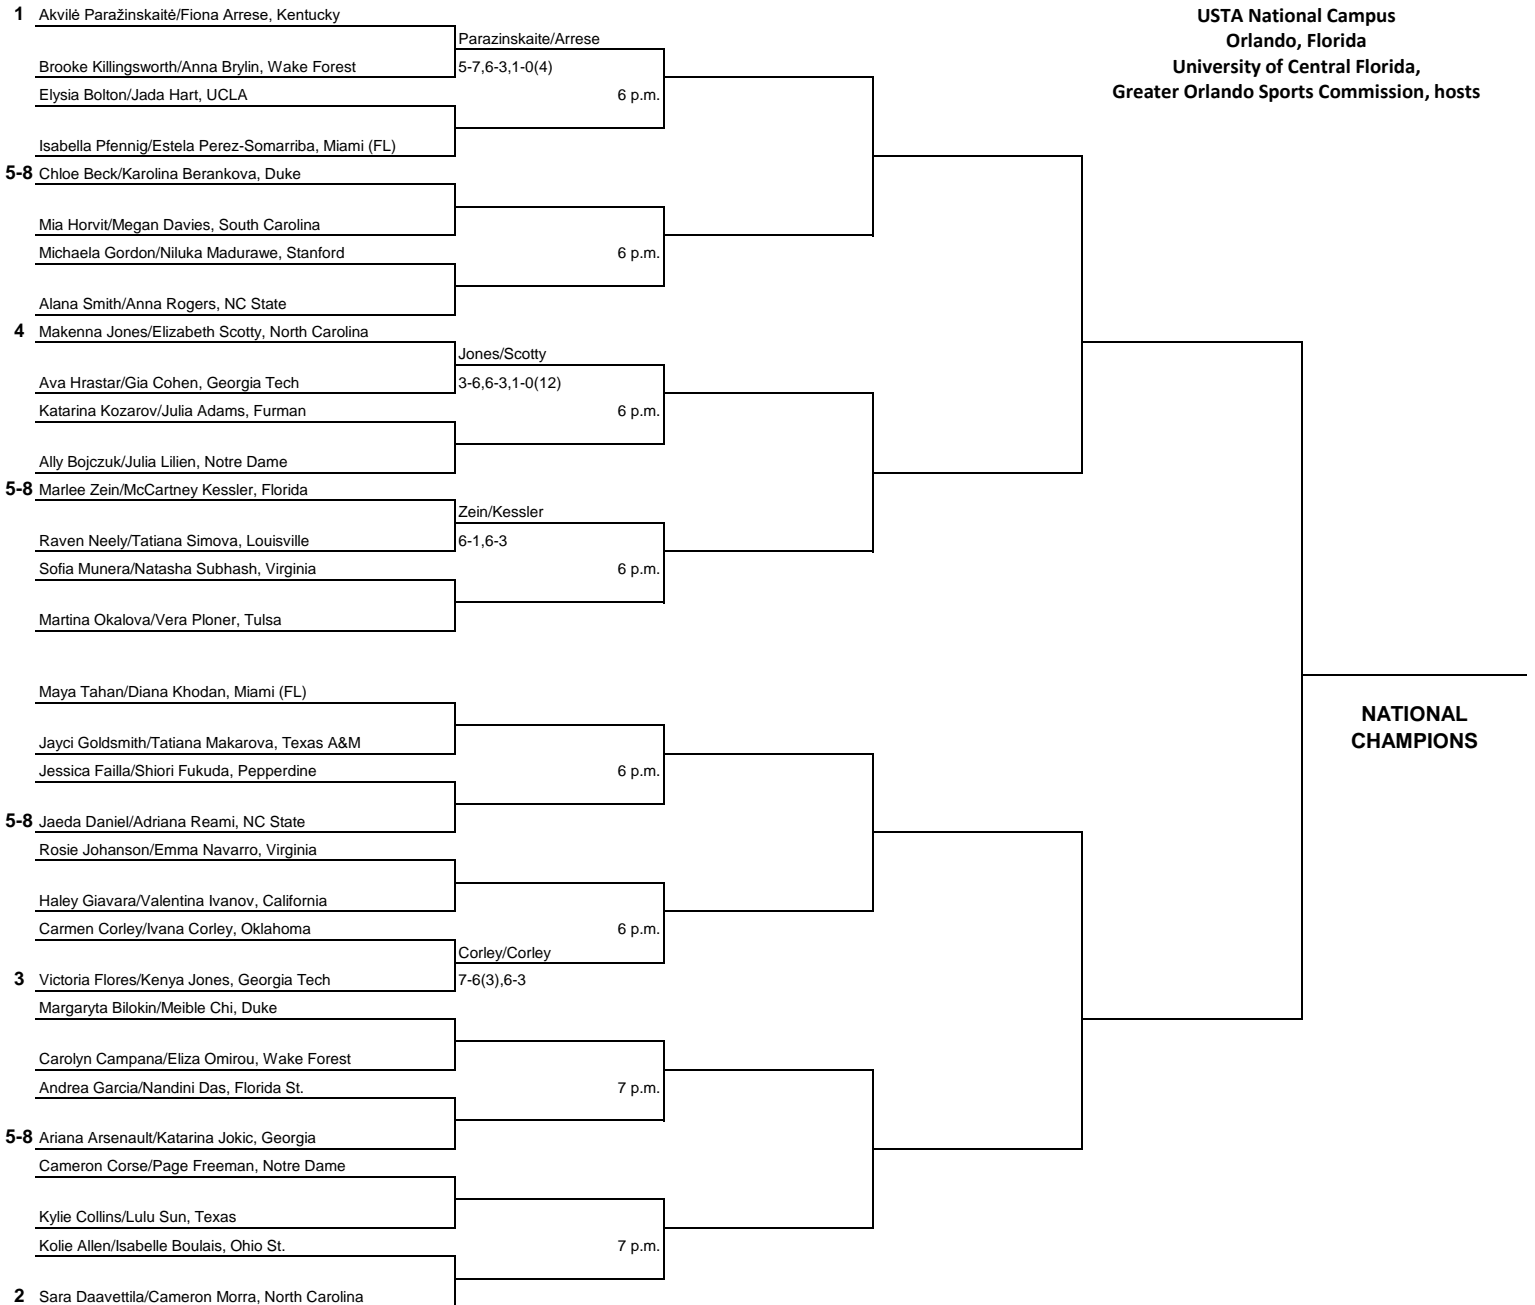

2021 NCAA Division I Women's Tennis Championship

Event: Doubles Championship

Round of 32
May 24

Round of 16
May 25

Quarterfinals
May 26

Semifinals
May 27

Championship
May 28

All times are Eastern time.
Information subject to change.