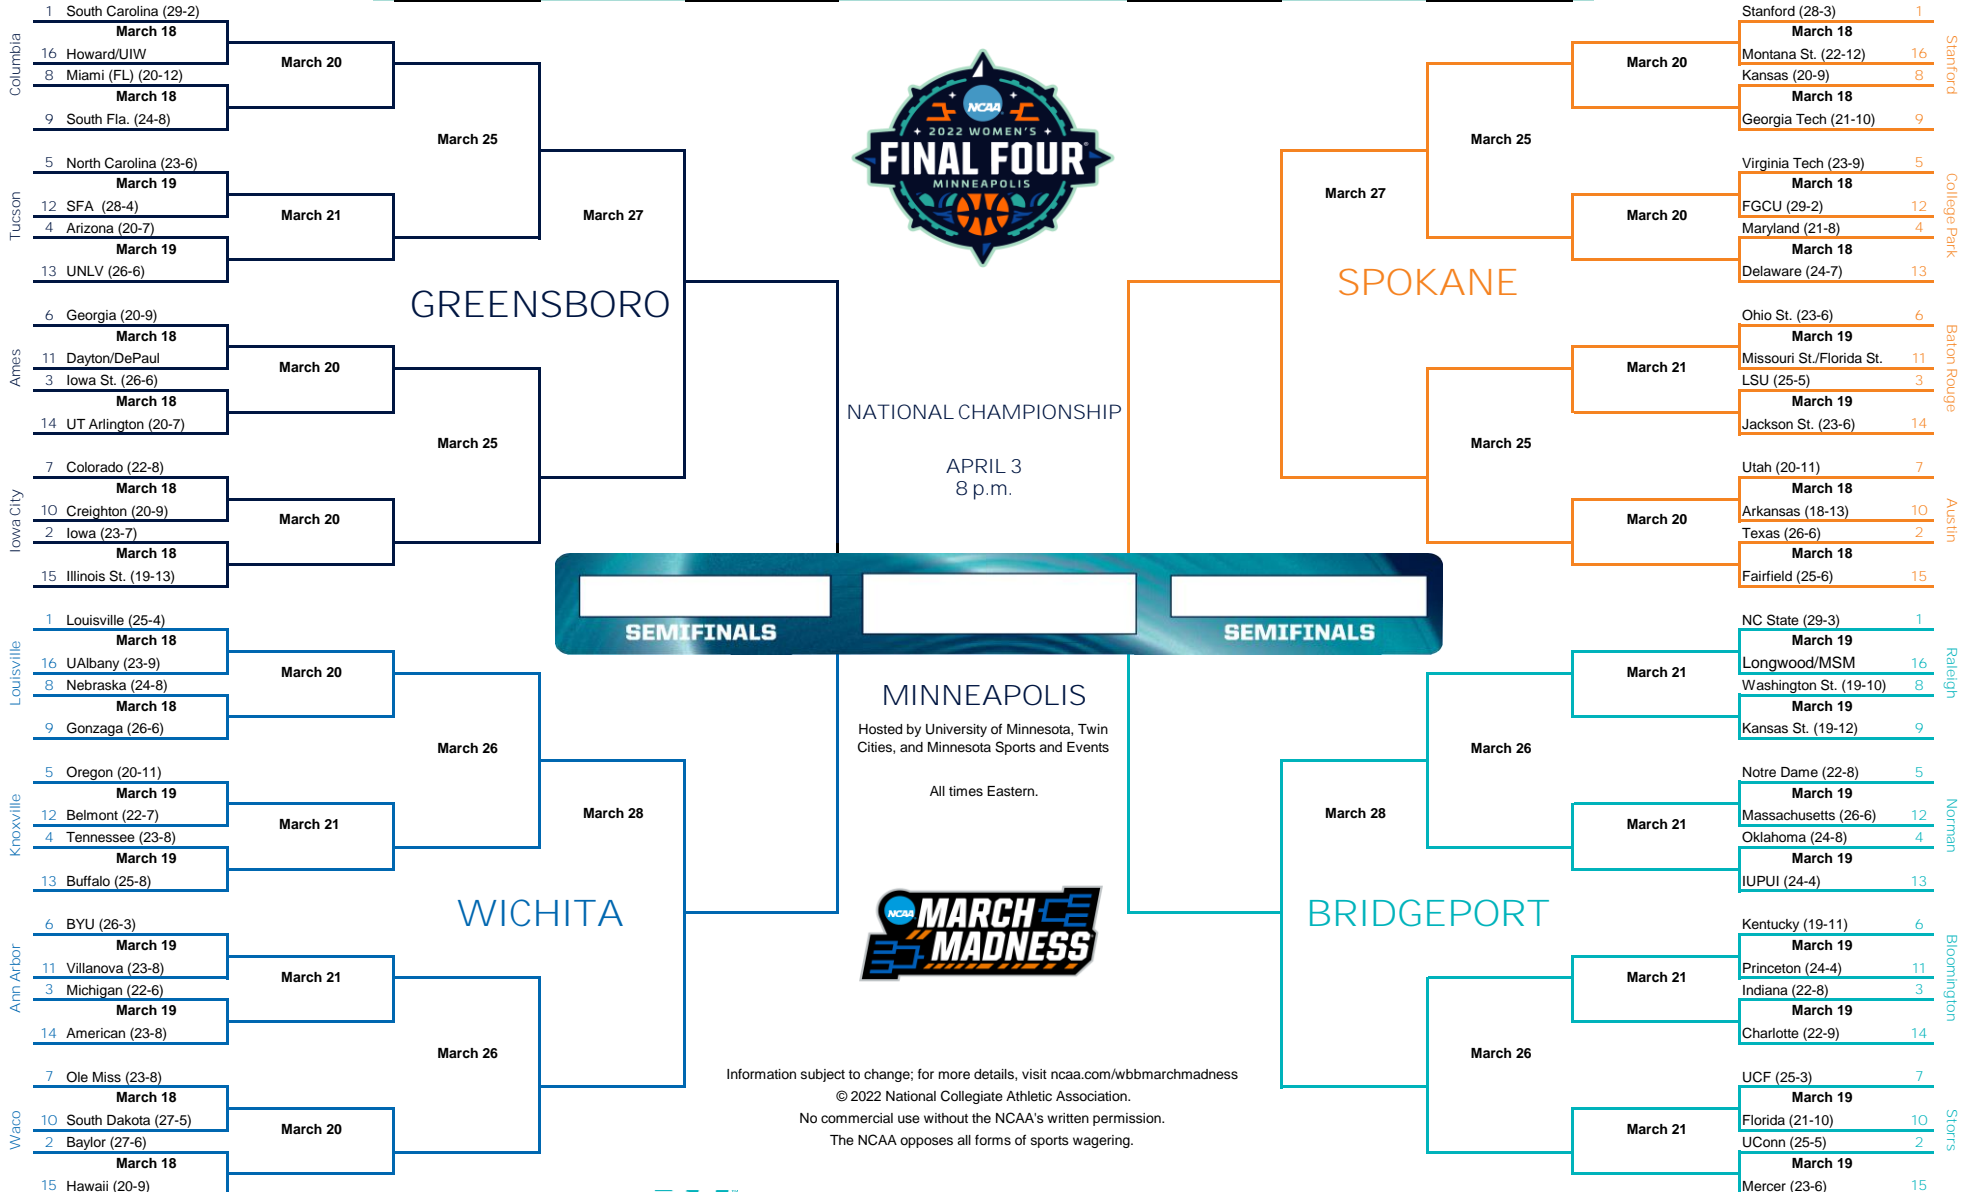

# 2022 NCAA DIVISION I WOMEN'S BASKETBALL CHAMPIONSHIP

FIRST ROUND March 18-19    SECOND ROUND March 20-21    SWEET SIXTEEN® March 25-26    ELITE 8® March 27-28    NATIONAL SEMIFINALS April 1    NATIONAL SEMIFINALS April 1    ELITE 8® March 27-28    SWEET SIXTEEN® March 25-26    SECOND ROUND March 20-21    FIRST ROUND March 18-19

**FIRST FOUR®**

Ames Dayton (25-5) March 16 9 p.m. ESPN DePaul (20-10)	Baton Rouge Missouri St. (24-7) March 17 9 p.m. ESPN2 Florida St. (17-13)	Howard (20-9) March 16 7 p.m. ESPN UIW (13-16)	Columbia Longwood (21-11) March 17 7 p.m. ESPN2 Mount St. Mary's (16-12)
--	---	---	--

**FOUR IT ALL**

**#MARCHMADNESS**