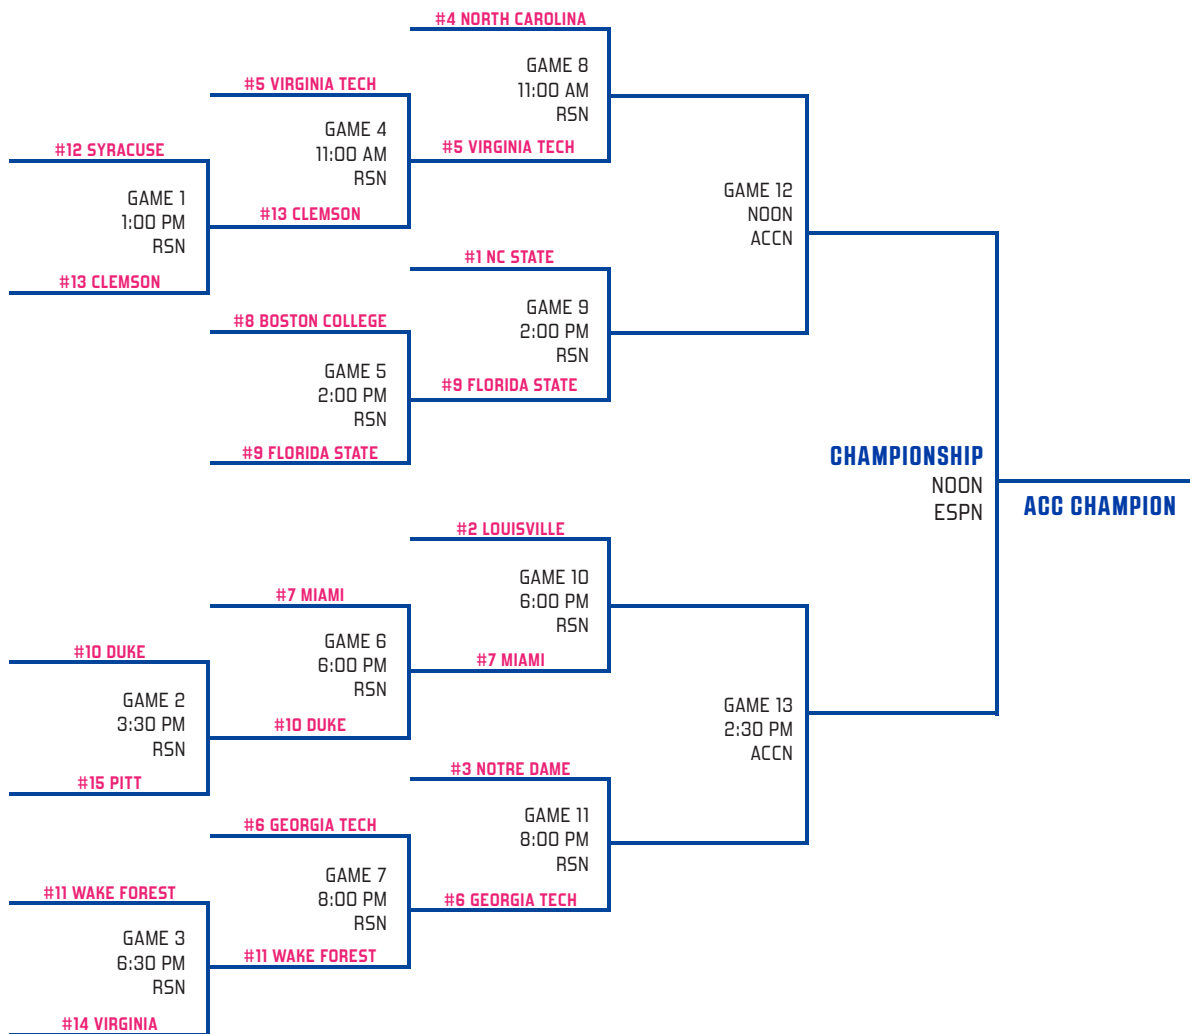

# 2022 ACC WOMEN'S BASKETBALL TOURNAMENT

**FIRST ROUND**  
WEDNESDAY • MARCH 2

**SECOND ROUND**  
THURSDAY • MARCH 3

**QUARTERFINALS**  
FRIDAY • MARCH 4

**SEMIFINALS**  
SATURDAY • MARCH 5

**CHAMPIONSHIP**  
SUNDAY • MARCH 6