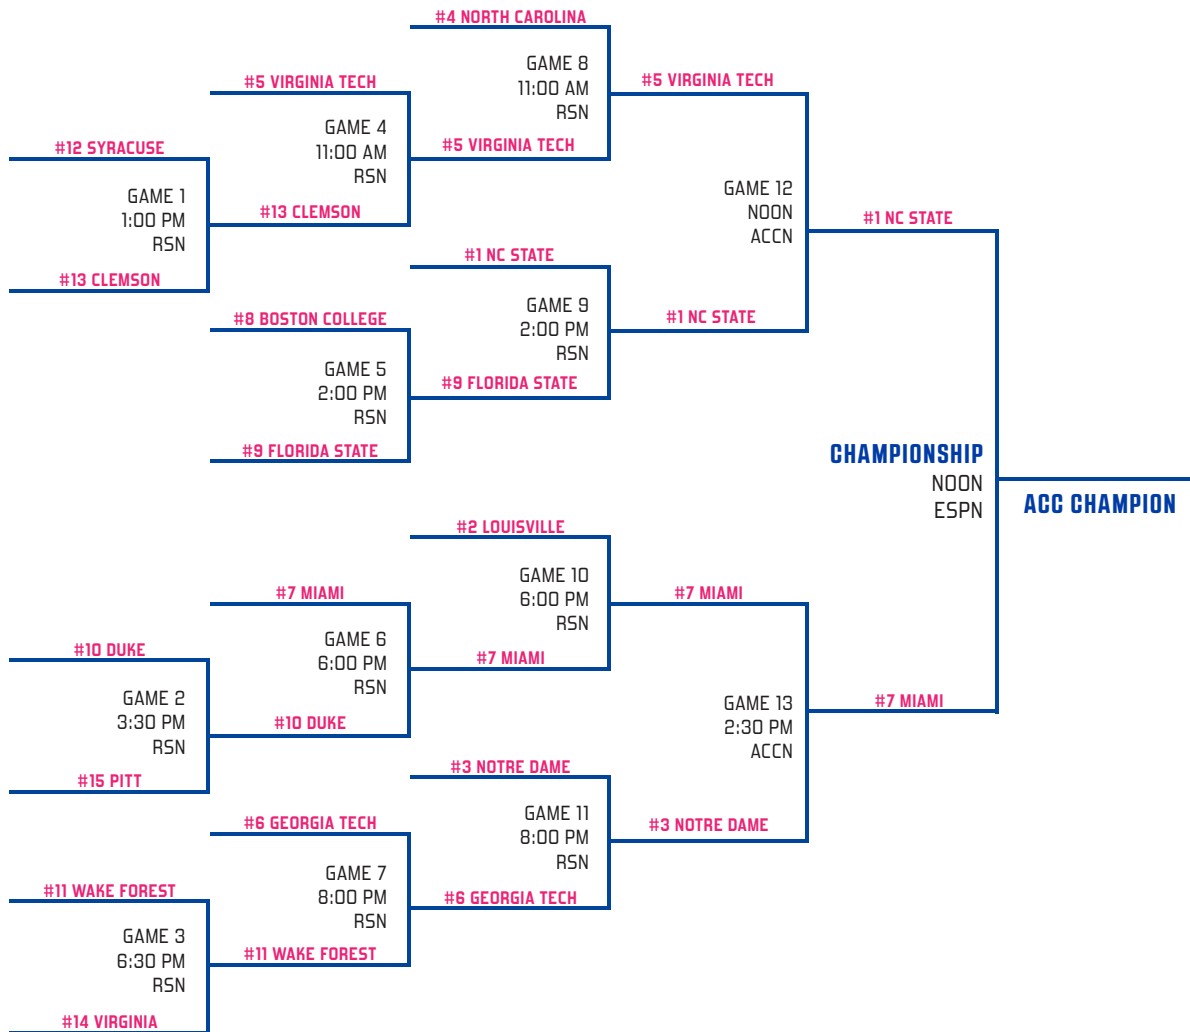

2022 ACC WOMEN'S BASKETBALL TOURNAMENT

FIRST ROUND
WEDNESDAY • MARCH 2

SECOND ROUND
THURSDAY • MARCH 3

QUARTERFINALS
FRIDAY • MARCH 4

SEMIFINALS
SATURDAY • MARCH 5

CHAMPIONSHIP
SUNDAY • MARCH 6

The ACC's Regional Sports Networks for the 2021-22 season are comprised of Bally Sports South, Bally Sports Florida, Bally Sports Sun, Bally Sports Midwest, Bally Sports Indiana, MASN, NESN and YES Network.