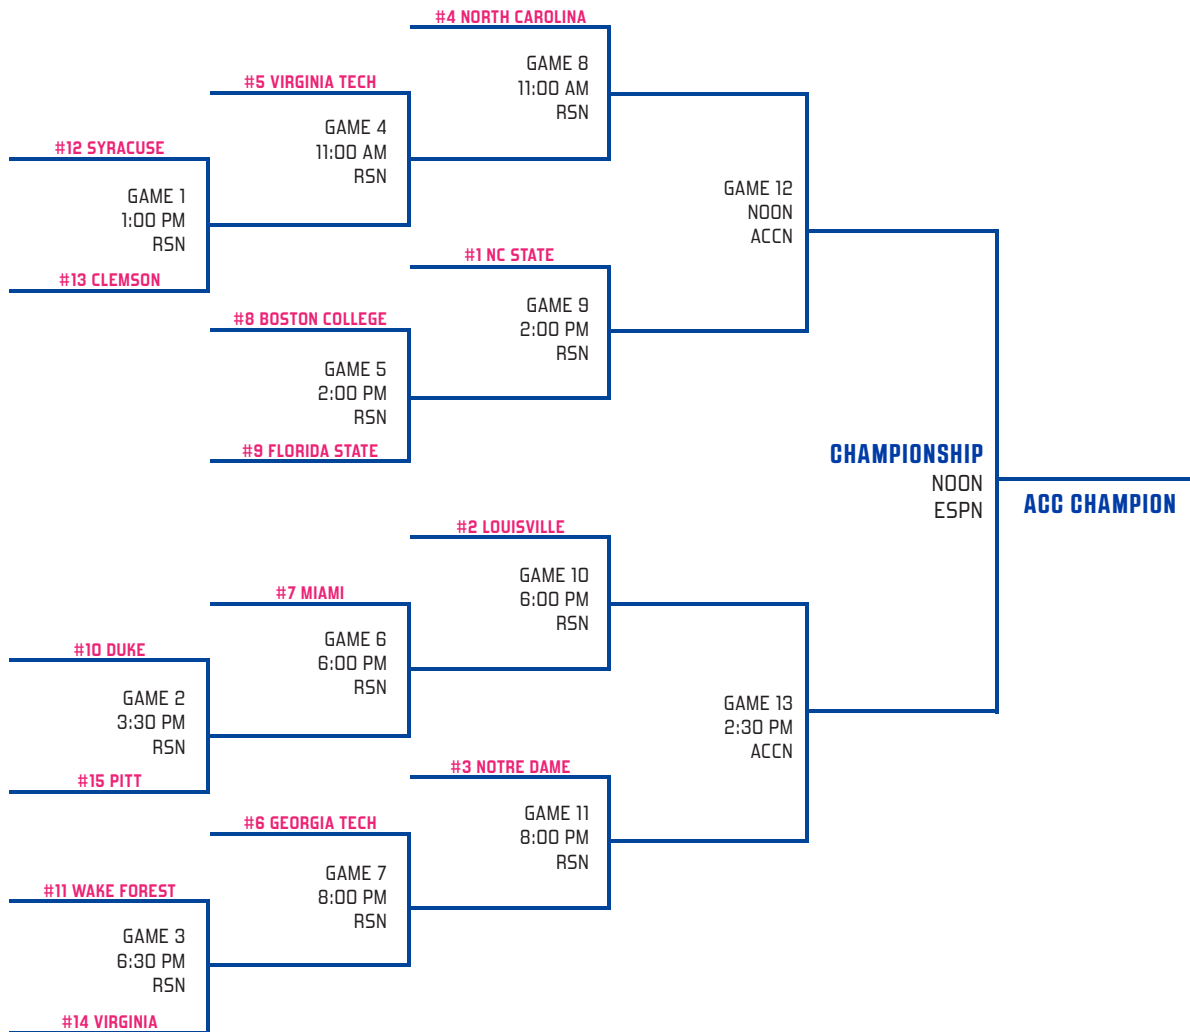

2022 ACC WOMEN'S BASKETBALL TOURNAMENT

FIRST ROUND
WEDNESDAY • MARCH 2

SECOND ROUND
THURSDAY • MARCH 3

QUARTERFINALS
FRIDAY • MARCH 4

SEMIFINALS
SATURDAY • MARCH 5

CHAMPIONSHIP
SUNDAY • MARCH 6

The ACC's Regional Sports Networks for the 2021-22 season are comprised of Bally Sports South, Bally Sports Florida, Bally Sports Sun, Bally Sports Midwest, Bally Sports Indiana, MASN, NESN and YES Network.