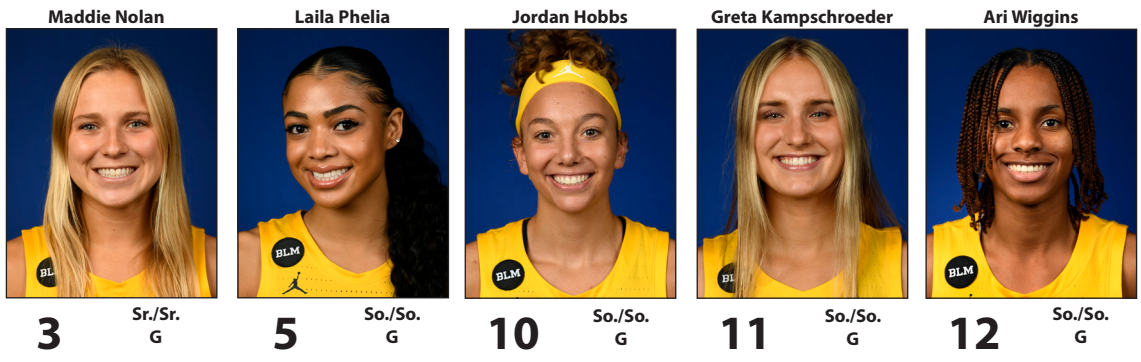

2022-23 WOLVERINES

No.	Name	Pos.	Ht.	Yr./Elig.	Hometown/High School (Previous School)
3	Maddie Nolan	G	5-11	Sr./Sr.	Zionsville, Ind./Zionsville
5	Laila Phelia	G	6-0	So./So.	Cincinnati, Ohio/Mount Notre Dame
10	Jordan Hobbs	G	6-3	So./So.	Springboro, Ohio/Springboro
11	Greta Kampschroeder	G	6-0	So./So.	Naperville, Ill./Naperville North (Oregon State)
12	Ari Wiggins	G	5-8	So./So.	Indianapolis, Ind./Heritage Christian
13	Kate Clarke	G	6-1	Fr./Fr.	Carmel, Ind./Carmel
20	Alyssa Crockett	F/G	6-2	Fr./Fr.	Westfield, Ind./Westfield
22	Chyra Evans	F	6-3	Fr./Fr.	Newcastle, New South Wales, Australia/ Lake Ginninderra Canberra
24	Michelle Sidor	G	5-8	Sr./Sr.	Upper Saddle River, N.J./Saddle River Day
25	Whitney Sollom	F	6-4	Jr./Jr.	Hartland, Mich./Hartland
30	Elise Stuck	G/F	6-1	Jr./Jr.	Charlevoix, Mich./Charlevoix
32	Leigha Brown	G	6-1	Sr./5th	Auburn, Ind./DeKalb (Nebraska)
33	Emily Kiser	F	6-3	Gr./5th	Noblesville, Ind./Noblesville
34	Izabel Varejão	F/C	6-4	Sr./Sr.	Vitoria-Espirito Santo, Brazil/Neuse Christian Academy (Raleigh, N.C.)
44	Cameron Williams	F	6-3	Jr./Jr.	Chicago, Ill./Whitney Young

Roster Breakdown

- **By Class**
- **5th (2):** Brown, Kiser
- **Senior (3):** Nolan, Sidor, Varejão
- **Juniors (3):** Sollom, Stuck, Williams
- **Sophomores (4):** Hobbs, Kampschroeder, Phelia, Wiggins
- **Freshmen (3):** Clarke, Crockett, Evans

Pronunciation

- Kim Barnes Arico -- a-REE-co
- Greta Kampschroeder - camp-SHRAY-der
- Michelle Sidor - SEE-door
- Laila Phelia - FEEL-ya
- Whitney Sollom - SOE-lum
- Izabel Varejão - VAIR-uh-zhow
- Chyra Evans - KI-ruh
- Val Nainima - nye-NEE-ma
- Jamie Preiss - price

Head Coach: Kim Barnes Arico (11th season)
Assistant Coaches: Erin Batth, Val Nainima, Harry Rafferty
Director of Basketball Operations: Amy Mulligan
Video Coordinator: PJ Bellantoni
Graduate Manager: Reyna Frost
Athletic Trainer: Christina Fanning
Strength and Conditioning Coach: Jamie Preiss