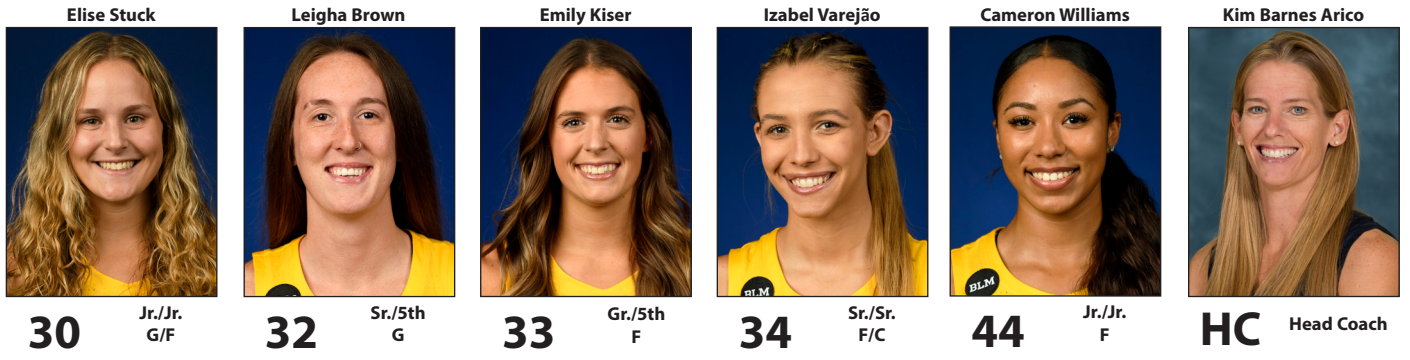

2022-23 WOLVERINES

No.	Name	Pos.	Ht.	Yr./Elig.	Hometown/High School (Previous School)
3	Maddie Nolan	G	5-11	Sr./Sr.	Zionsville, Ind./Zionsville
5	Laila Phelia	G	6-0	So./So.	Cincinnati, Ohio/Mount Notre Dame
10	Jordan Hobbs	G	6-3	So./So.	Springboro, Ohio/Springboro
11	Greta Kampschroeder	G	6-0	So./So.	Naperville, Ill./Naperville North (Oregon State)
12	Ari Wiggins	G	5-8	So./So.	Indianapolis, Ind./Heritage Christian
13	Kate Clarke	G	6-1	Fr./Fr.	Carmel, Ind./Carmel
20	Alyssa Crockett	F/G	6-2	Fr./Fr.	Westfield, Ind./Westfield
22	Chyra Evans	F	6-3	Fr./Fr.	Newcastle, New South Wales, Australia/ Lake Ginninderra Canberra
24	Michelle Sidor	G	5-8	Sr./Sr.	Upper Saddle River, N.J./Saddle River Day
25	Whitney Sollom	F	6-4	Jr./Jr.	Hartland, Mich./Hartland
30	Elise Stuck	G/F	6-1	Jr./Jr.	Charlevoix, Mich./Charlevoix
32	Leigha Brown	G	6-1	Sr./5th	Auburn, Ind./DeKalb (Nebraska)
33	Emily Kiser	F	6-3	Gr./5th	Noblesville, Ind./Noblesville
34	Izabel Varejão	F/C	6-4	Sr./Sr.	Vitoria-Espirito Santo, Brazil/Neuse Christian Academy (Raleigh, N.C.)
44	Cameron Williams	F	6-3	Jr./Jr.	Chicago, Ill./Whitney Young

Roster Breakdown

- **By Class**
- **5th (2):** Brown, Kiser
- **Senior (3):** Nolan, Sidor, Varejão
- **Juniors (3):** Sollom, Stuck, Williams
- **Sophomores (4):** Hobbs, Kampschroeder, Phelia, Wiggins
- **Freshmen (3):** Clarke, Crockett, Evans

Pronunciation

- Kim Barnes Arico -- a-REE-co
- Greta Kampschroeder - camp-SHRAY-der
- Michelle Sidor - SEE-door
- Laila Phelia - FEEL-ya
- Whitney Sollom - SOE-lum
- Izabel Varejão - VAIR-uh-zhow
- Chyra Evans - KI-ruh
- Val Nainima - nye-NEE-ma
- Jamie Preiss - price

Head Coach: Kim Barnes Arico (11th season)
Assistant Coaches: Erin Batth, Val Nainima, Harry Rafferty
Director of Basketball Operations: Amy Mulligan
Video Coordinator: PJ Bellantoni
Graduate Manager: Reyna Frost
Athletic Trainer: Christina Fanning
Strength and Conditioning Coach: Jamie Preiss