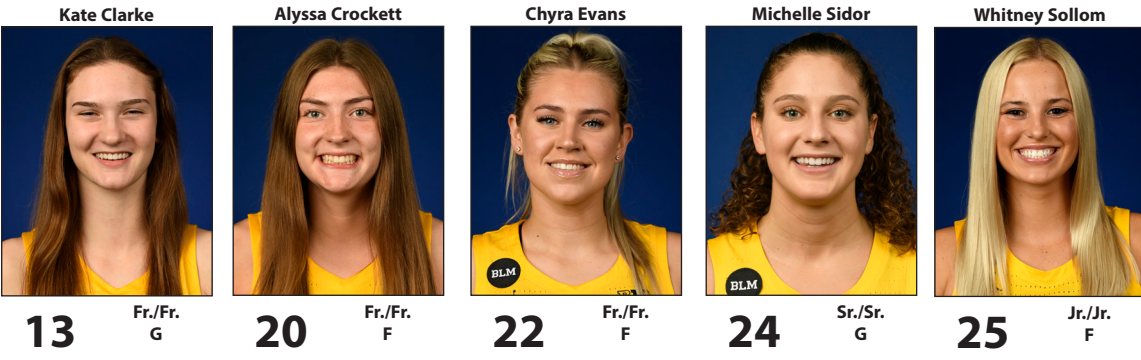

2022-23 WOLVERINES

No.	Name	Pos.	Ht.	Yr./Elig.	Hometown/High School (Previous School)
3	Maddie Nolan	G	5-11	Sr./Sr.	Zionsville, Ind./Zionsville
5	Laila Phelia	G	6-0	So./So.	Cincinnati, Ohio/Mount Notre Dame
10	Jordan Hobbs	G	6-3	So./So.	Springboro, Ohio/Springboro
11	Greta Kampschroeder	G	6-0	So./So.	Naperville, Ill./Naperville North (Oregon State)
12	Ari Wiggins	G	5-8	So./So.	Indianapolis, Ind./Heritage Christian
13	Kate Clarke	G	6-1	Fr./Fr.	Carmel, Ind./Carmel
20	Alyssa Crockett	F/G	6-2	Fr./Fr.	Westfield, Ind./Westfield
22	Chyra Evans	F	6-3	Fr./Fr.	Newcastle, New South Wales, Australia/ Lake Ginninderra Canberra
24	Michelle Sidor	G	5-8	Sr./Sr.	Upper Saddle River, N.J./Saddle River Day
25	Whitney Sollom	F	6-4	Jr./Jr.	Hartland, Mich./Hartland
30	Elise Stuck	G/F	6-1	Jr./Jr.	Charlevoix, Mich./Charlevoix
32	Leigha Brown	G	6-1	Sr./5th	Auburn, Ind./DeKalb (Nebraska)
33	Emily Kiser	F	6-3	Gr./5th	Noblesville, Ind./Noblesville
34	Izabel Varejão	F/C	6-4	Sr./Sr.	Vitoria-Espirito Santo, Brazil/Neuse Christian Academy (Raleigh, N.C.)
44	Cameron Williams	F	6-3	Jr./Jr.	Chicago, Ill./Whitney Young

Roster Breakdown

- **By Class**
- **5th (2):** Brown, Kiser
- **Senior (3):** Nolan, Sidor, Varejão
- **Juniors (3):** Sollom, Stuck, Williams
- **Sophomores (4):** Hobbs, Kampschroeder, Phelia, Wiggins
- **Freshmen (3):** Clarke, Crockett, Evans

Pronunciation

- Kim Barnes Arico -- a-REE-co
- Greta Kampschroeder - camp-SHRAY-der
- Michelle Sidor - SEE-door
- Laila Phelia - FEEL-ya
- Whitney Sollom - SOE-lum
- Izabel Varejão - VAIR-uh-zhow
- Chyra Evans - KI-ruh
- Val Nainima - nye-NEE-ma
- Jamie Preiss - price

Head Coach: Kim Barnes Arico (11th season)
Assistant Coaches: Erin Batth, Val Nainima, Harry Rafferty
Director of Basketball Operations: Amy Mulligan
Video Coordinator: PJ Bellantoni
Graduate Manager: Reyna Frost
Athletic Trainer: Christina Fanning
Strength and Conditioning Coach: Jamie Preiss