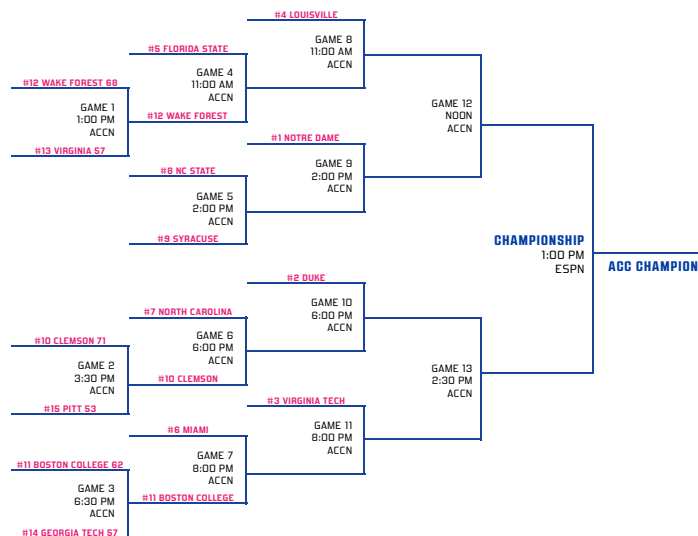

2018 (BC, 0-1) | #6 UNC 69, #14 BC 64 (1st rd.)

2019 (BC, 0-1) | #12 Virginia 77, #13 BC 61 (1st rd.)

2020 (BC, 2-1) | #6 BC 85, #14 Clemson 73 (1st rd.)
#6 BC 84, #3 Duke 77 (qtrs)
#1 NC State 82, #6 BC 75 (semis)

2021 (BC, 1-1) | #13 BC 67, #12 Pitt 56 (1st rd.)
#5 Syracuse 67, #13 BC 61 (qtrs)

2022 (BC, 0-1) | #9 FSU 63, #8 BC 58 (1st rd)

2023 (BC, 1-0) | #11 BC 62, #14 GT 57 (1st rd)

FIRST ROUND WEDNESDAY • MARCH 1 **SECOND ROUND** THURSDAY • MARCH 2 **QUARTERFINALS** FRIDAY • MARCH 3 **SEMIFINALS** SATURDAY • MARCH 4 **CHAMPIONSHIP** SUNDAY • MARCH 5