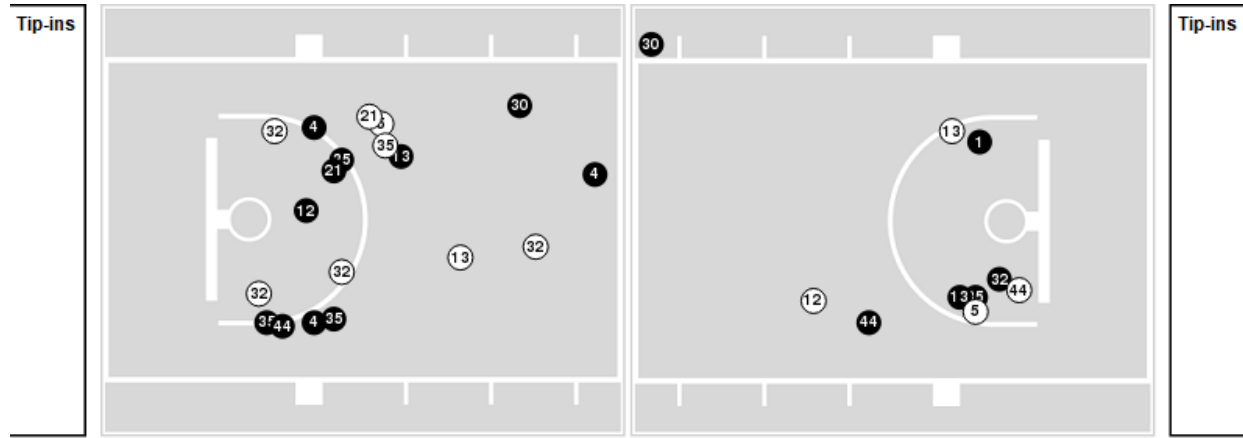

Blow Up Chart

● Made   ○ Missed   N - Player Number

Miami (FL)	M/A	%
Field Goals	28/58	48
2 Points	19/35	54
3 Points	9/23	39
Free Throws	7/8	88

Miami (FL)	M/A	%
Points in the Paint	32 (16 / 28)	57
Fast Break Points	9 (4/4)	100
Second Chance Points	11 (7/12)	58
Effective FG%	56