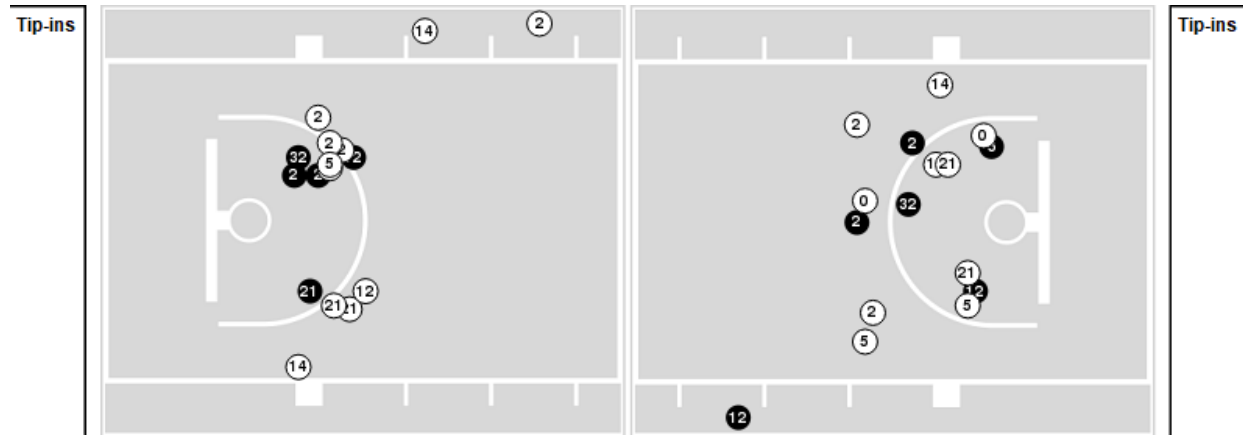

Blow Up Chart

● Made ○ Missed N - Player Number

Wake Forest	M/A	%
Field Goals	20/56	36
2 Points	12/36	33
3 Points	8/20	40
Free Throws	6/7	86

Wake Forest	M/A	%
Points in the Paint	20 (10 / 29)	34
Fast Break Points	7 (3/3)	100
Second Chance Points	7 (4/11)	36
Effective FG%	43