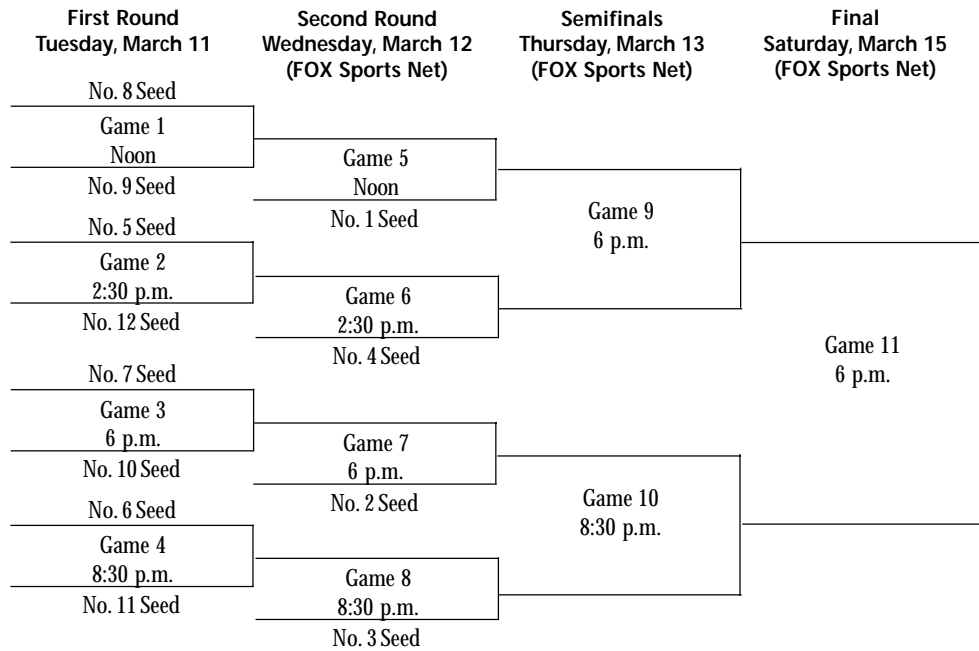

Big 12 Conference Tournament

March 11-15, 2003, Reunion Arena, Dallas, Texas