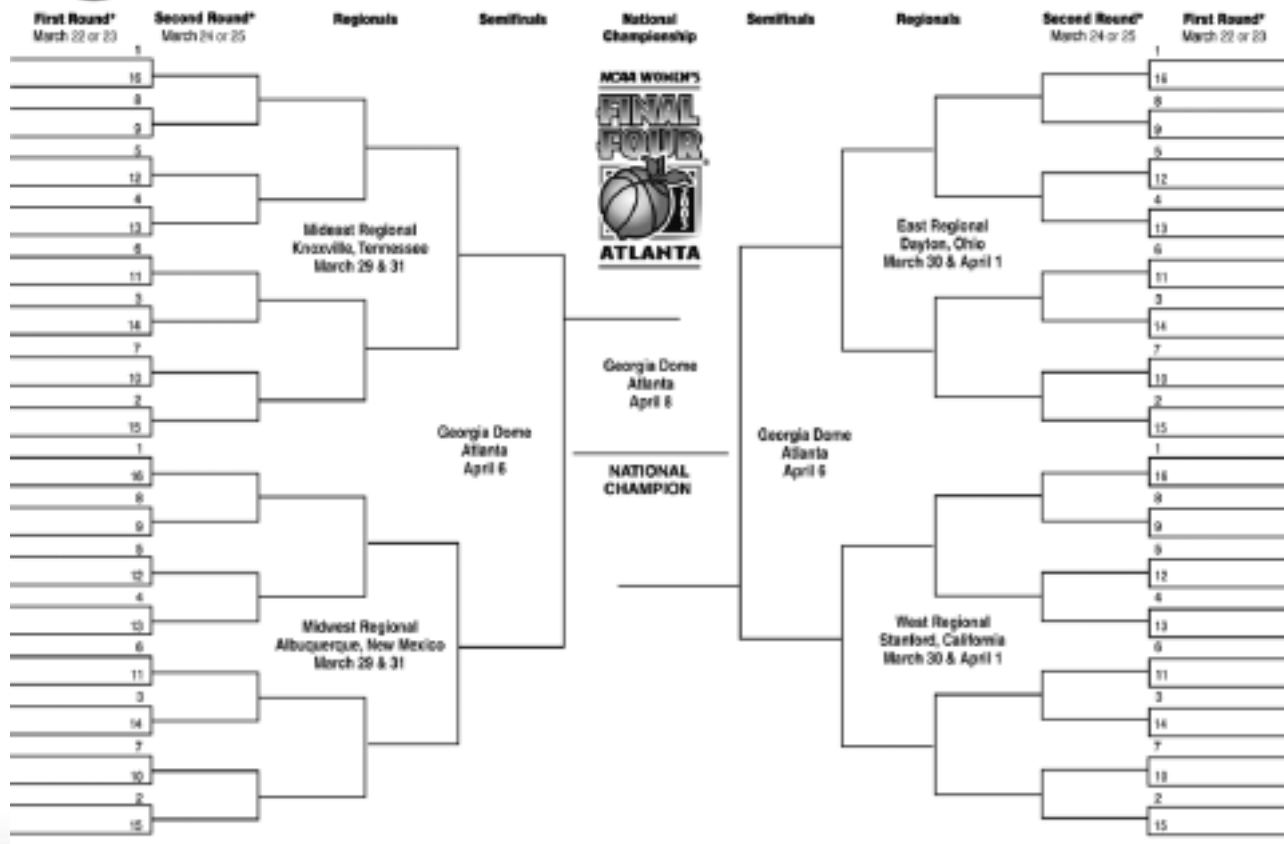

2003 NCAA Division I Women's Basketball Championship