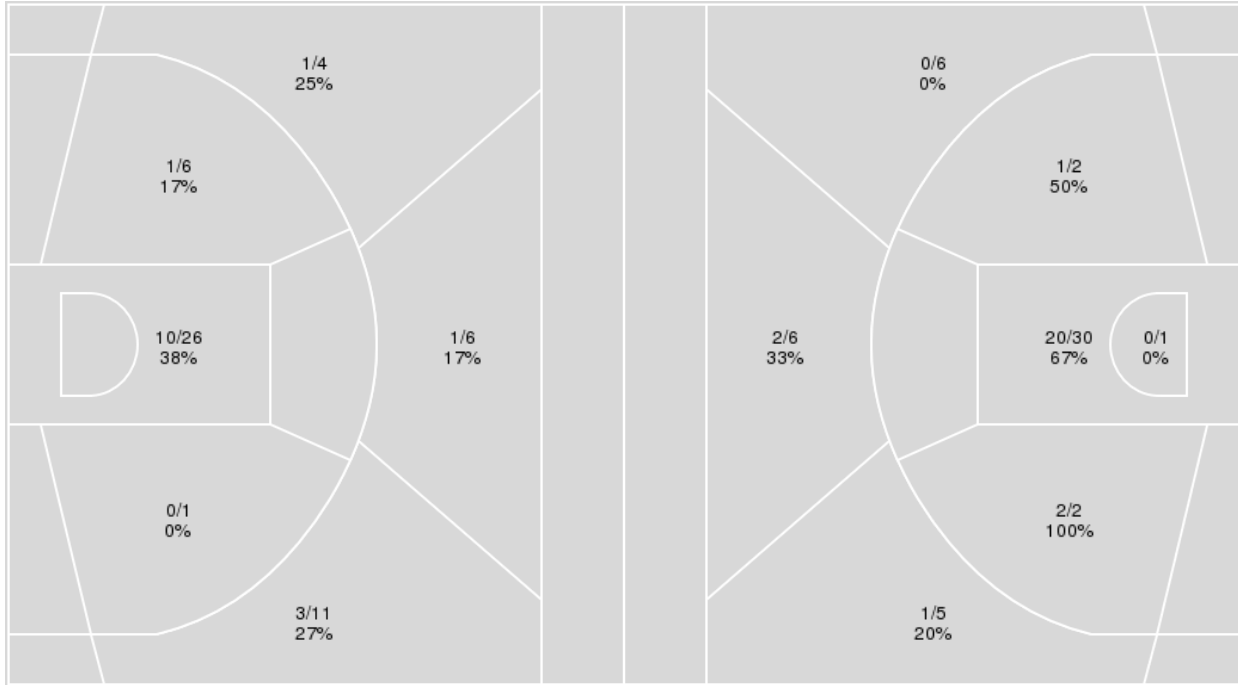

Officials: Julie Krommenhoek, S. Brian Hall, Benny Luna

{ Players => All; } FG Types => All; Results => All;

{ Players => All; } FG Types => All; Results => All;

Wyoming

Nebraska

Wyoming	M/A	%
Field Goals	16/54	30
2 Points	11/33	33
3 Points	5/21	24
Free Throws	15/18	83

Nebraska	M/A	%
Field Goals	26/52	50
2 Points	23/35	66
3 Points	3/17	18
Free Throws	16/23	70