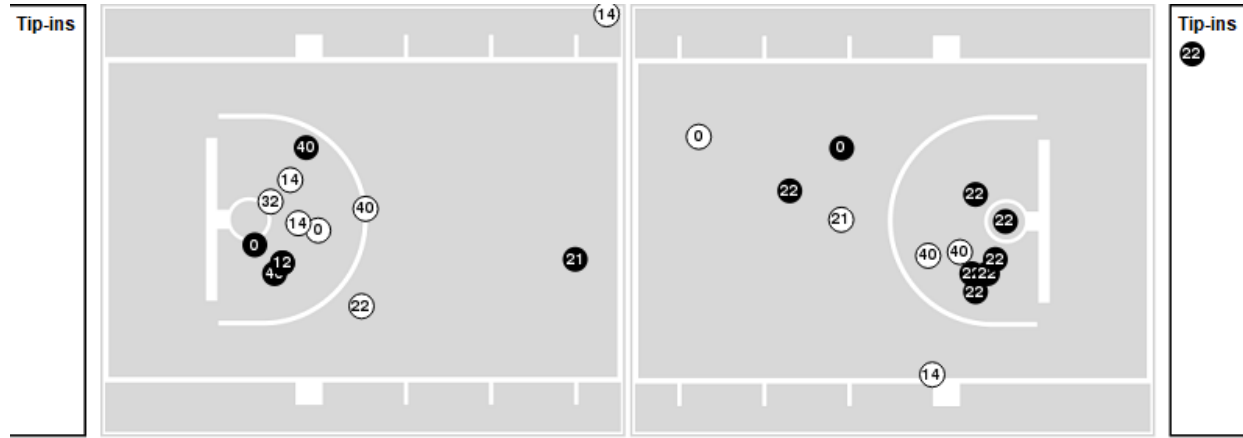

Blow Up Chart

● Made ○ Missed N - Player Number

Nebraska	M/A	%
Field Goals	25/57	44
2 Points	16/30	53
3 Points	9/27	33
Free Throws	10/18	56

Nebraska	M/A	%
Points in the Paint	28 (14 / 24)	58
Fast Break Points	2 (1/1)	100
Second Chance Points	17 (10/17)	59
Effective FG%	52