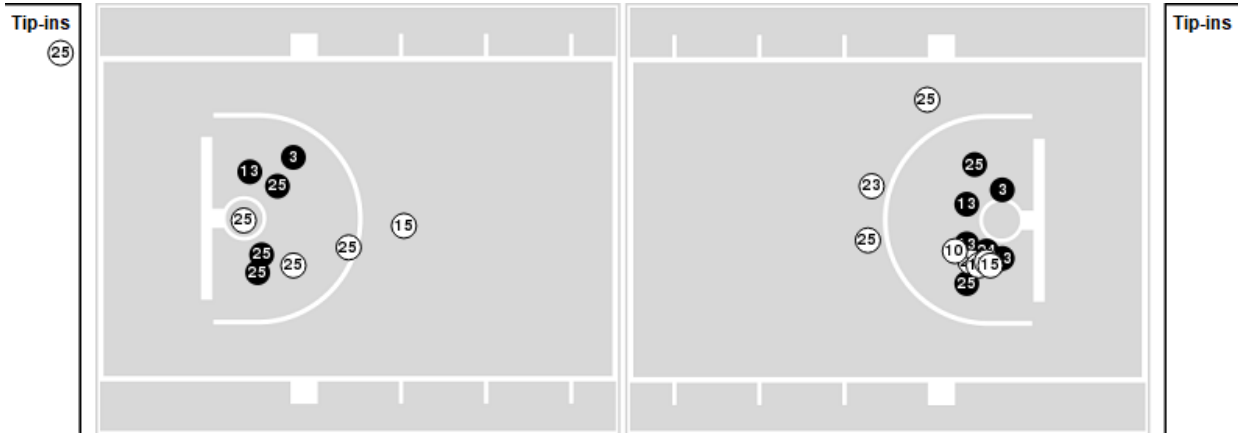

Blow Up Chart

● Made ○ Missed N - Player Number

Wisconsin	M/A	%
Field Goals	22/61	36
2 Points	15/28	54
3 Points	7/33	21
Free Throws	6/8	75

Wisconsin	M/A	%
Points in the Paint	26 (13 / 25)	52
Fast Break Points	3 (1/3)	33
Second Chance Points	13 (7/12)	58
Effective FG%	42