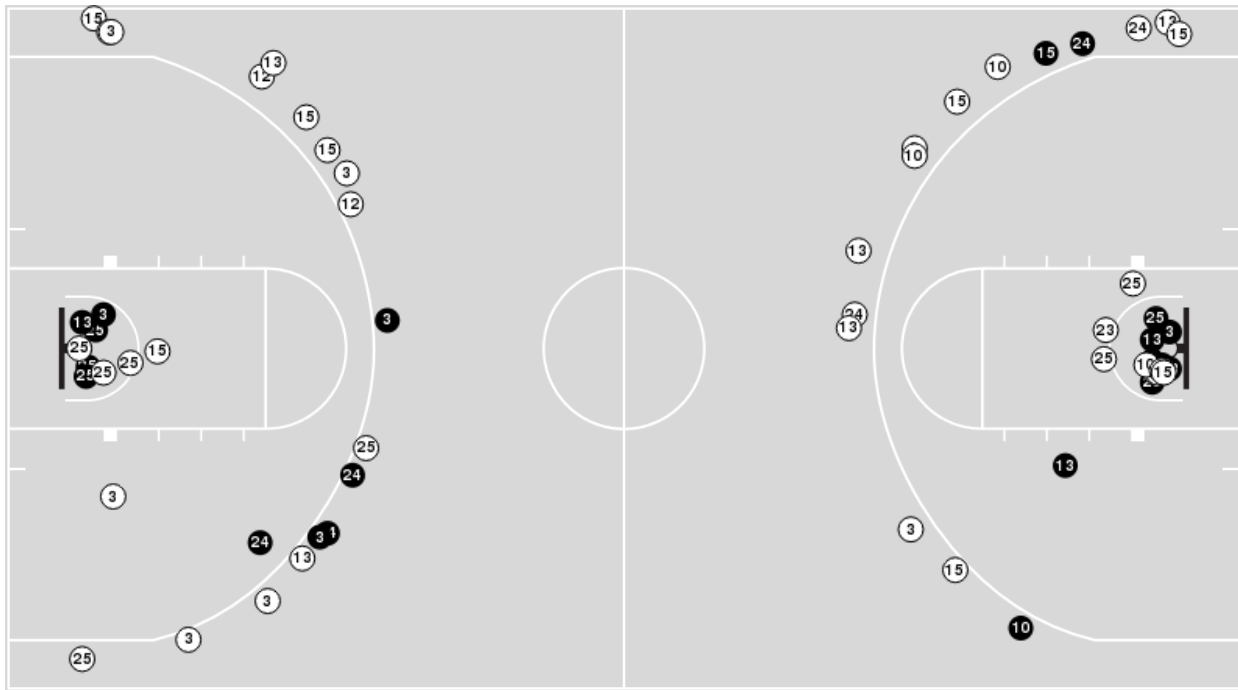

Nebraska at Wisconsin

01/04/24 Kohl Center, Madison
2023-24 Women's Basketball

Game Time: 8:00 PM
Game Duration: 1:46
Attendance: 2,852

Officials: Mark Resch, Ifeyinwa Seales, Ashlee Goode

Players => 3, 4, 5, 10, 11, 12, 13, 15, 20, 22, 23, 24, 25, 31 FG Types=>All Results=>All

Wisconsin

All Field Goals