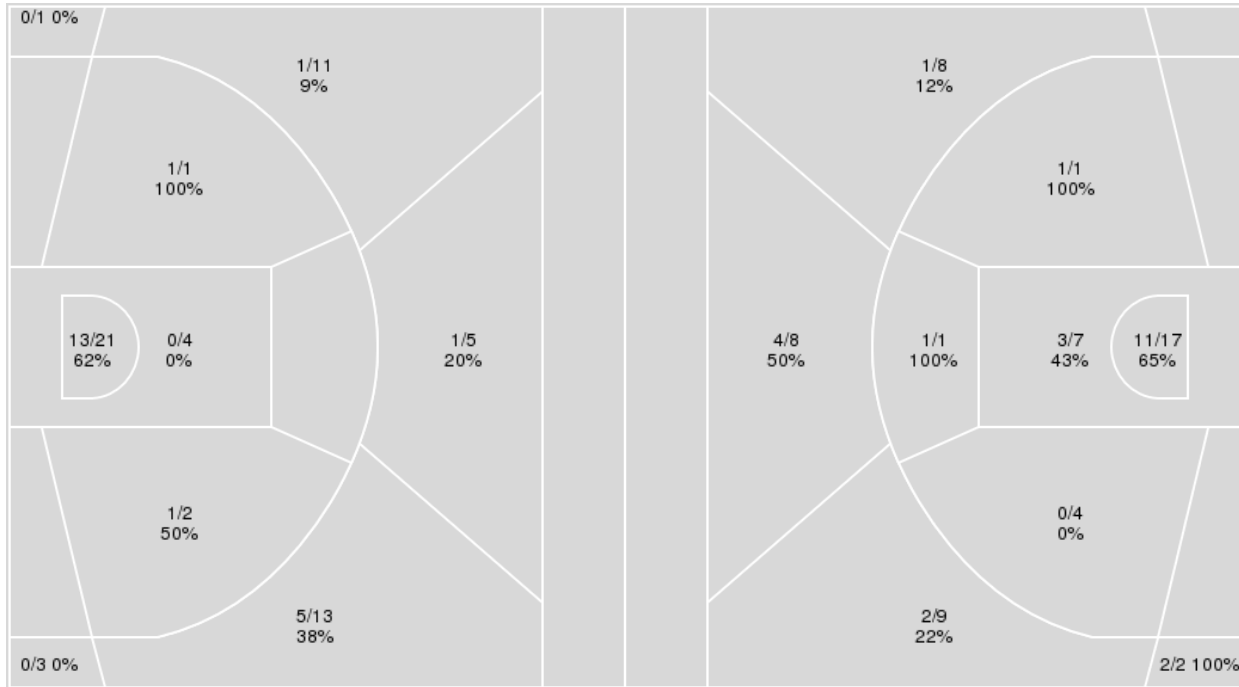

Nebraska at Wisconsin

01/04/24 Kohl Center, Madison
2023-24 Women's Basketball

Game Time: 8:00 PM
Game Duration: 1:46
Attendance: 2,852

Officials: Mark Resch, Ifeyinwa Seales, Ashlee Goode

{ Players => 3, 4, 5, 10, 11, 12, 13, 15, 20, 22, 23, 24, 25, 31; } FG
Types => All; Results => All;

{ Players => 0, 1, 2, 3, 12, 14, 15, 21, 22, 32, 40, 42; } FG Types => All;
Results => All;

Wisconsin

Nebraska

Wisconsin	M/A	%
Field Goals	22/61	36
2 Points	15/28	54
3 Points	7/33	21
Free Throws	6/8	75

Nebraska	M/A	%
Field Goals	25/57	44
2 Points	16/30	53
3 Points	9/27	33
Free Throws	10/18	56