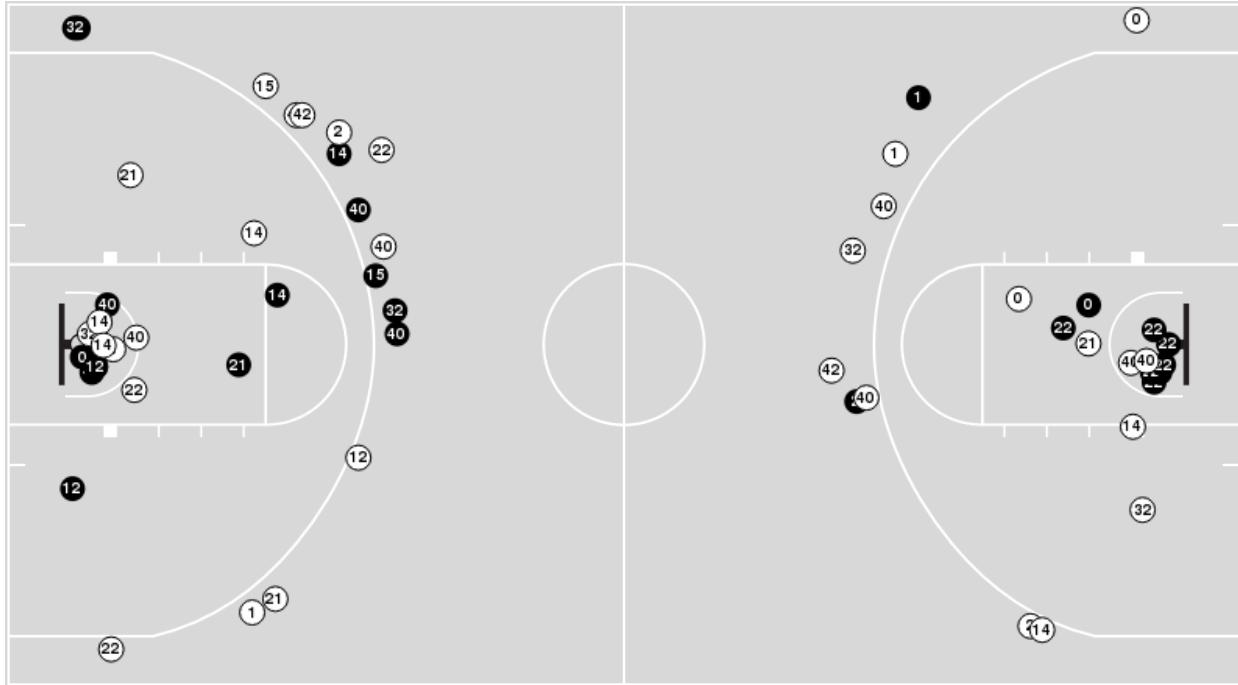

Nebraska at Wisconsin

01/04/24 Kohl Center, Madison
2023-24 Women's Basketball

Officials: Mark Resch, Ifeyinwa Seales, Ashlee Goode

Players => 0, 1, 2, 3, 12, 14, 15, 21, 22, 32, 40, 42FG Types=>AllResults=>All

Nebraska

All Field Goals