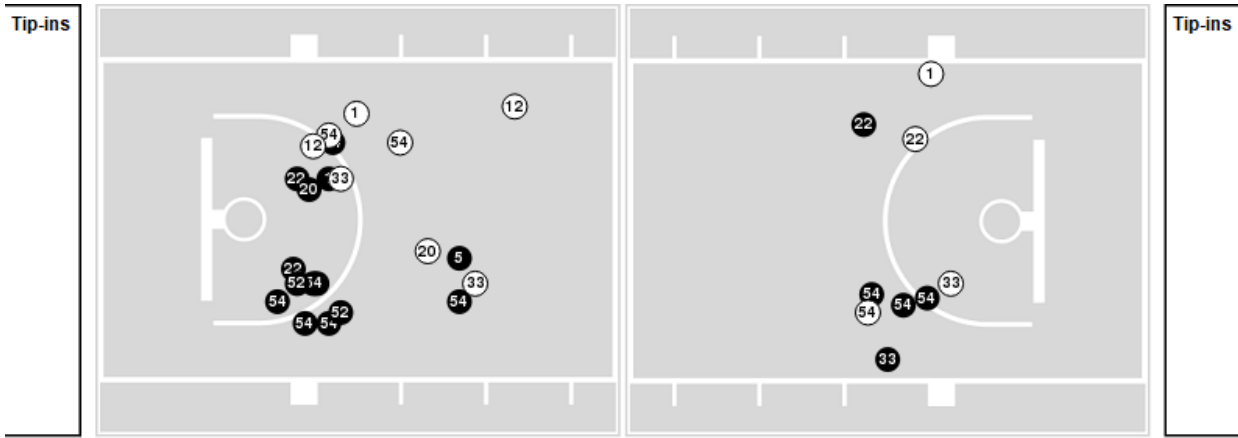

Blow Up Chart

● Made   ○ Missed   N - Player Number

Indiana	M/A	%
Field Goals	34/56	61
2 Points	20/33	61
3 Points	14/23	61
Free Throws	9/14	64

Indiana	M/A	%
Points in the Paint	38 (19 / 31)	61
Fast Break Points	8 (6/10)	60
Second Chance Points	9 (4/5)	80
Effective FG%	73