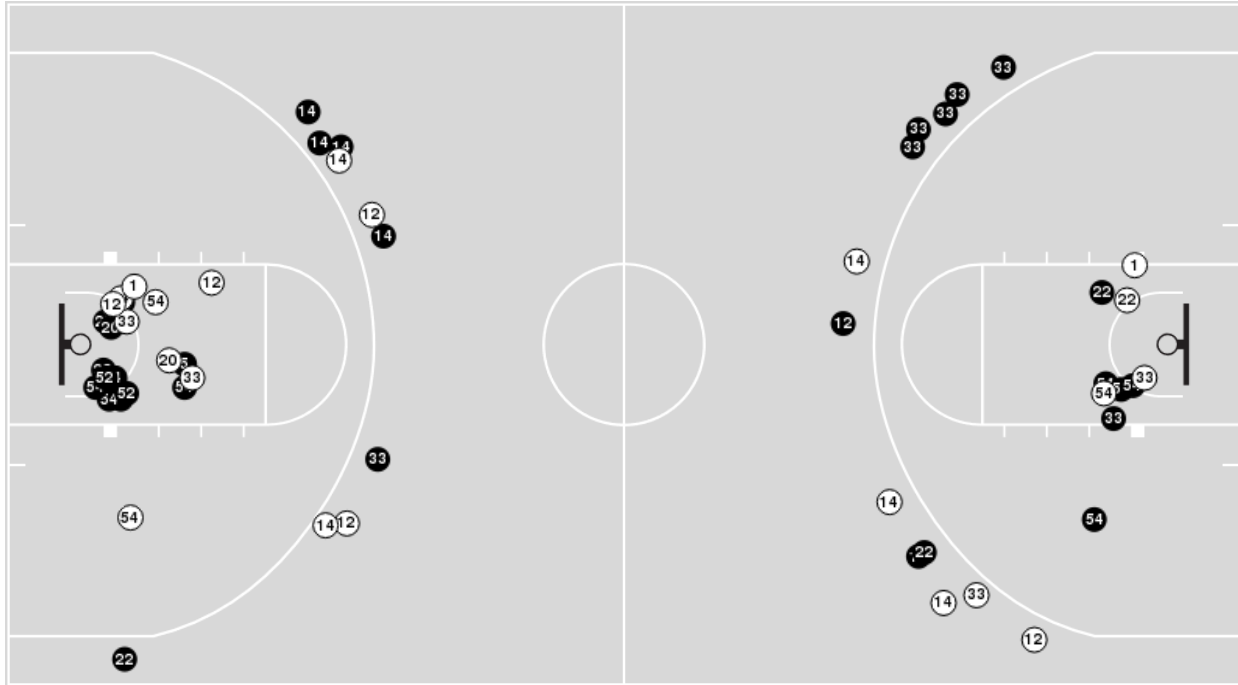

Indiana at Nebraska

01/07/24 Pinnacle Bank Arena, Lincoln
2023-24 Women's Basketball

Officials: Doug Knight, Bryan Enterline, Kelsey Reynolds

Players => 1, 5, 12, 14, 20, 21, 22, 23, 25, 33, 52, 54 FG Types=>All Results=>All

Indiana

All Field Goals