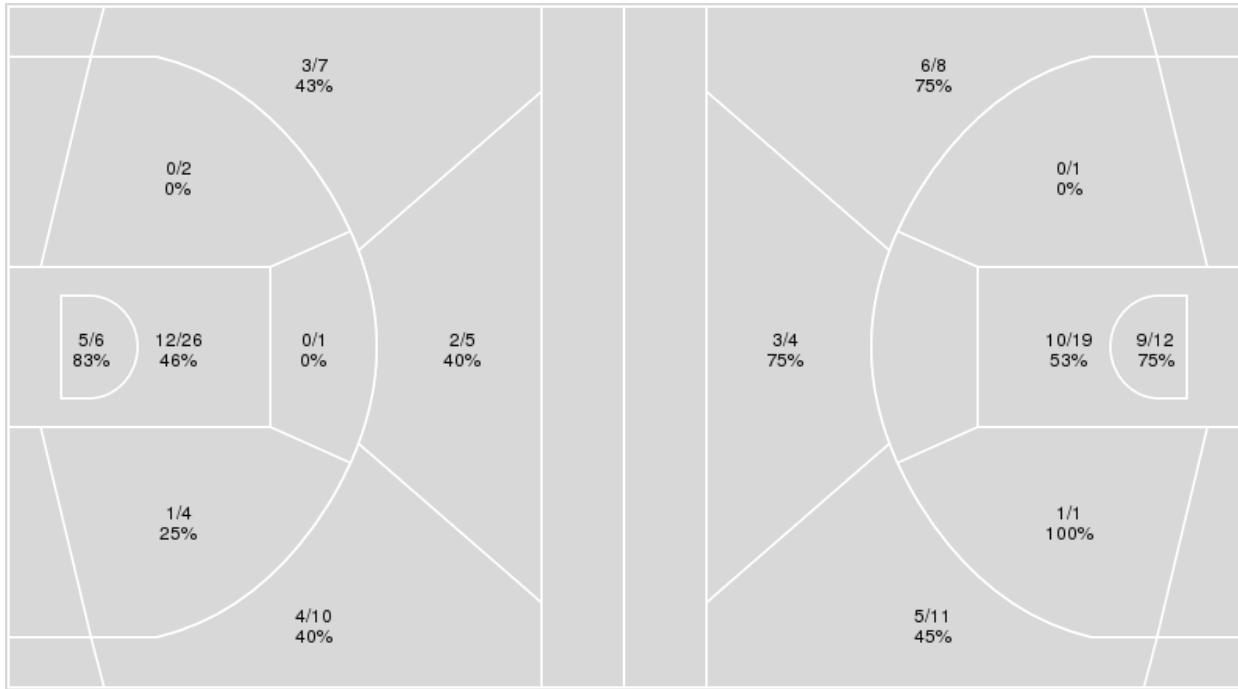

**Indiana**

Nebraska	M/A	%
Field Goals	27/61	44
2 Points	18/39	46
3 Points	9/22	41
Free Throws	6/8	75

Indiana	M/A	%
Field Goals	34/56	61
2 Points	20/33	61
3 Points	14/23	61
Free Throws	9/14	64

**Indiana at Nebraska**