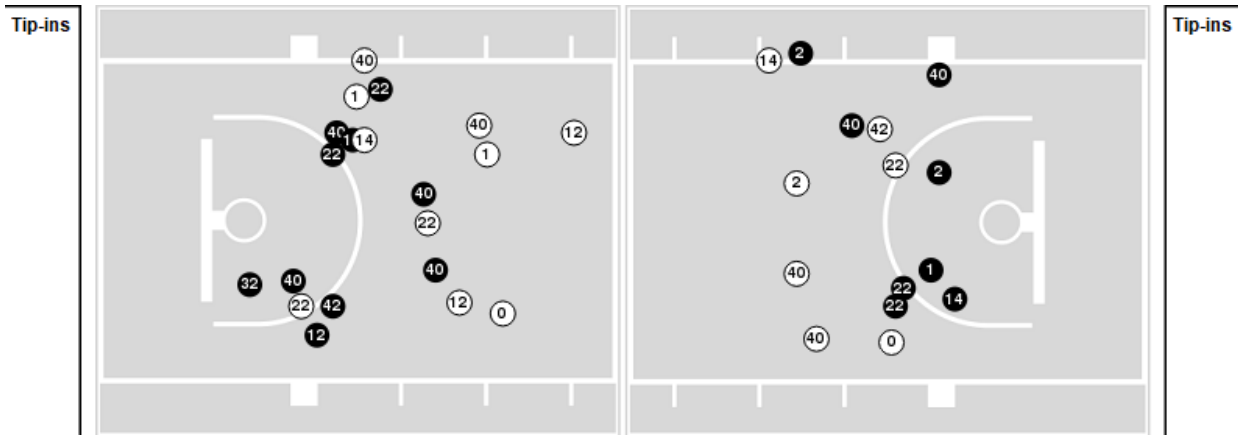

Blow Up Chart

● Made   ○ Missed   N - Player Number

Nebraska	M/A	%
Field Goals	27/61	44
2 Points	18/39	46
3 Points	9/22	41
Free Throws	6/8	75

Nebraska	M/A	%
Points in the Paint	34 (17 / 32)	53
Fast Break Points	0 (0/0)	0
Second Chance Points	5 (3/7)	43
Effective FG%	52