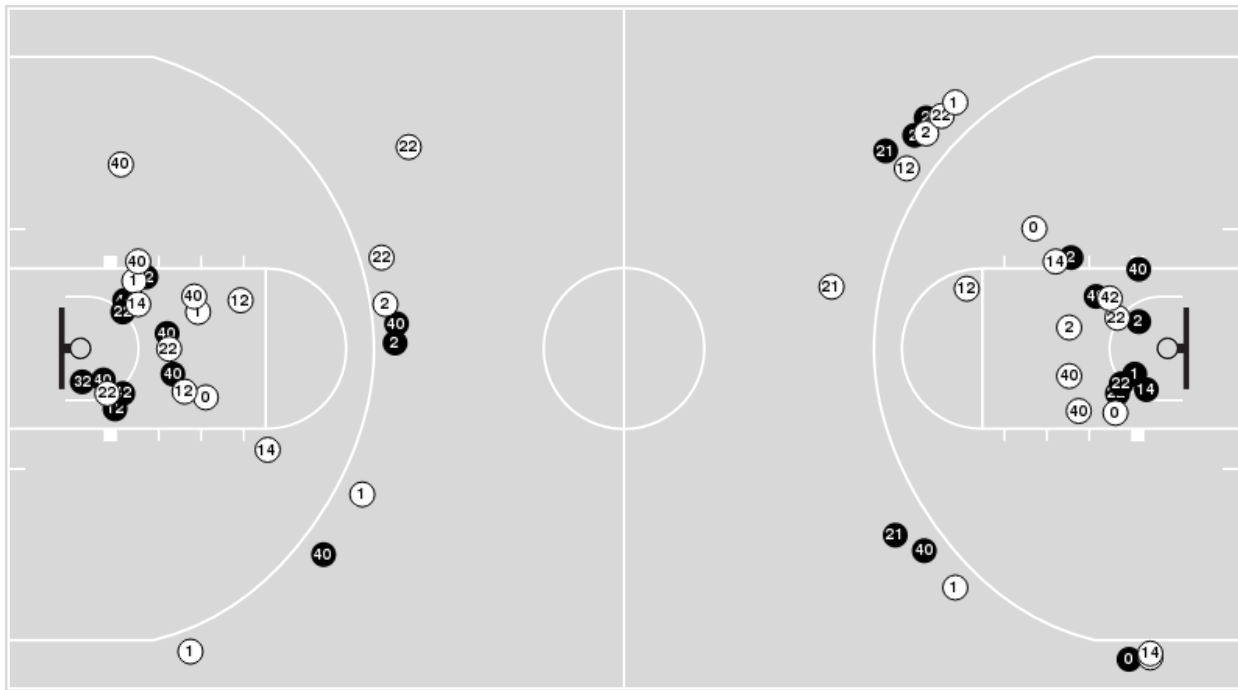

**Indiana at Nebraska**

01/07/24 Pinnacle Bank Arena, Lincoln  
2023-24 Women's Basketball

Officials: Doug Knight, Bryan Enterline, Kelsey Reynolds

Players => AllFG Types=>AllResults=>All

**Nebraska**

**All Field Goals**