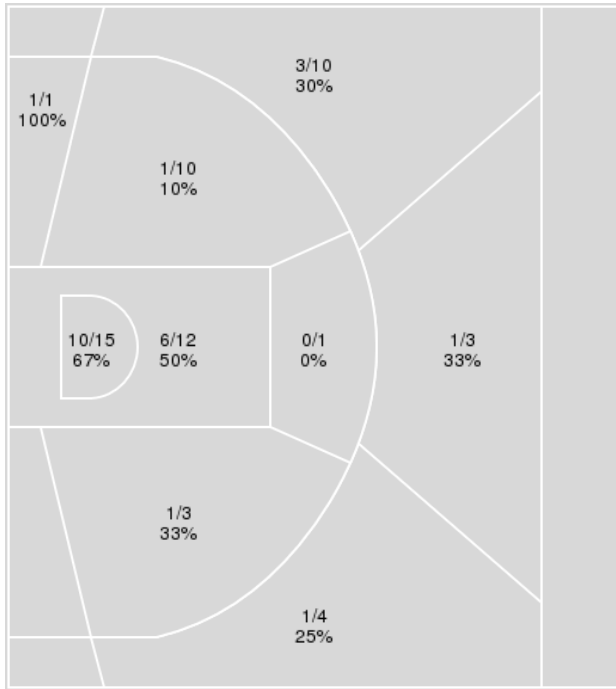

Nebraska at Minnesota

01/14/24 Williams Arena, Minneapolis
2023-24 Women's Basketball

Game Time: 2:00 PM
Game Duration: 1:41
Attendance: 5,958

Officials: Jesse Dickerson, Julie Krommenhoek, Tiara Cruse

{ Players => 1, 3, 5, 10, 11, 12, 15, 22, 24, 25, 30, 34, 41, 52; } FG
Types => All; Results => All;

{ Players => 0, 1, 2, 3, 12, 14, 15, 21, 22, 32, 40, 42; } FG Types => All;
Results => All;

Minnesota