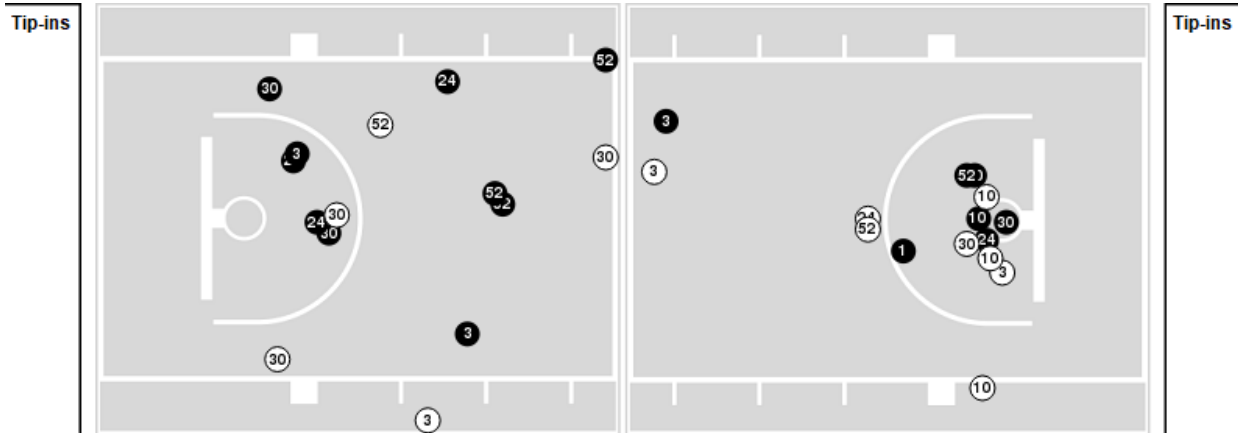

Blow Up Chart

● Made ○ Missed N - Player Number

Minnesota	M/A	%
Field Goals	24/59	41
2 Points	19/42	45
3 Points	5/17	29
Free Throws	9/10	90

Minnesota	M/A	%
Points in the Paint	32 (16 / 27)	59
Fast Break Points	2 (1/3)	33
Second Chance Points	9 (6/10)	60
Effective FG%	45