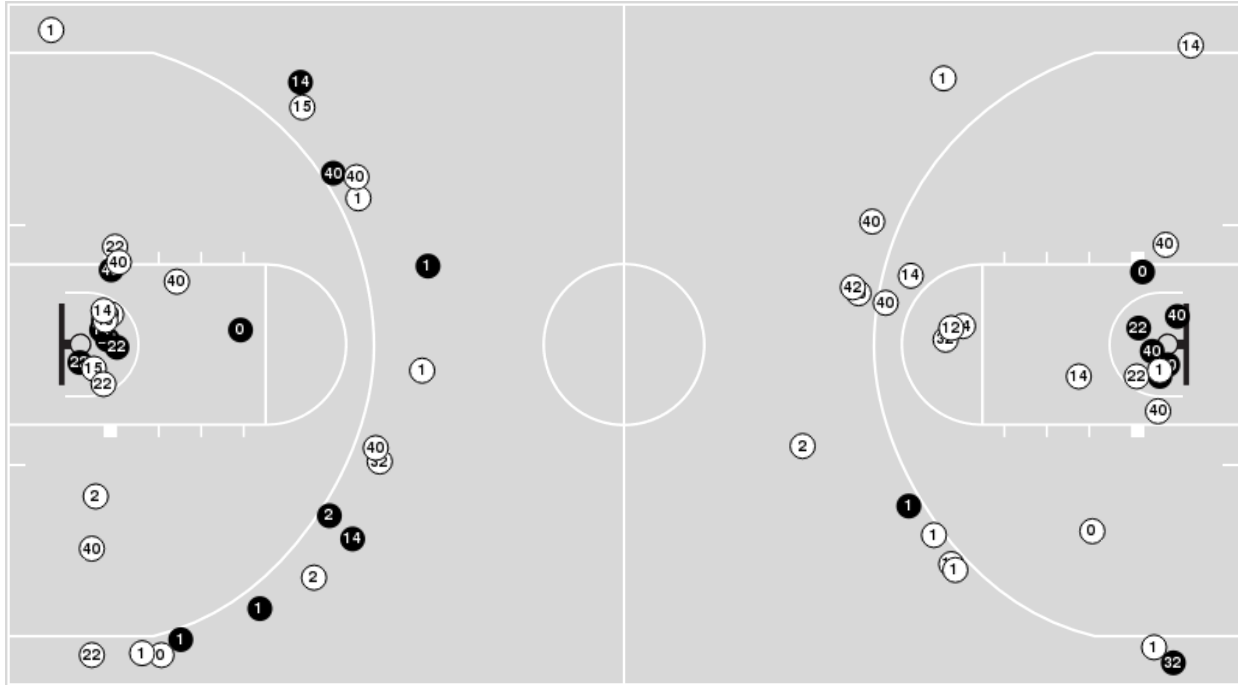

Players => 0, 1, 2, 3, 12, 14, 15, 21, 22, 32, 40, 42FG Types=>AllResults=>All

Nebraska

All Field Goals