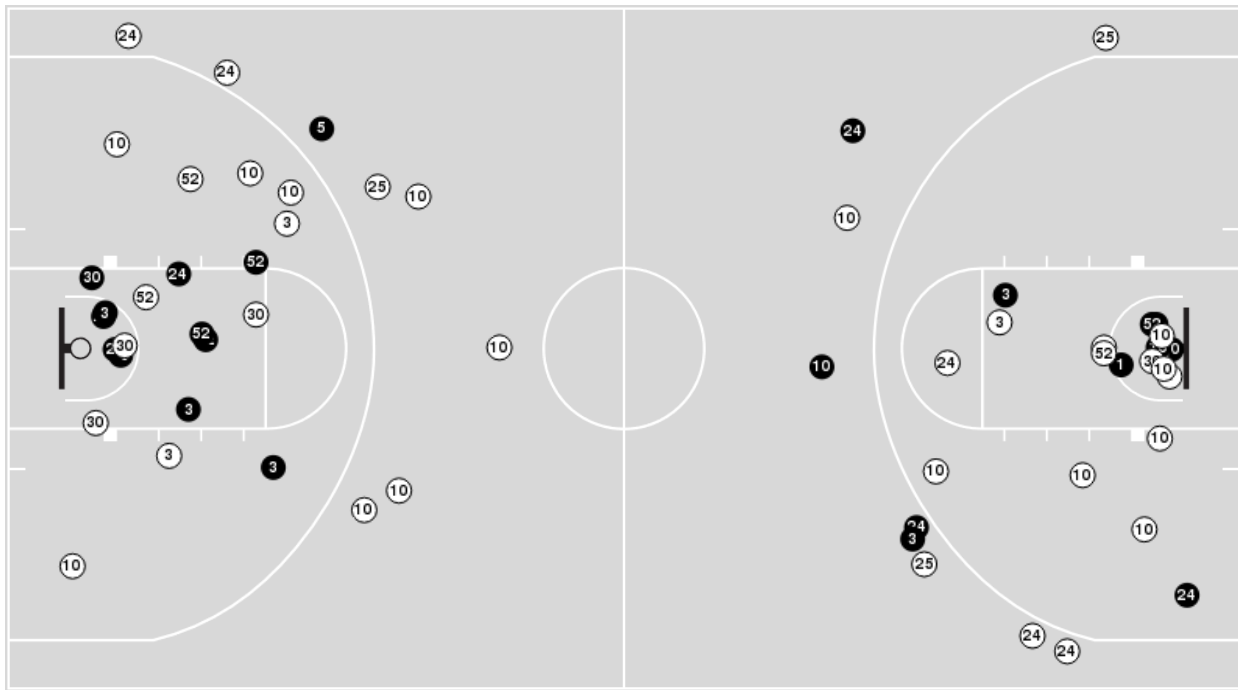

Nebraska at Minnesota

01/14/24 Williams Arena, Minneapolis
2023-24 Women's Basketball

Game Time: 2:00 PM
Game Duration: 1:41
Attendance: 5,958

Officials: Jesse Dickerson, Julie Krommenhoek, Tiara Cruse

Players => 1, 3, 5, 10, 11, 12, 15, 22, 24, 25, 30, 34, 41, 52 FG Types=>All Results=>All

Minnesota

All Field Goals