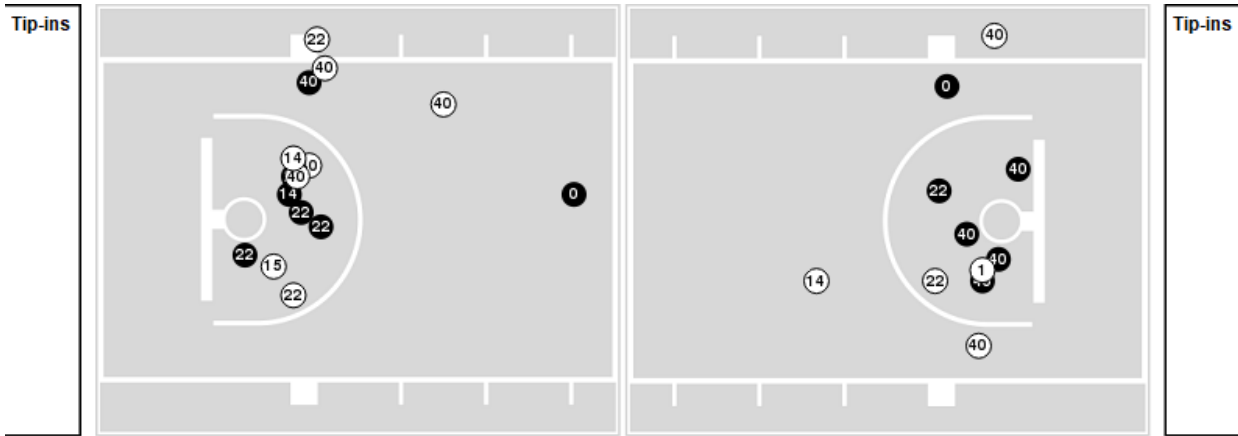

Blow Up Chart

● Made   ○ Missed   N - Player Number

Nebraska	M/A	%
Field Goals	22/64	34
2 Points	13/34	38
3 Points	9/30	30
Free Throws	5/7	71

Nebraska	M/A	%
Points in the Paint	26 (13 / 23)	57
Fast Break Points	8 (4/7)	57
Second Chance Points	18 (9/14)	64
Effective FG%	41