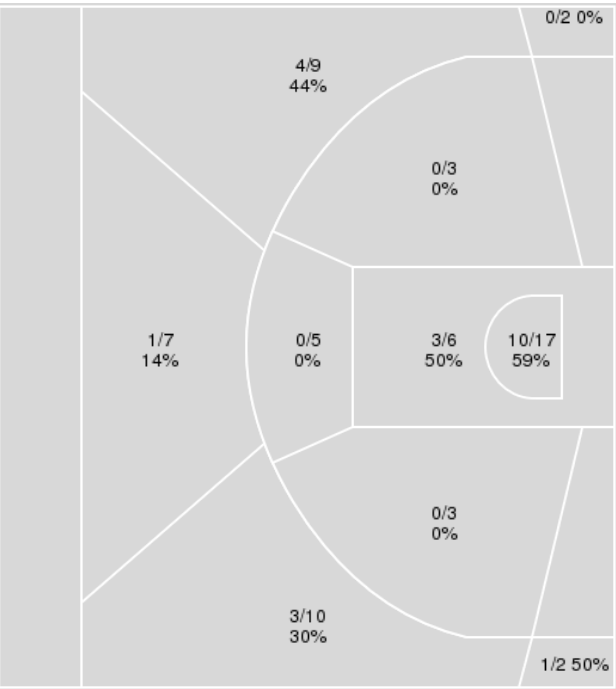

Nebraska

Minnesota	M/A	%
Field Goals	24/59	41
2 Points	19/42	45
3 Points	5/17	29
Free Throws	9/10	90

Nebraska	M/A	%
Field Goals	22/64	34
2 Points	13/34	38
3 Points	9/30	30
Free Throws	5/7	71