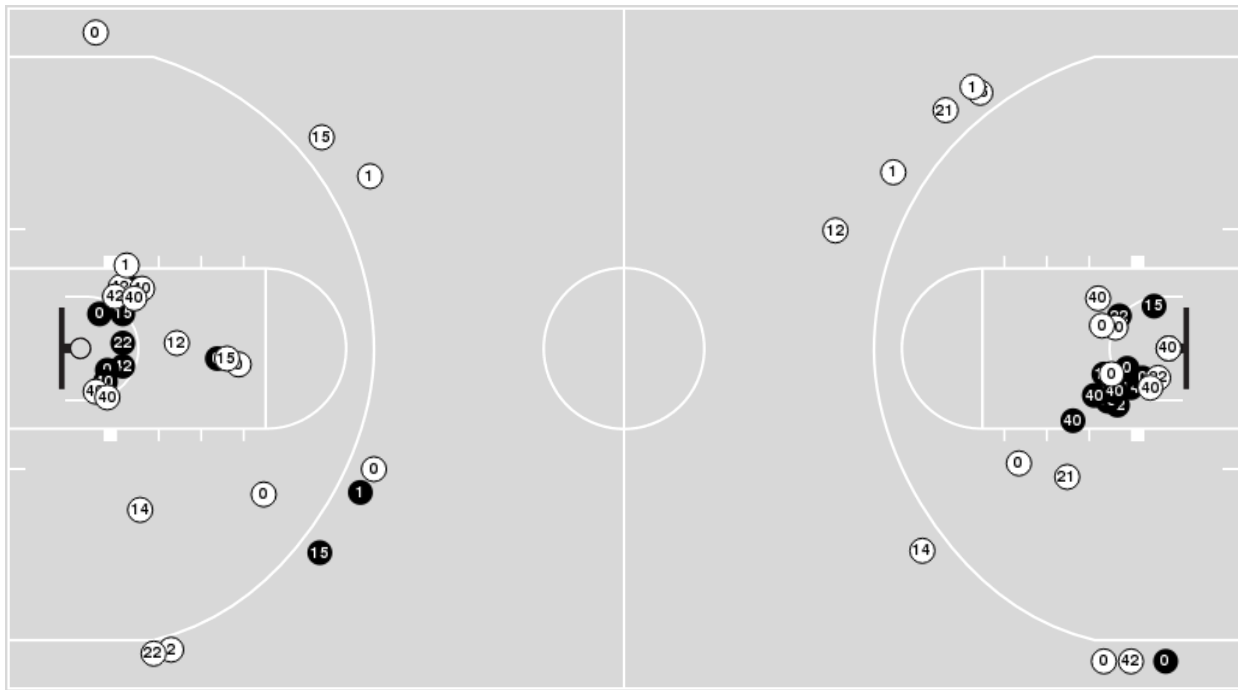

Michigan at Nebraska

01/17/24 Pinnacle Bank Arena, Lincoln
2023-24 Women's Basketball

Officials: Felicia Grinter, Brian Hall, Frank Steratore

Players => AllFG Types=>AllResults=>All

Nebraska

All Field Goals