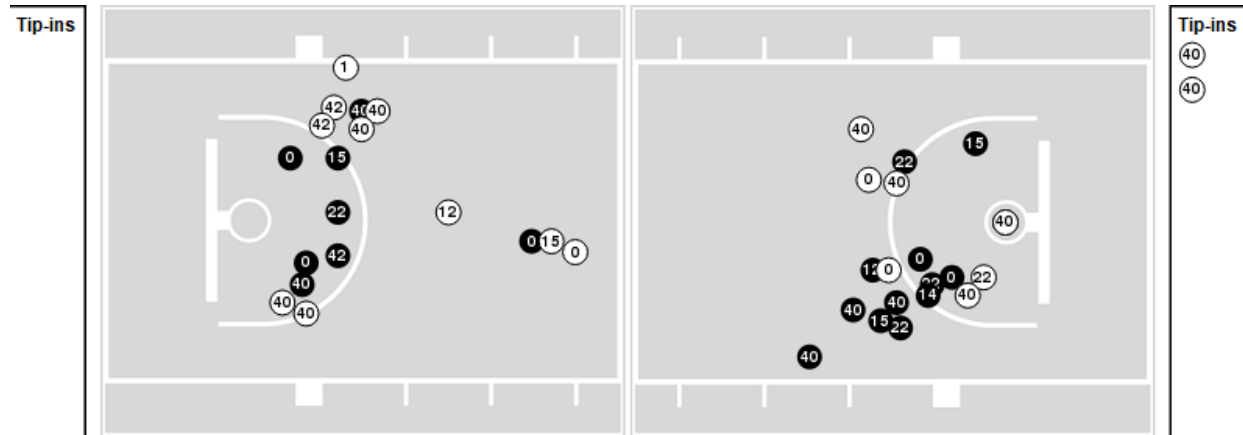

Blow Up Chart

● Made   ○ Missed   N - Player Number

Nebraska	M/A	%
Field Goals	23/59	39
2 Points	20/42	48
3 Points	3/17	18
Free Throws	13/18	72

Nebraska	M/A	%
Points in the Paint	40 (20 / 37)	54
Fast Break Points	6 (4/4)	100
Second Chance Points	15 (7/14)	50
Effective FG%	42