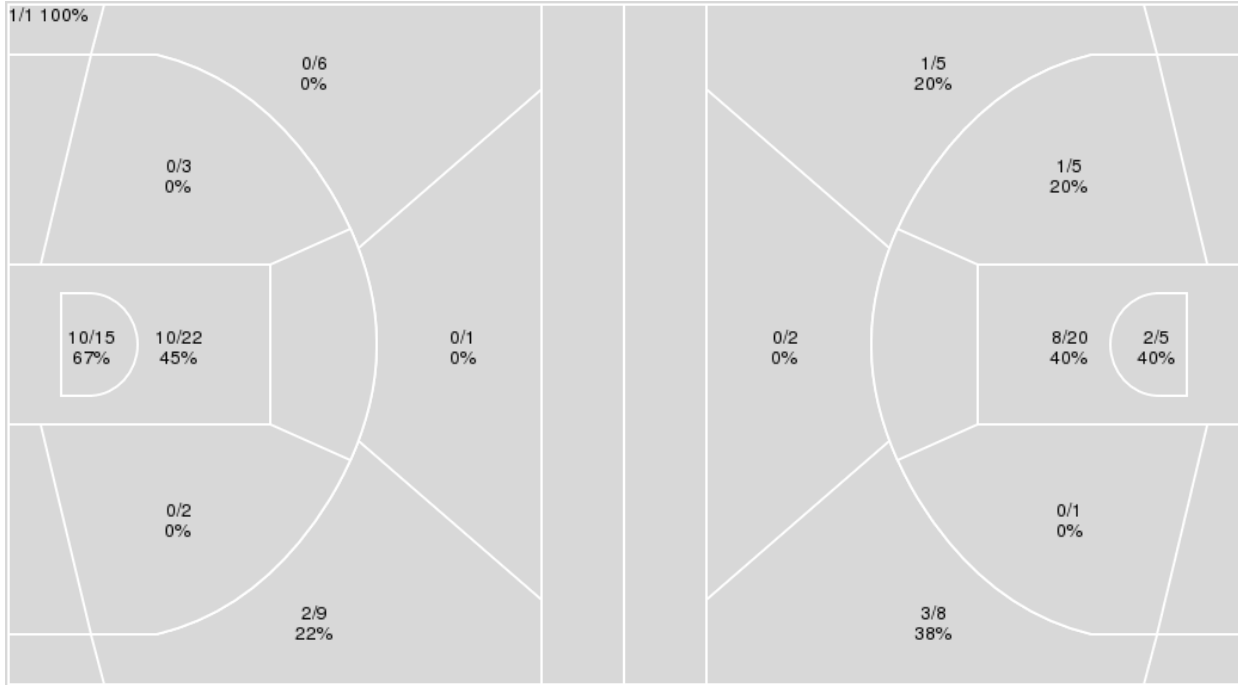

Michigan at Nebraska

01/17/24 Pinnacle Bank Arena, Lincoln
2023-24 Women's Basketball

Officials: Felicia Grinter, Brian Hall, Frank Steratore

{ Players => All; } FG Types => All; Results => All;

{ Players => All; } FG Types => All; Results => All;

Nebraska

Michigan

Nebraska	M/A	%
Field Goals	23/59	39
2 Points	20/42	48
3 Points	3/17	18
Free Throws	13/18	72

Michigan	M/A	%
Field Goals	15/46	33
2 Points	11/31	35
3 Points	4/15	27
Free Throws	9/13	69