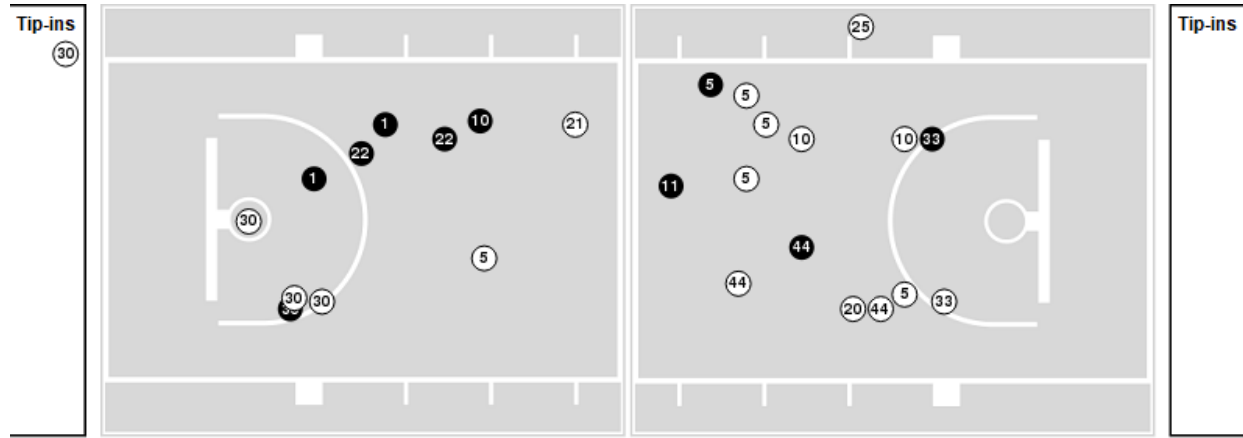

Blow Up Chart

● Made   ○ Missed   N - Player Number

Michigan	M/A	%
Field Goals	15/46	33
2 Points	11/31	35
3 Points	4/15	27
Free Throws	9/13	69

Michigan	M/A	%
Points in the Paint	20 (10 / 25)	40
Fast Break Points	2 (2/2)	100
Second Chance Points	4 (2/7)	29
Effective FG%	37