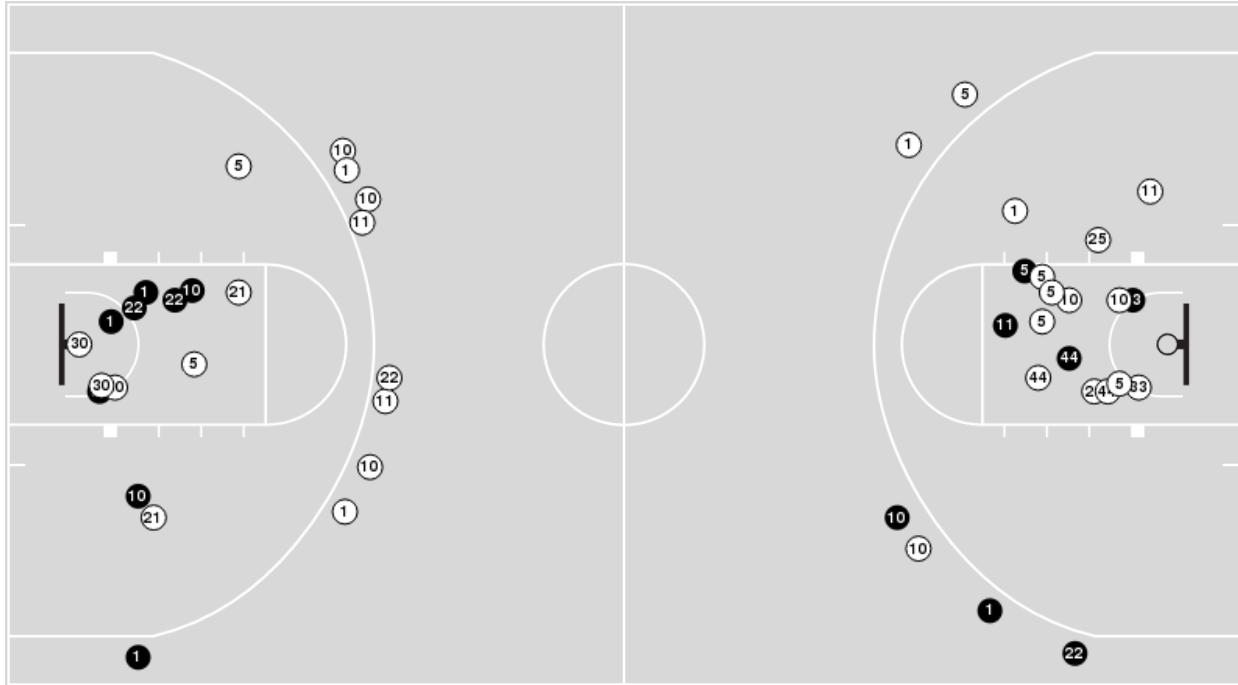

Players => AllFG Types=>AllResults=>All
Michigan

All Field Goals