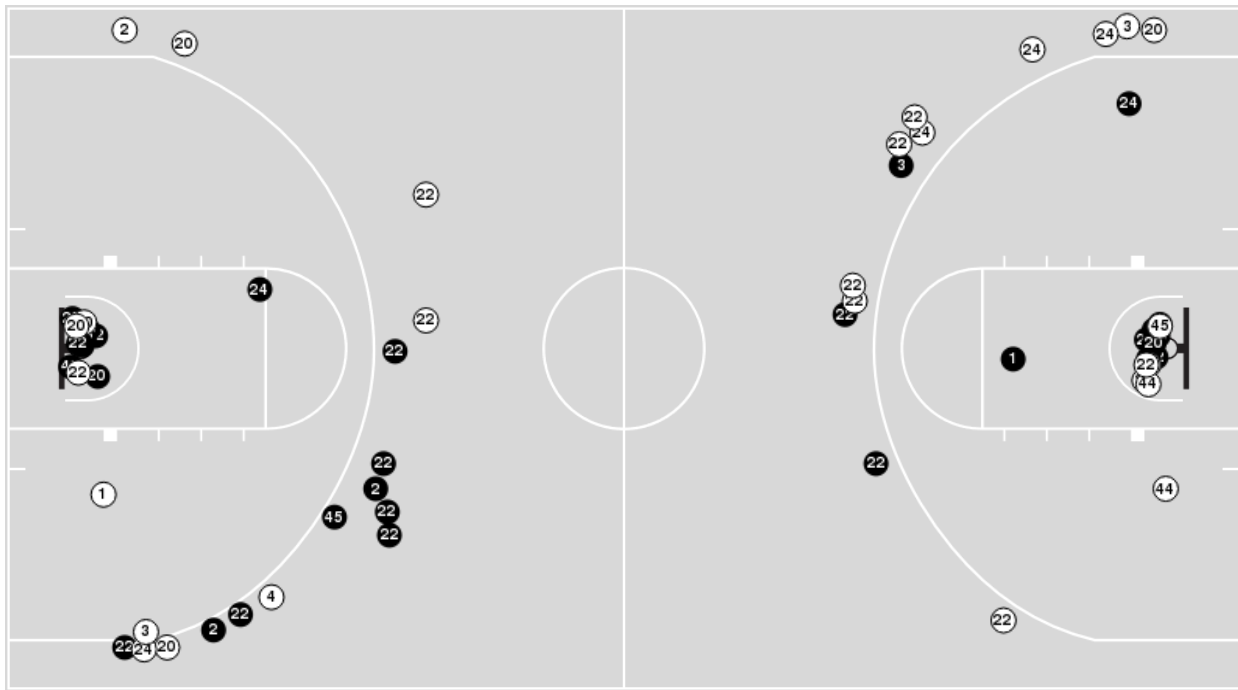

Officials: Brian Hall, Roy Gulbeyan, Maggie Tieman

Players => 1, 2, 3, 4, 13, 20, 22, 23, 24, 34, 35, 40, 44, 45FG Types=>AllResults=>All

#5 Iowa

All Field Goals