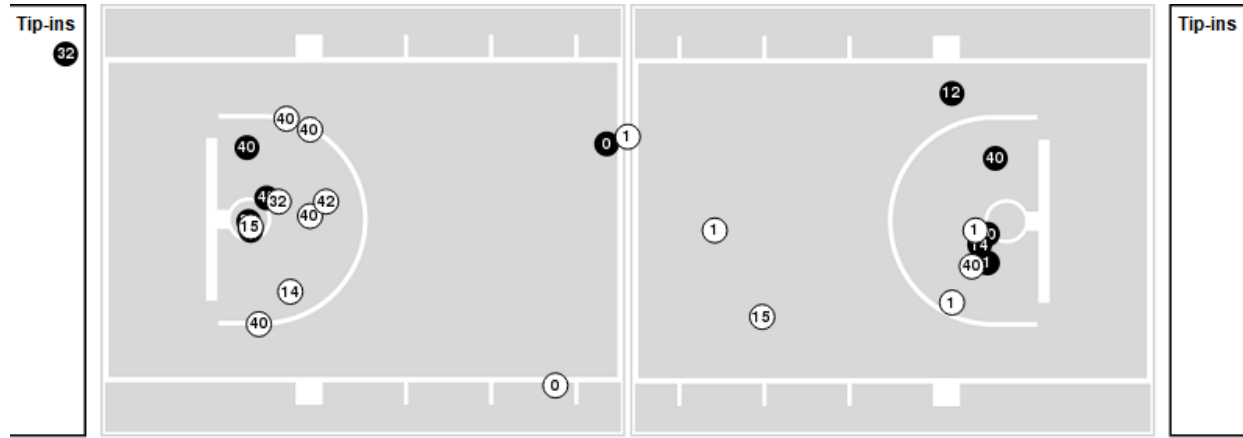

**Officials:** Brian Hall, Roy Gulbeyan, Maggie Tieman

Players => 0, 1, 2, 3, 12, 14, 15, 21, 22, 32, 40, 42FG Types=>AllResults=>All

**Nebraska**

**All Field Goals**

**Blow Up Chart**

**N** Made    **O** Missed    **N** - Player Number