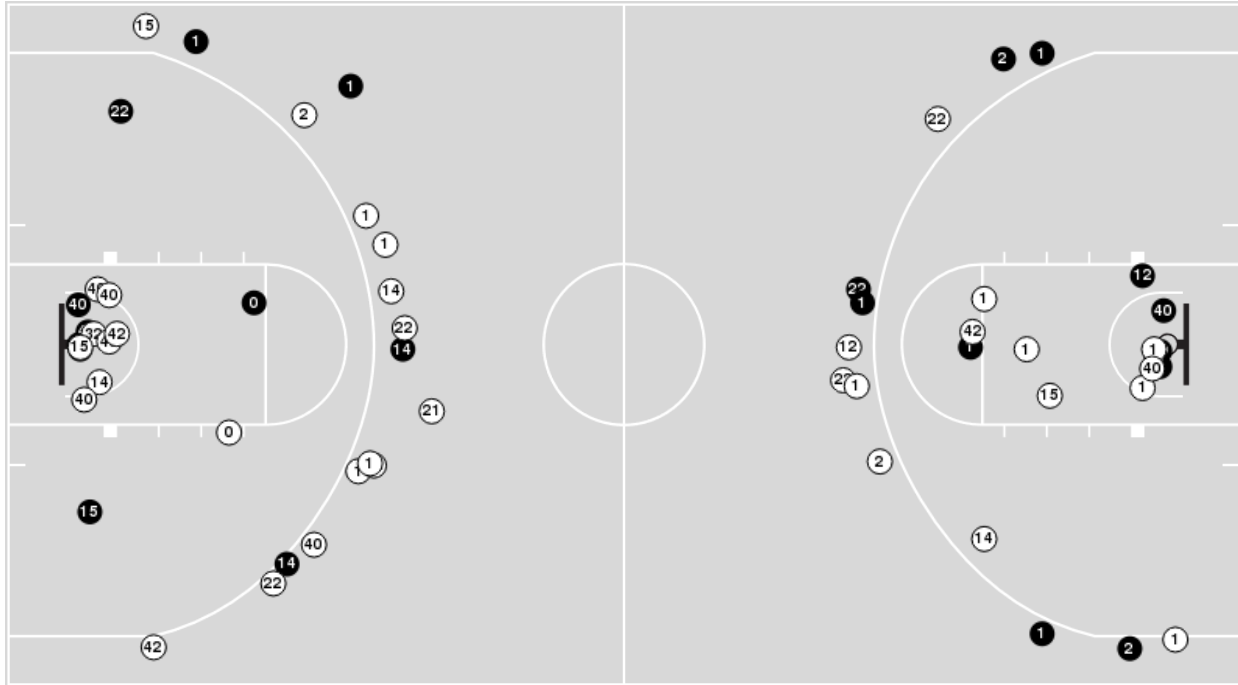

Officials: Brian Hall, Roy Gulbeyan, Maggie Tieman

Players => 0, 1, 2, 3, 12, 14, 15, 21, 22, 32, 40, 42FG Types=>AllResults=>All

Nebraska

All Field Goals