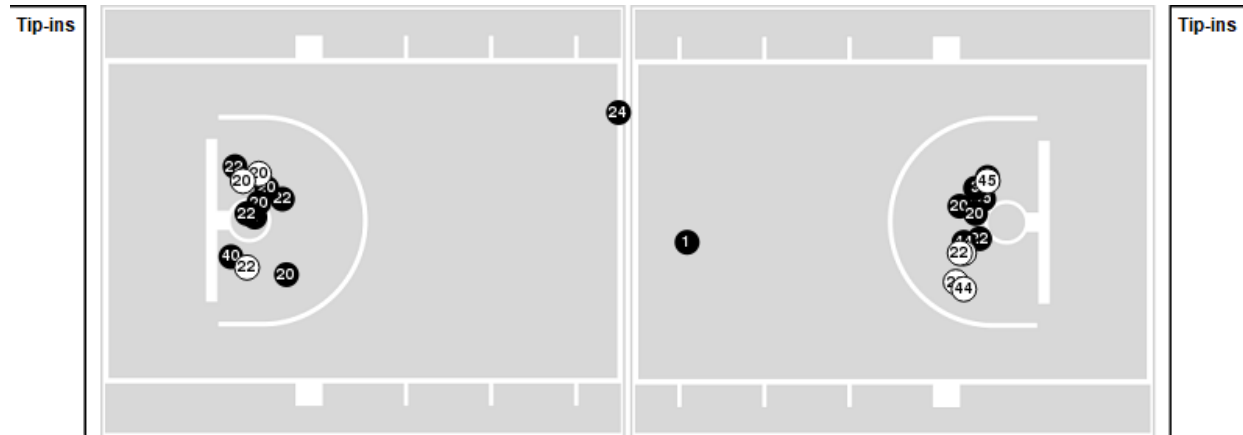

**Officials:** Brian Hall, Roy Gulbeyan, Maggie Tieman

Players => 1, 2, 3, 4, 13, 20, 22, 23, 24, 34, 35, 40, 44, 45FG Types=>AllResults=>All

**#5 Iowa**

**All Field Goals**

**Blow Up Chart**

**N** Made    **(N)** Missed    N - Player Number