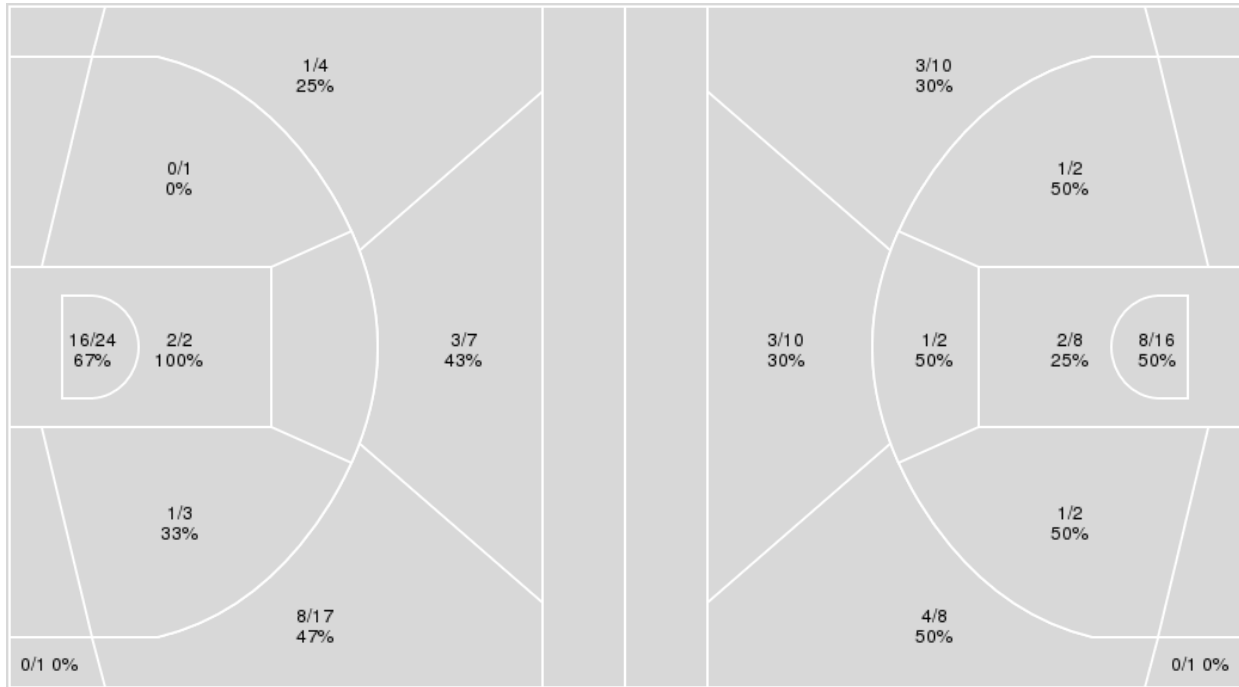

Officials: Brian Hall, Roy Gulbeyan, Maggie Tieman

{ Players => 1, 2, 3, 4, 13, 20, 22, 23, 24, 34, 35, 40, 44, 45; } FG
Types => All; Results => All;

{ Players => 0, 1, 2, 3, 12, 14, 15, 21, 22, 32, 40, 42; } FG Types => All;
Results => All;

#5 Iowa

Nebraska

#5 Iowa	M/A	%
Field Goals	31/59	53
2 Points	19/30	63
3 Points	12/29	41
Free Throws	18/22	82

Nebraska	M/A	%
Field Goals	23/59	39
2 Points	13/30	43
3 Points	10/29	34
Free Throws	17/25	68