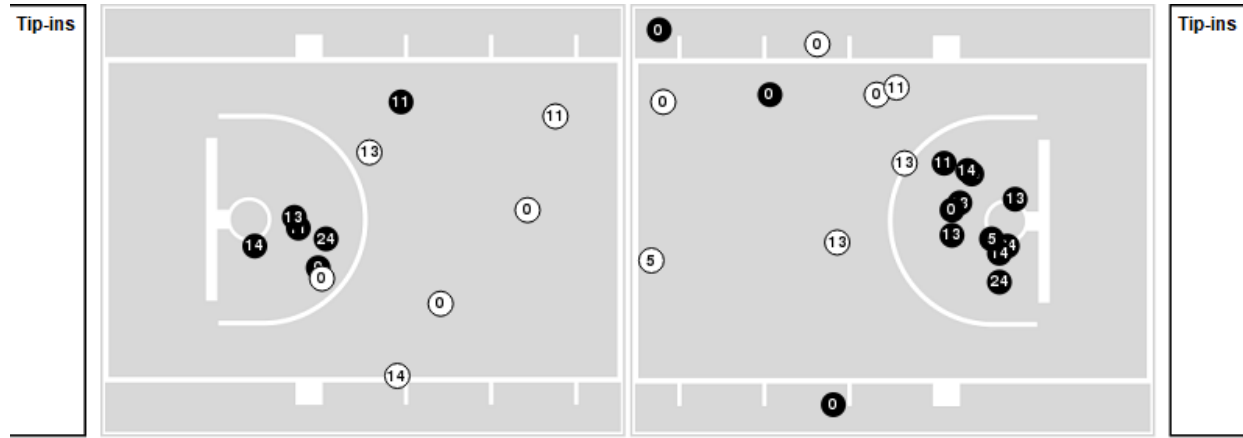

Blow Up Chart

● Made   ○ Missed   N - Player Number

Maryland	M/A	%
Field Goals	26/57	46
2 Points	22/44	50
3 Points	4/13	31
Free Throws	12/15	80

Maryland	M/A	%
Points in the Paint	36 (18 / 29)	62
Fast Break Points	11 (7/7)	100
Second Chance Points	10 (6/8)	75
Effective FG%	49