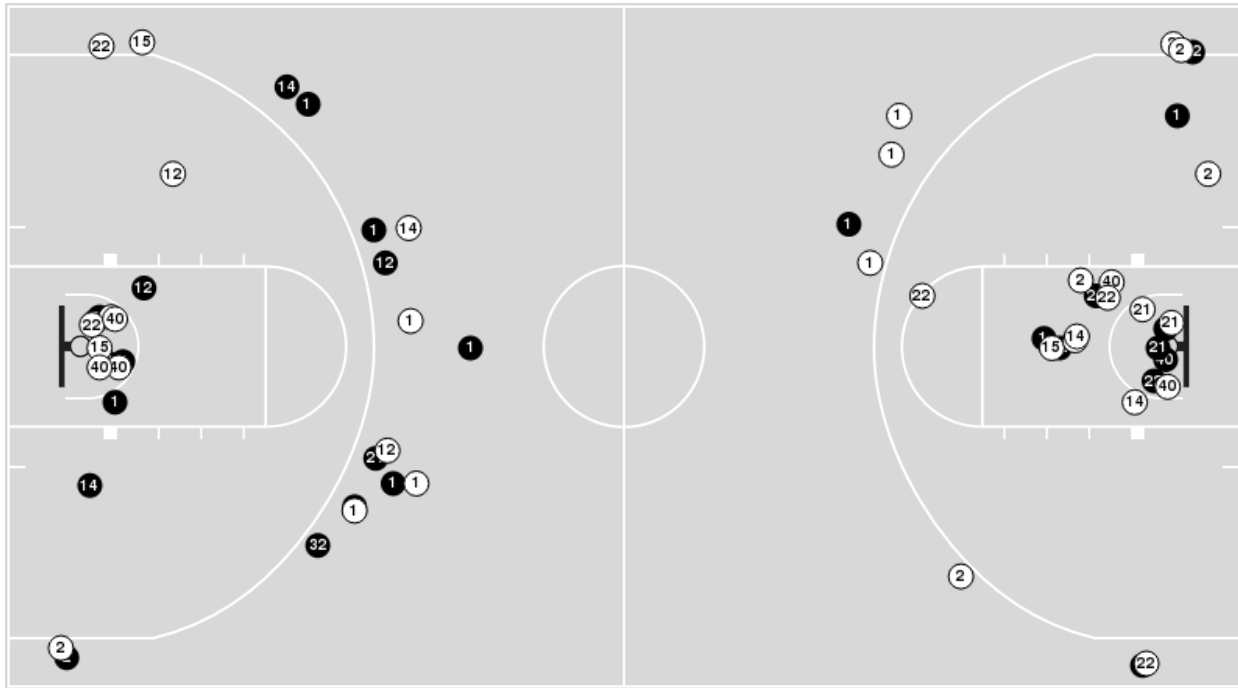

Maryland at Nebraska

03/09/24 Target Center, Minneapolis
2023-24 Women's Basketball

Officials: Michael McConnell, Natasha Camy, Maggie Tieman

Players => 0, 1, 2, 3, 12, 14, 15, 21, 22, 32, 40, 42FG Types=>AllResults=>All

Nebraska

All Field Goals