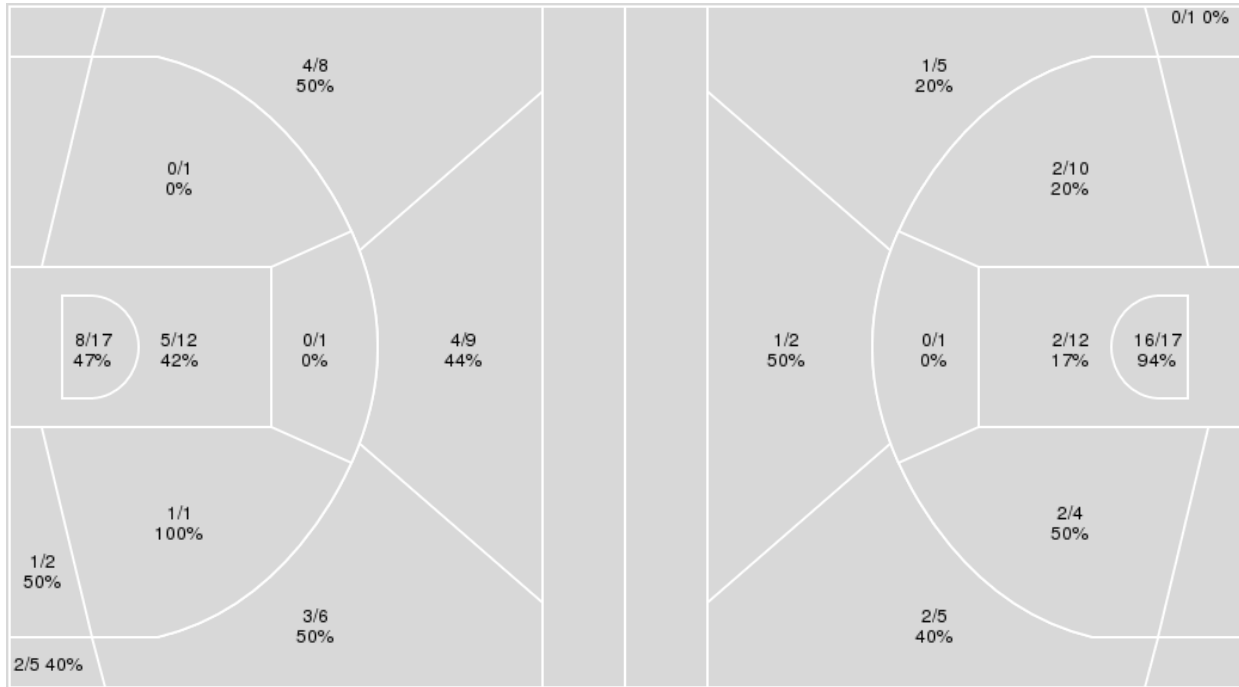

Maryland at Nebraska

03/09/24 Target Center, Minneapolis
2023-24 Women's Basketball

Officials: Michael McConnell, Natasha Camy, Maggie Tieman

{ Players => 0, 1, 2, 3, 12, 14, 15, 21, 22, 32, 40, 42; } FG Types => All;
Results => All;

{ Players => 0, 2, 3, 5, 11, 13, 14, 15, 20, 21, 24, 30, 33, 34; } FG
Types => All; Results => All;

Nebraska

Maryland

Nebraska	M/A	%
Field Goals	28/62	45
2 Points	15/34	44
3 Points	13/28	46
Free Throws	9/14	64

Maryland	M/A	%
Field Goals	26/57	46
2 Points	22/44	50
3 Points	4/13	31
Free Throws	12/15	80