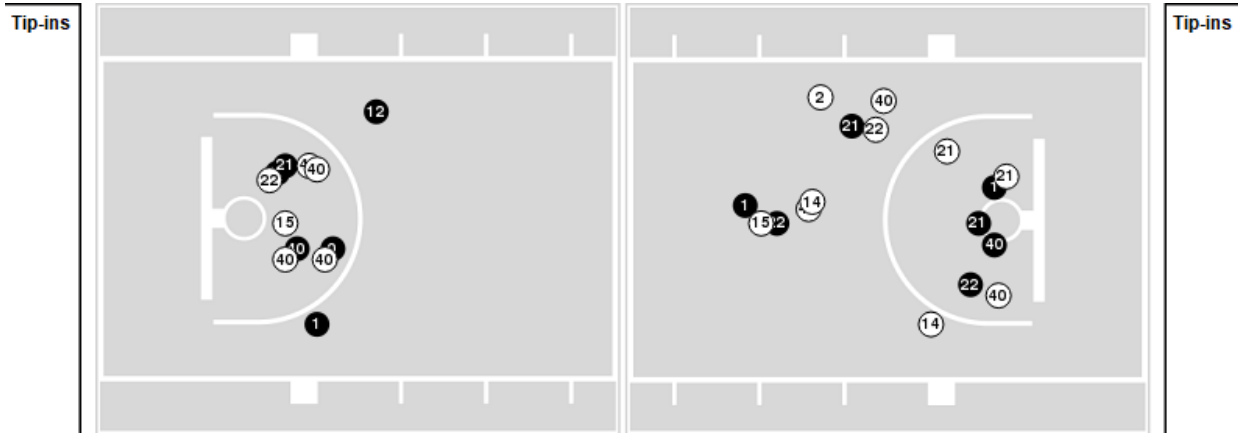

Blow Up Chart

● Made ○ Missed N - Player Number

Nebraska	M/A	%
Field Goals	28/62	45
2 Points	15/34	44
3 Points	13/28	46
Free Throws	9/14	64

Nebraska	M/A	%
Points in the Paint	26 (13 / 29)	45
Fast Break Points	8 (3/4)	75
Second Chance Points	15 (8/13)	62
Effective FG%	56