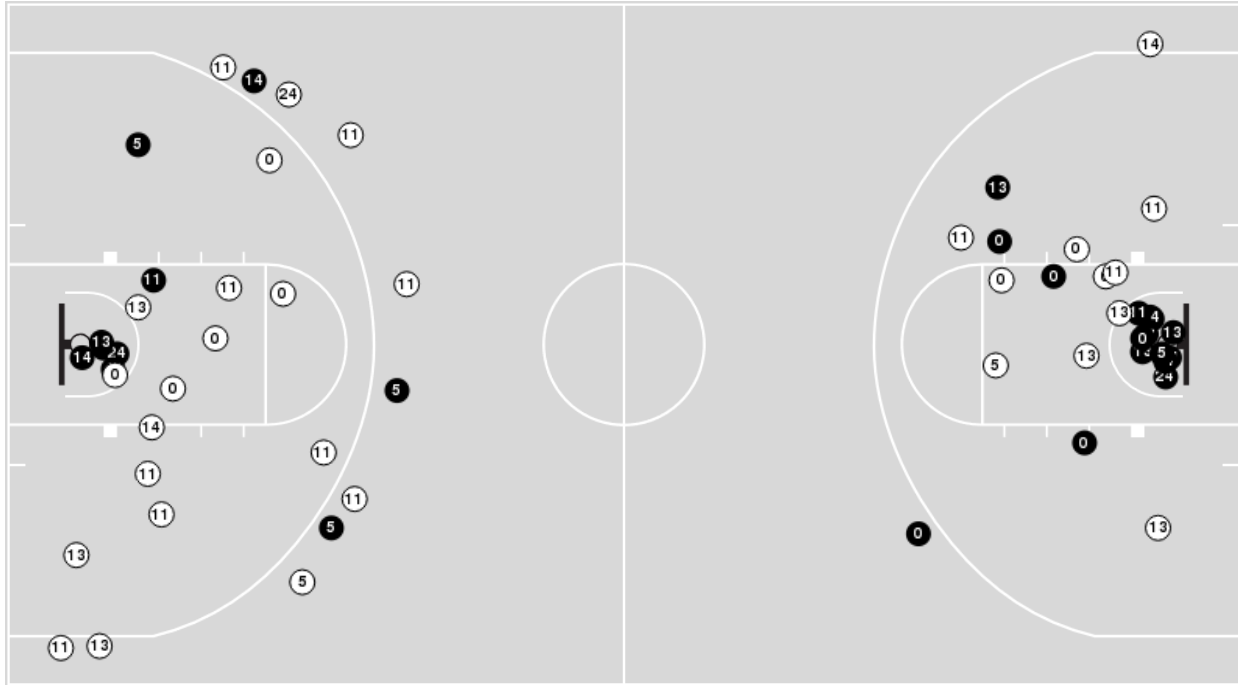

Maryland at Nebraska

03/09/24 Target Center, Minneapolis
2023-24 Women's Basketball

Officials: Michael McConnell, Natasha Camy, Maggie Tieman

Players => 0, 2, 3, 5, 11, 13, 14, 15, 20, 21, 24, 30, 33, 34FG Types=>AllResults=>All

Maryland

All Field Goals