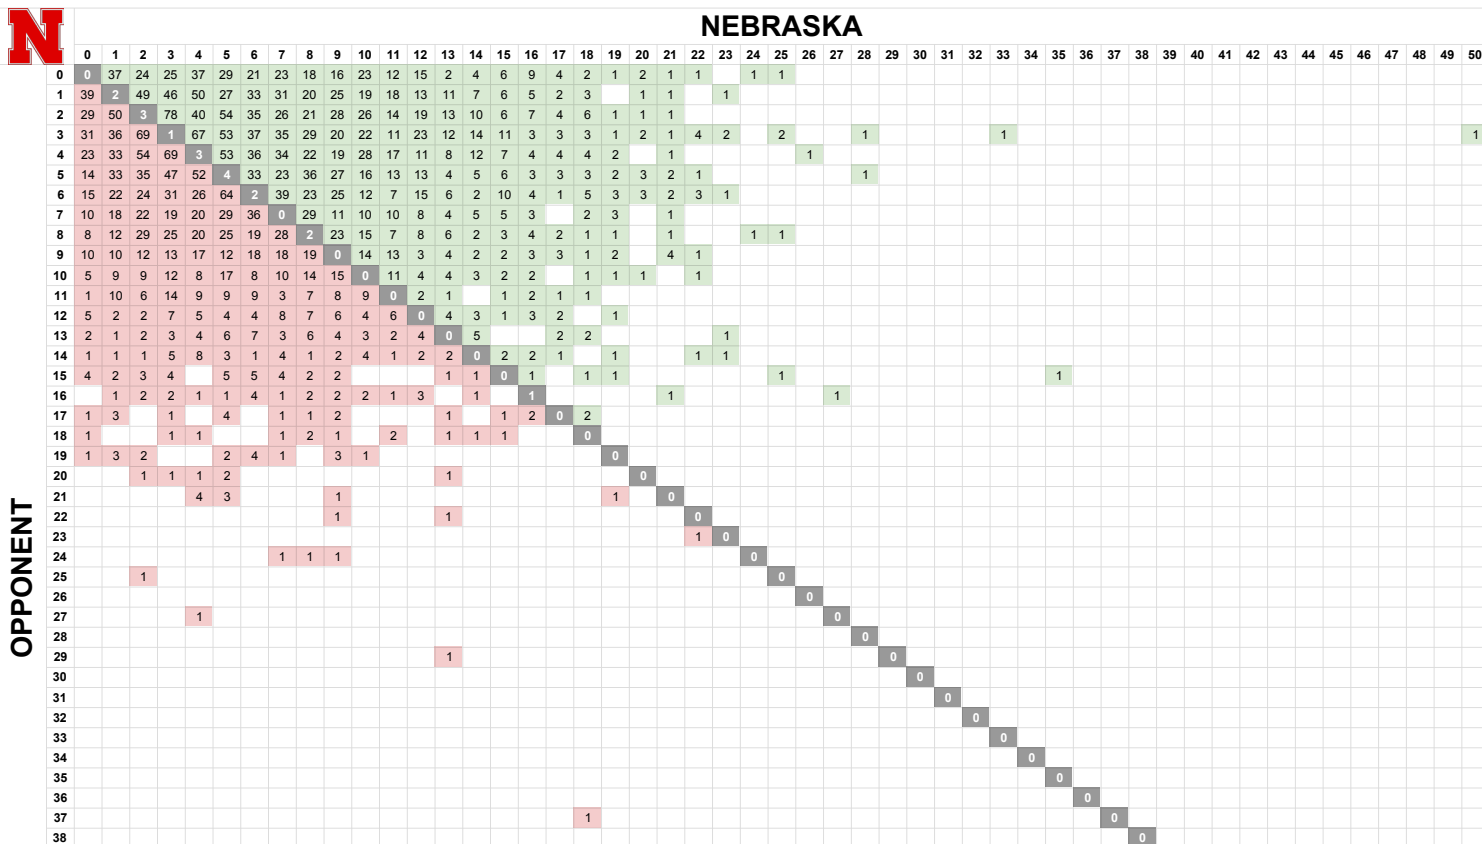

TOP NEBRASKA RESULTS

Times	NEB	OPP	Most Recent
78	3	2	at Iowa, 4/21/19
69	2	3	BYU, 4/15/22
69	3	4	BYU, 4/16/22
67	4	3	NDSU, 4/20/22
64	5	6	NDSU, 5/3/23
54	2	4	vs. Maryland, 5/27/23
54	5	2	at Northwestern, 3/29/24
53	5	3	at Charleston, 3/3/24
53	5	4	at Charleston, 3/2/24
52	4	5	Illinois, 5/15/22
50	1	2	vs. Maryland, 5/25/23
50	4	1	vs. Baylor, 2/16/24
49	2	1	vs. NMSU, 3/23/24
47	3	5	Abilene Christian, 4/1/23
46	3	1	NDSU, 3/20/24
40	4	2	Penn State, 4/13/19
39	7	6	Nicholls, 3/15/24
39	0	1	Iowa, 4/29/22

MOST RECENT OCCURRENCES

Result	Opponent	Date
T, 16-16	at San Diego	2/20/23
W, 18-10	at Arizona State	3/1/20
L, 14-1	at Arizona State	2/29/20
L, 16-1	vs. UConn	6/2/19
L, 15-14	at Ohio State	4/1/18
L, 14-8	Cal Poly	3/8/18
W, 21-3	at Penn State	5/20/17
W, 17-6	Omaha	4/16/14
L, 13-1	at UCLA	3/5/10
L, 17-7	at Stanford	2/22/08
L, 22-9	at Missouri	5/17/08
W, 19-7	at Arizona State	6/3/07
W, 19-3	vs. Northwestern	2/20/04
L, 16-11	at Missouri	4/17/04
W, 22-9	vs. Kent State	2/22/04
W, 23-1	Nebraska-Kearney	3/5/02
W, 12-9	at Southern Utah	3/6/01
W, 20-2	Oklahoma State	5/6/01