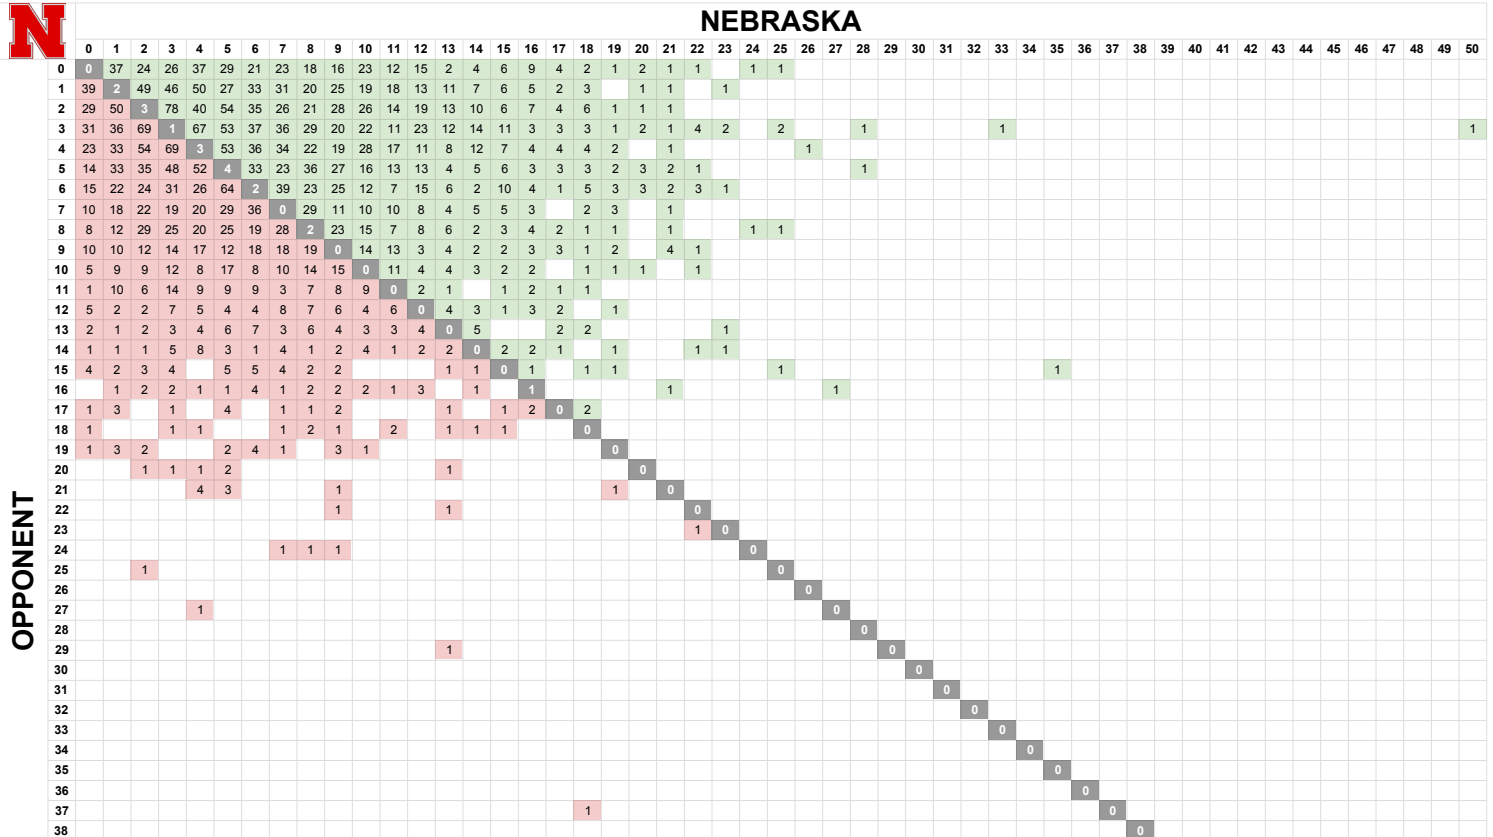

TOP NEBRASKA RESULTS

Times	NEB	OPP	Most Recent
78	3	2	at Iowa, 4/21/19
69	2	3	BYU, 4/15/22
69	3	4	BYU, 4/16/22
67	4	3	NDSU, 4/20/22
64	5	6	NDSU, 5/3/23
54	2	4	vs. Maryland, 5/27/23
54	5	2	at Northwestern, 3/29/24
53	5	3	at Charleston, 3/3/24
53	5	4	at Charleston, 3/2/24
52	4	5	Illinois, 5/15/22
50	1	2	vs. Maryland, 5/25/23
50	4	1	vs. Baylor, 2/16/24
49	2	1	vs. NMSU, 3/23/24
48	3	5	at Creighton, 4/2/24
46	3	1	NDSU, 3/20/24
40	4	2	Penn State, 4/13/19
39	7	6	Nicholls, 3/15/24
39	0	1	Iowa, 4/29/22

MOST RECENT OCCURRENCES

Result	Opponent	Date
T, 16-16	at San Diego	2/20/23
W, 18-10	at Arizona State	3/1/20
L, 14-1	at Arizona State	2/29/20
L, 16-1	vs. UConn	6/2/19
L, 15-14	at Ohio State	4/1/18
L, 14-8	Cal Poly	3/8/18
W, 21-3	at Penn State	5/20/17
W, 17-6	Omaha	4/16/14
L, 13-1	at UCLA	3/5/10
L, 17-7	at Stanford	2/22/08
L, 22-9	at Missouri	5/17/08
L, 19-7	at Arizona State	6/3/07
W, 19-3	vs. Northwestern	2/20/04
L, 16-11	at Missouri	4/17/04
W, 22-9	vs. Kent State	2/22/04
W, 23-1	Nebraska-Kearney	3/5/02
W, 12-9	at Southern Utah	3/6/01
W, 20-2	Oklahoma State	5/6/01