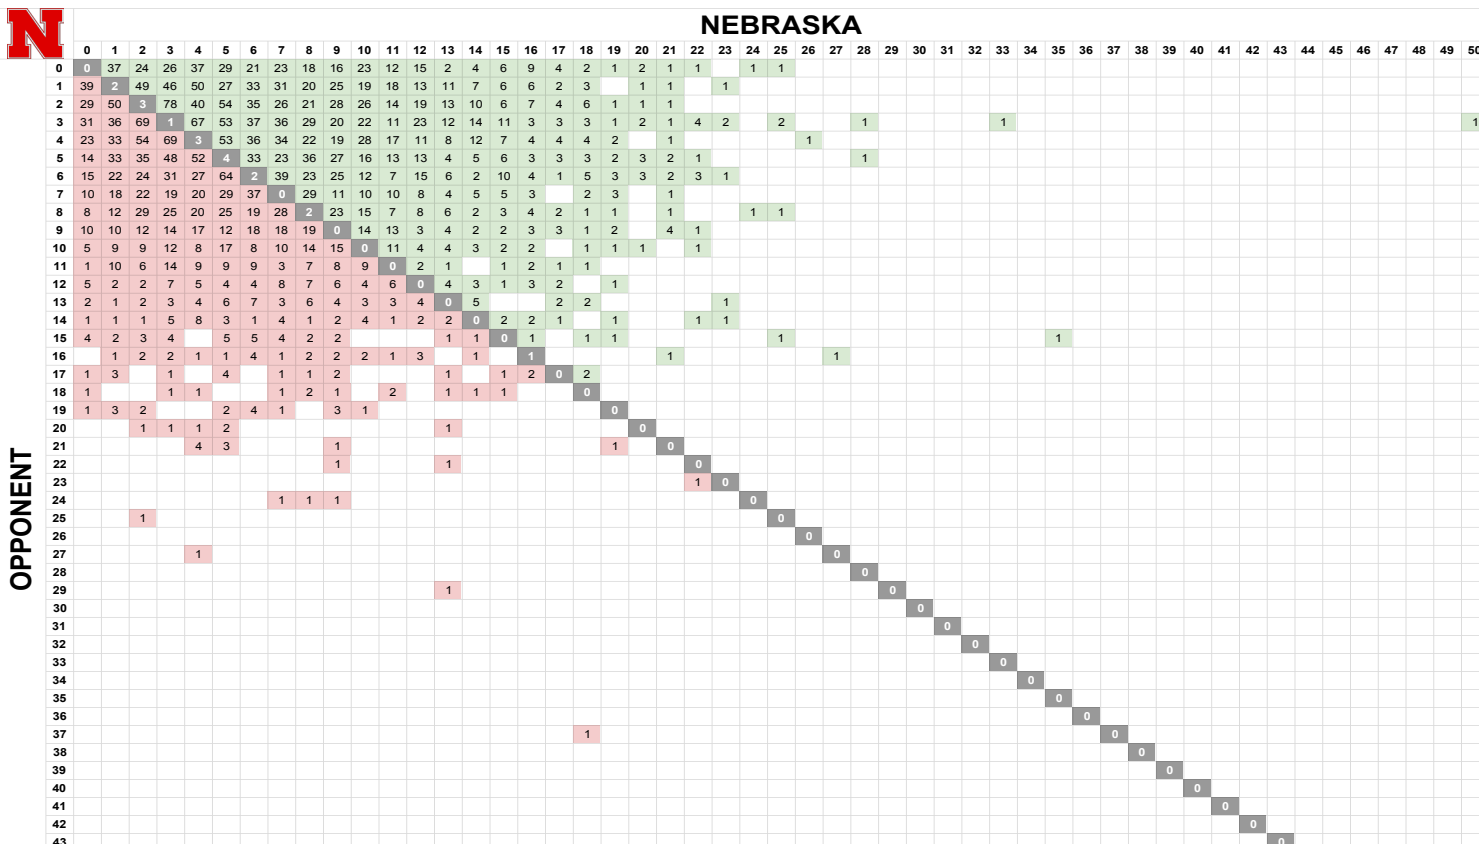

TOP NEBRASKA RESULTS

Times	NEB	OPP	Most Recent
78	3	2	at Iowa, 4/21/19
69	2	3	BYU, 4/15/22
69	3	4	BYU, 4/16/22
67	4	3	NDSU, 4/20/22
64	5	6	NDSU, 5/3/23
54	2	4	vs. Maryland, 5/27/23
54	5	2	at Northwestern, 3/29/24
53	5	3	at Charleston, 3/3/24
53	5	4	at Charleston, 3/2/24
52	4	5	Illinois, 5/15/22
50	1	2	vs. Maryland, 5/25/23
50	4	1	vs. Baylor, 2/16/24
49	2	1	vs. NMSU, 3/23/24
48	3	5	at Creighton, 4/2/24
46	3	1	NDSU, 3/20/24
40	4	2	Penn State, 4/13/19
39	7	6	Nicholls, 3/15/24
39	0	1	Iowa, 4/29/22

MOST RECENT OCCURRENCES

Result	Opponent	Date
T, 16-16	at San Diego	2/20/23
W, 18-10	at Arizona State	3/1/20
L, 14-1	at Arizona State	2/29/20
L, 16-1	vs. UConn	6/2/19
L, 15-14	at Ohio State	4/1/18
L, 14-8	Cal Poly	3/8/18
W, 21-3	at Penn State	5/20/17
W, 17-6	Omaha	4/16/14
L, 13-1	at UCLA	3/5/10
L, 17-7	at Stanford	2/22/08
L, 22-9	at Missouri	5/17/08
L, 19-7	at Arizona State	6/3/07
W, 19-3	vs. Northwestern	2/20/04
L, 16-11	at Missouri	4/17/04
W, 22-9	vs. Kent State	2/22/04
W, 23-1	Nebraska-Kearney	3/5/02
W, 12-9	at Southern Utah	3/6/01
W, 20-2	Oklahoma State	5/6/01