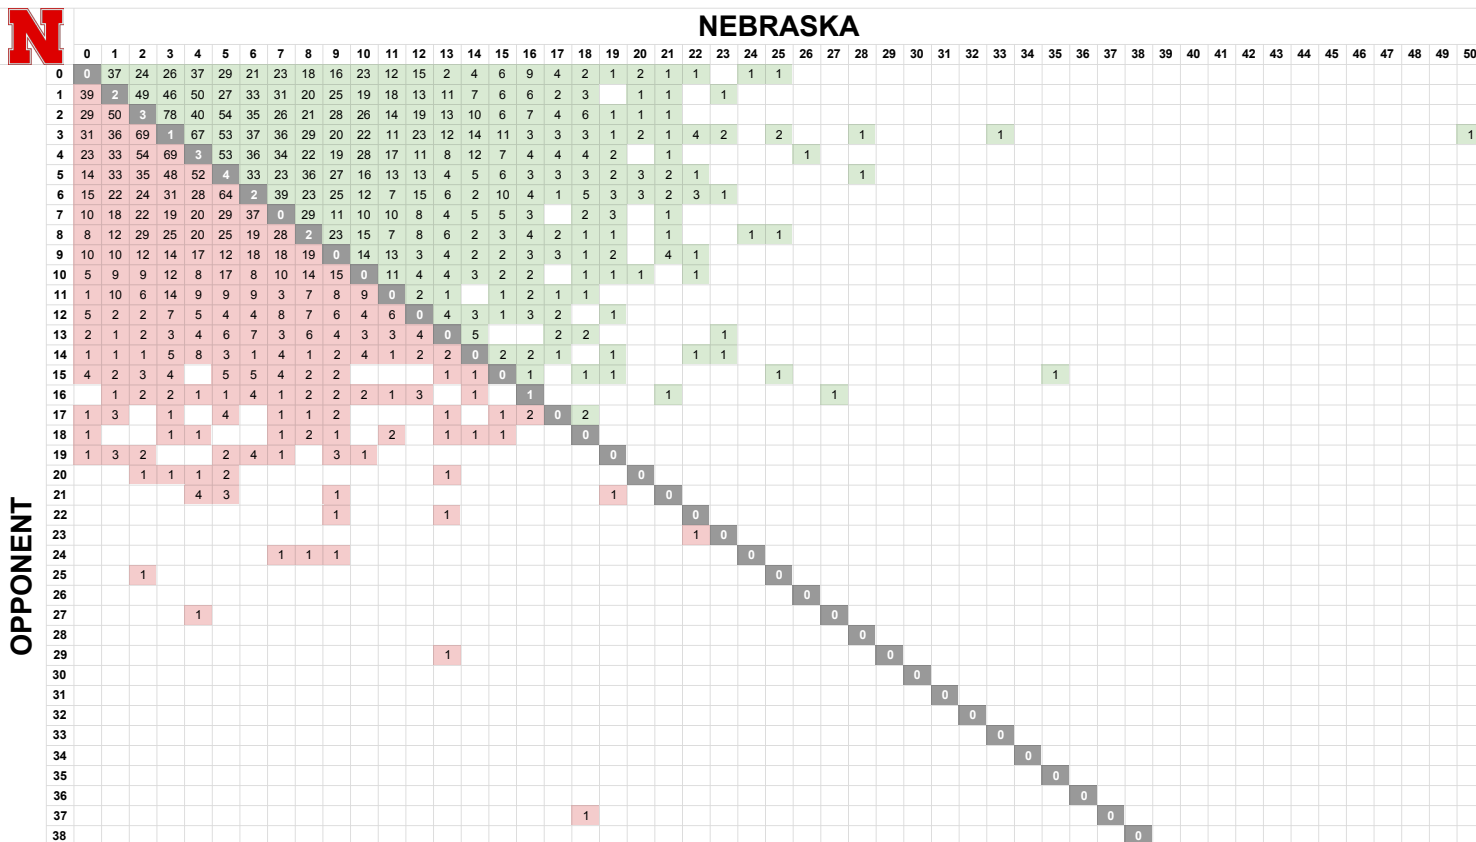

TOP NEBRASKA RESULTS

Times	NEB	OPP	Most Recent
78	3	2	at Iowa, 4/21/19
69	2	3	BYU, 4/15/22
69	3	4	BYU, 4/16/22
67	4	3	NDSU, 4/20/22
64	5	6	NDSU, 5/3/23
54	2	4	vs. Maryland, 5/27/23
54	5	2	at Northwestern, 3/29/24
53	5	3	at Charleston, 3/3/24
53	5	4	at Charleston, 3/2/24
52	4	5	Illinois, 5/15/22
50	1	2	vs. Maryland, 5/25/23
50	4	1	vs. Baylor, 2/16/24
49	2	1	vs. NMSU, 3/23/24
48	3	5	at Creighton, 4/2/24
46	3	1	NDSU, 3/20/24
40	4	2	Penn State, 4/13/19
39	7	6	Nicholls, 3/15/24
39	0	1	Iowa, 4/29/22

MOST RECENT OCCURRENCES

Result	Opponent	Date
T, 16-16	at San Diego	2/20/23
W, 18-10	at Arizona State	3/1/20
L, 14-1	at Arizona State	2/29/20
L, 16-1	vs. UConn	6/2/19
L, 15-14	at Ohio State	4/1/18
L, 14-8	Cal Poly	3/8/18
W, 21-3	at Penn State	5/20/17
W, 17-6	Omaha	4/16/14
L, 13-1	at UCLA	3/5/10
L, 17-7	at Stanford	2/22/08
L, 22-9	at Missouri	5/17/08
L, 19-7	at Arizona State	6/3/07
W, 19-3	vs. Northwestern	2/20/04
L, 16-11	at Missouri	4/17/04
W, 22-9	vs. Kent State	2/22/04
W, 23-1	Nebraska-Kearney	3/5/02
W, 12-9	at Southern Utah	3/6/01
W, 20-2	Oklahoma State	5/6/01