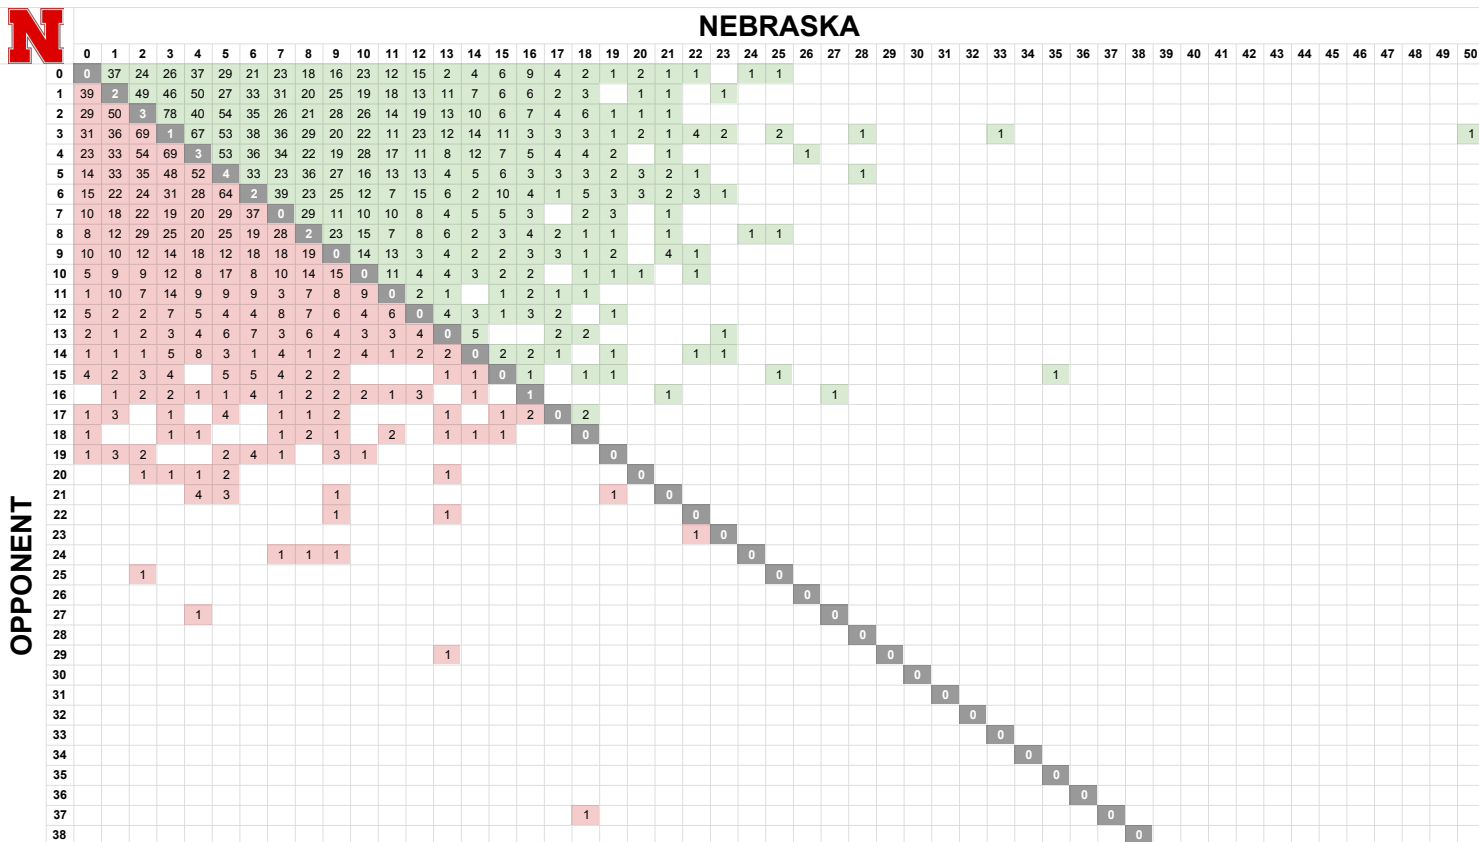

TOP NEBRASKA RESULTS

Times	NEB	OPP	Most Recent
78	3	2	at Iowa, 4/21/19
69	2	3	BYU, 4/15/22
69	3	4	BYU, 4/16/22
67	4	3	NDSU, 4/20/22
64	5	6	NDSU, 5/3/23
54	2	4	vs. Maryland, 5/27/23
54	5	2	at Northwestern, 3/29/24
53	5	3	at Charleston, 3/3/24
53	5	4	at Charleston, 3/2/24
52	4	5	Illinois, 5/15/22
50	1	2	vs. Maryland, 5/25/23
50	4	1	vs. Baylor, 2/16/24
49	2	1	vs. NMSU, 3/23/24
48	3	5	at Creighton, 4/2/24
46	3	1	NDSU, 3/20/24
40	4	2	Penn State, 4/13/19
39	7	6	Nicholls, 3/15/24
39	0	1	Iowa, 4/29/22

MOST RECENT OCCURRENCES

Result	Opponent	Date
T, 16-16	at San Diego	2/20/23
W, 18-10	at Arizona State	3/1/20
L, 14-1	at Arizona State	2/29/20
L, 16-1	vs. UConn	6/2/19
L, 15-14	at Ohio State	4/1/18
L, 14-8	Cal Poly	3/8/18
W, 21-3	at Penn State	5/20/17
W, 17-6	Omaha	4/16/14
L, 13-1	at UCLA	3/5/10
L, 17-7	at Stanford	2/22/08
L, 22-9	at Missouri	5/17/08
L, 19-7	at Arizona State	6/3/07
W, 19-3	vs. Northwestern	2/20/04
L, 16-11	at Missouri	4/17/04
W, 22-9	vs. Kent State	2/22/04
W, 23-1	Nebraska-Kearney	3/5/02
W, 12-9	at Southern Utah	3/6/01
W, 20-2	Oklahoma State	5/6/01