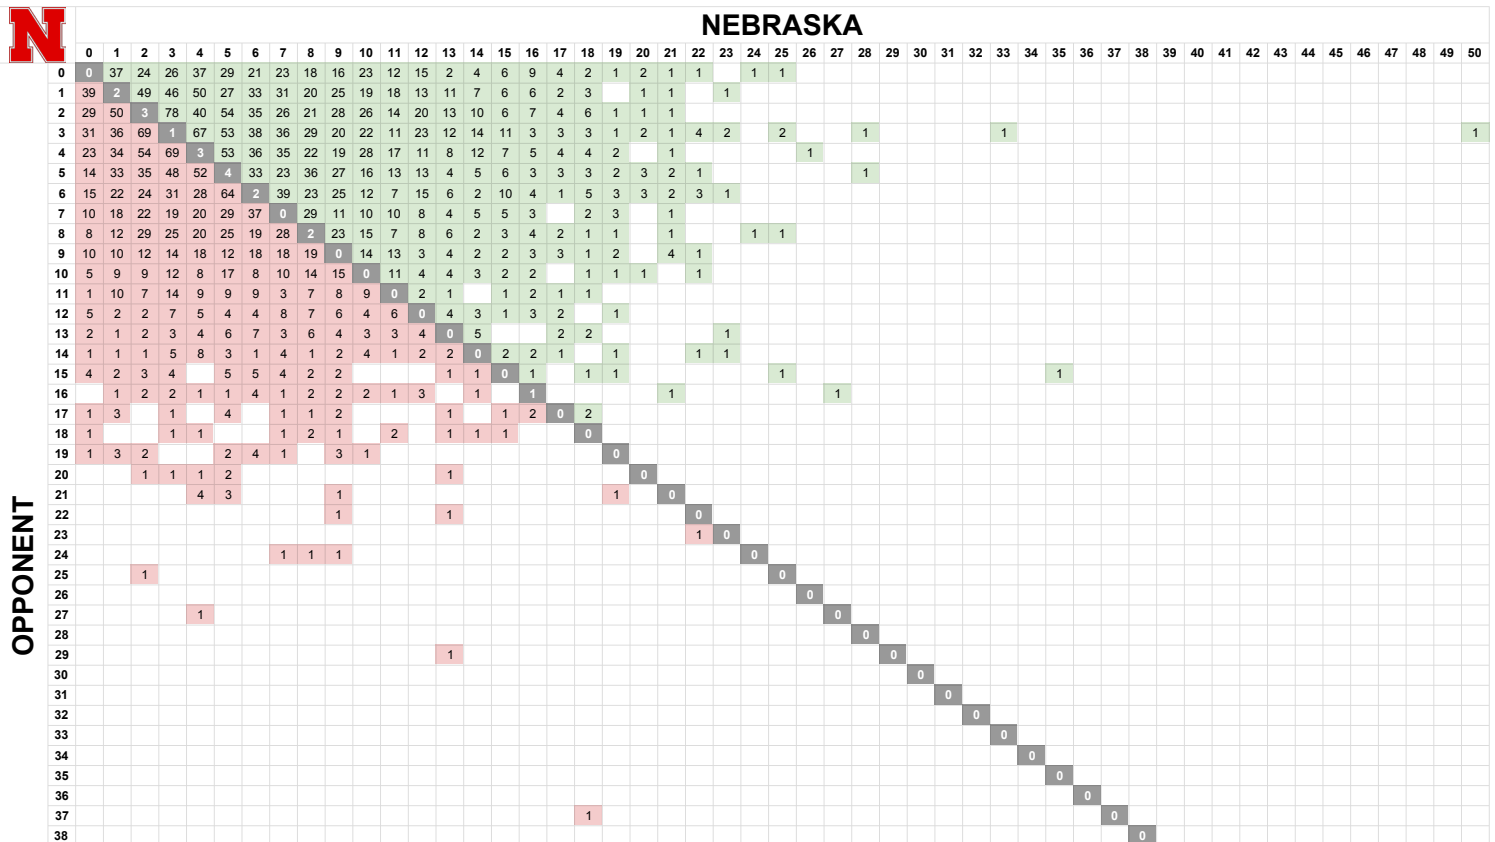

TOP NEBRASKA RESULTS

Times	NEB	OPP	Most Recent
78	3	2	at Iowa, 4/21/19
69	2	3	BYU, 4/15/22
69	3	4	BYU, 4/16/22
67	4	3	NDSU, 4/20/22
64	5	6	NDSU, 5/3/23
54	2	4	vs. Maryland, 5/27/23
54	5	2	at Northwestern, 3/29/24
53	5	3	at Charleston, 3/3/24
53	5	4	at Charleston, 3/2/24
52	4	5	Illinois, 5/15/22
50	1	2	vs. Maryland, 5/25/23
50	4	1	vs. Baylor, 2/16/24
49	2	1	vs. NMSU, 3/23/24
48	3	5	at Creighton, 4/2/24
46	3	1	NDSU, 3/20/24
40	4	2	Penn State, 4/13/19
39	7	6	Nicholls, 3/15/24
39	0	1	Iowa, 4/29/22

MOST RECENT OCCURRENCES

Result	Opponent	Date
T, 16-16	at San Diego	2/20/23
W, 18-10	at Arizona State	3/1/20
L, 14-1	at Arizona State	2/29/20
L, 16-1	vs. UConn	6/2/19
L, 15-14	at Ohio State	4/1/18
L, 14-8	Cal Poly	3/8/18
W, 21-3	at Penn State	5/20/17
W, 17-6	Omaha	4/16/14
L, 13-1	at UCLA	3/5/10
L, 17-7	at Stanford	2/22/08
L, 22-9	at Missouri	5/17/08
L, 19-7	at Arizona State	6/3/07
W, 19-3	vs. Northwestern	2/20/04
L, 16-11	at Missouri	4/17/04
W, 22-9	vs. Kent State	2/22/04
W, 23-1	Nebraska-Kearney	3/5/02
W, 12-9	at Southern Utah	3/6/01
W, 20-2	Oklahoma State	5/6/01