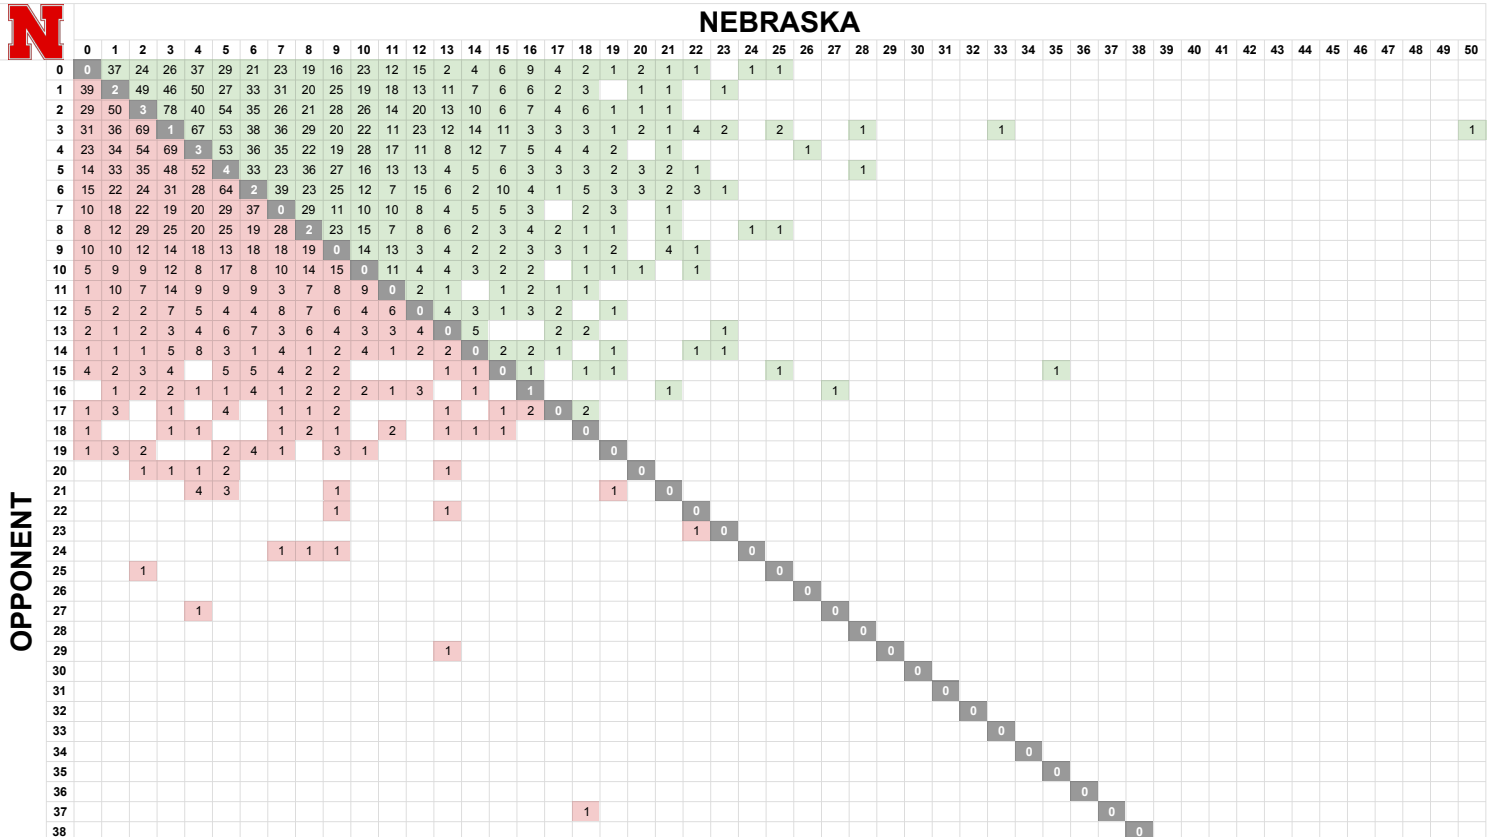

TOP NEBRASKA RESULTS

Times	NEB	OPP	Most Recent
78	3	2	at Iowa, 4/21/19
69	2	3	BYU, 4/15/22
69	3	4	BYU, 4/16/22
67	4	3	NDSU, 4/20/22
64	5	6	NDSU, 5/3/23
54	2	4	vs. Maryland, 5/27/23
54	5	2	at Northwestern, 3/29/24
53	5	3	at Charleston, 3/3/24
53	5	4	at Charleston, 3/2/24
52	4	5	Illinois, 5/15/22
50	1	2	vs. Maryland, 5/25/23
50	4	1	vs. Baylor, 2/16/24
49	2	1	vs. NMSU, 3/23/24
48	3	5	at Creighton, 4/2/24
46	3	1	NDSU, 3/20/24
40	4	2	Penn State, 4/13/19
39	7	6	Nicholls, 3/15/24
39	0	1	Iowa, 4/29/22

MOST RECENT OCCURRENCES

Result	Opponent	Date
T, 16-16	at San Diego	2/20/23
W, 18-10	at Arizona State	3/1/20
L, 14-1	at Arizona State	2/29/20
L, 16-1	vs. UConn	6/2/19
L, 15-14	at Ohio State	4/1/18
L, 14-8	Cal Poly	3/8/18
W, 21-3	at Penn State	5/20/17
W, 17-6	Omaha	4/16/14
L, 13-1	at UCLA	3/5/10
L, 17-7	at Stanford	2/22/08
L, 22-9	at Missouri	5/17/08
L, 19-7	at Arizona State	6/3/07
W, 19-3	vs. Northwestern	2/20/04
L, 16-11	at Missouri	4/17/04
W, 22-9	vs. Kent State	2/22/04
W, 23-1	Nebraska-Kearney	3/5/02
W, 12-9	at Southern Utah	3/6/01
W, 20-2	Oklahoma State	5/6/01